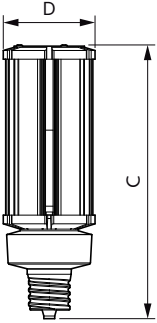

Product data

General Information		Warm Up Time to 60% Light (Nom)	
Cap-Base	EX39 [Exclusionary Mogul Screw]		1 s
EU RoHS compliant	Yes	Power Factor (Nom)	0.9
Nominal Lifetime (Nom)	50000 h	Voltage (Nom)	100-277 V
Switching Cycle	50000X	Temperature	
Technical Type	63-250W	T-Case Maximum (Nom)	65 °C
Light Technical		Controls and Dimming	
Color Code	830 [CCT of 3000K]	Dimmable	No
Luminous Flux (Nom)	8600 lm	Mechanical and Housing	
Color Designation	White (WH)	Bulb Finish	Clear
Correlated Color Temperature (Nom)	3000 K	Approval and Application	
Luminous Efficacy (rated) (Nom)	136.00 lm/W	Energy Efficiency Label (EEL)	A++
Color Consistency	ANSI 3000K quadrangle	Energy Consumption kWh/1000 h	63 kWh
Color Rendering Index (Nom)	80	Product Data	
LLMF At End Of Nominal Lifetime (Nom)	70 %	Order product name	63CC/LED/830/ND EX39 G2 BB 6/1
Operating and Electrical		EAN/UPC - Product	046677559816
Input Frequency	50 to 60 Hz	Order code	559815
Power (Rated) (Nom)	63 W	Numerator - Quantity Per Pack	1
Lamp Current (Nom)	700 mA	Numerator - Packs per outer box	6
Wattage Equivalent	250 W		
Starting Time (Nom)	1 s		

LED Corn Cobs

Material Nr. (12NC)	929002397004
Net Weight (Piece)	0.814 kg

Dimensional drawing

Corn lamp LED Gen2 63W EX39 830 CL

Product	D	C
63CC/LED/830/ND EX39 G2 BB 6/1	85 mm	260 mm

Photometric data

LEDTForce 63W Corncob EX39