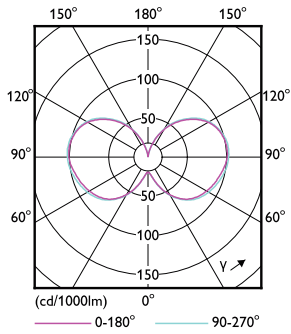

Product data

General Information		Warm Up Time to 60% Light (Nom)	
Cap-Base	EX39 [Exclusionary Mogul Screw]		1 s
EU RoHS compliant	Yes	Power Factor (Nom)	0.9
Nominal Lifetime (Nom)	50000 h	Voltage (Nom)	100-277 V
Switching Cycle	50000X	Temperature	
Technical Type	63-250W	T-Case Maximum (Nom)	65 °C
Light Technical		Controls and Dimming	
Color Code	830 [CCT of 3000K]	Dimmable	No
Luminous Flux (Nom)	8600 lm	Mechanical and Housing	
Color Designation	White (WH)	Bulb Finish	Clear
Correlated Color Temperature (Nom)	3000 K	Approval and Application	
Luminous Efficacy (rated) (Nom)	136.00 lm/W	Energy Efficiency Label (EEL)	A++
Color Consistency	ANSI 3000K quadrangle	Energy Consumption kWh/1000 h	63 kWh
Color Rendering Index (Nom)	80	Product Data	
LLMF At End Of Nominal Lifetime (Nom)	70 %	Order product name	63CC/LED/830/ND EX39 G2 BB 6/1
Operating and Electrical		EAN/UPC - Product	046677559816
Input Frequency	50 to 60 Hz	Order code	559815
Power (Rated) (Nom)	63 W	Numerator - Quantity Per Pack	1
Lamp Current (Nom)	700 mA	Numerator - Packs per outer box	6
Wattage Equivalent	250 W		
Starting Time (Nom)	1 s		

LED Corn Cobs

Material Nr. (12NC)	929002397004
Net Weight (Piece)	0.814 kg

Dimensional drawing

Corn lamp LED Gen2 63W EX39 830 CL

Product	D	C
63CC/LED/830/ND EX39 G2 BB 6/1	85 mm	260 mm

Photometric data

LEDTForce 63W Corncob EX39