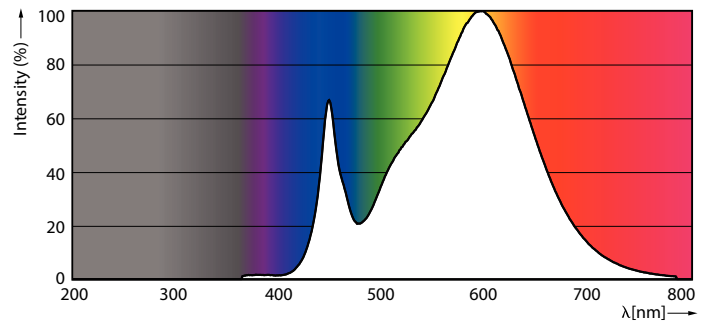

Product data

General Information		Warm Up Time to 60% Light (Nom)	
Cap-Base	EX39 [Exclusionary Mogul Screw]		1 s
EU RoHS compliant	Yes	Power Factor (Nom)	0.9
Nominal Lifetime (Nom)	50000 h	Voltage (Nom)	100-277 V
Switching Cycle	50000X	Temperature	
Technical Type	63-250W	T-Case Maximum (Nom)	65 °C
Light Technical		Controls and Dimming	
Color Code	830 [CCT of 3000K]	Dimmable	No
Luminous Flux (Nom)	8600 lm	Mechanical and Housing	
Color Designation	White (WH)	Bulb Finish	Clear
Correlated Color Temperature (Nom)	3000 K	Approval and Application	
Luminous Efficacy (rated) (Nom)	136.00 lm/W	Energy Efficiency Label (EEL)	A++
Color Consistency	ANSI 3000K quadrangle	Energy Consumption kWh/1000 h	63 kWh
Color Rendering Index (Nom)	80	Product Data	
LLMF At End Of Nominal Lifetime (Nom)	70 %	Order product name	63CC/LED/830/ND EX39 G2 BB 6/1
Operating and Electrical		EAN/UPC - Product	046677559816
Input Frequency	50 to 60 Hz	Order code	559815
Power (Rated) (Nom)	63 W	Numerator - Quantity Per Pack	1
Lamp Current (Nom)	700 mA	Numerator - Packs per outer box	6
Wattage Equivalent	250 W		
Starting Time (Nom)	1 s		

LED Corn Cobs

Material Nr. (12NC)	929002397004
Net Weight (Piece)	0.814 kg

Dimensional drawing

Corn lamp LED Gen2 63W EX39 830 CL

Product	D	C
63CC/LED/830/ND EX39 G2 BB 6/1	85 mm	260 mm

Photometric data

LEDTForce 63W Corncob EX39