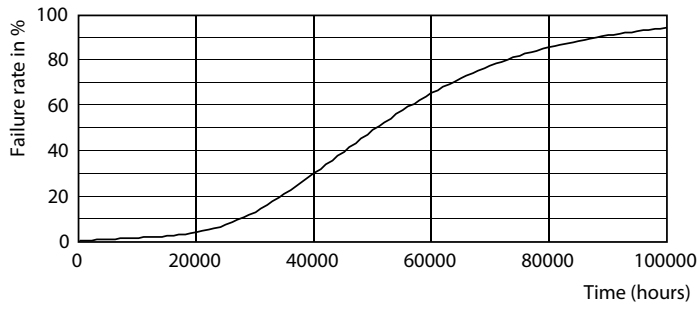

LED Corn Cobs

Lifetime

50K

50K