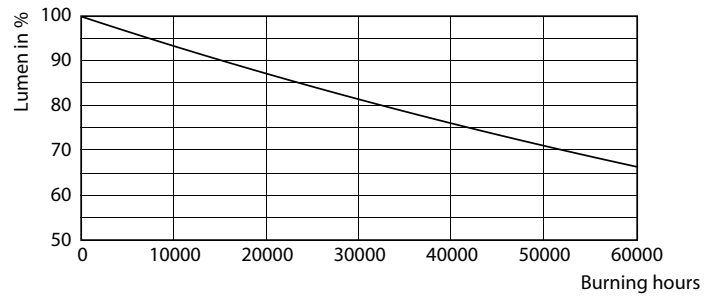

LED Corn Cobs

Lifetime

50K

50K