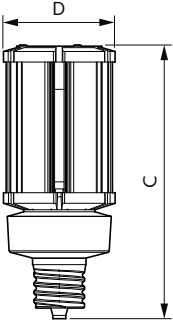

Product Data	
Order product name	36CC/LED/850/ND EX39 G2 BB 6/1
EAN/UPC - Product	046677559748
Order code	559740
Numerator - Quantity Per Pack	1
Numerator - Packs per outer box	6

LED Corn Cobs

Material Nr. (12NC)	929002396304
Net Weight (Piece)	0.644 kg

Dimensional drawing

Corn lamp LED Gen2 36W EX39 850 CL

Product	D	C
36CC/LED/850/ND EX39 G2 BB 6/1	85 mm	213 mm

Photometric data

LEDTForce 36W Corncob EX39 850

LEDTForce 36W Corncob E26

LEDTForce 36W Corncob 850