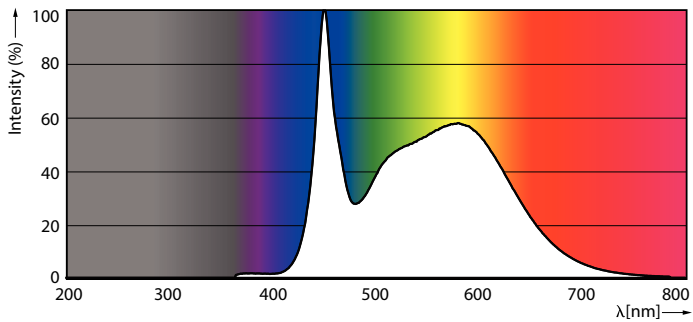

Product data

General Information	
Cap-Base	EX39 [Exclusionary Mogul Screw]
EU RoHS compliant	Yes
Nominal Lifetime (Nom)	50000 h
Switching Cycle	50000X
Technical Type	36-150W

Light Technical	
Color Code	850 [CCT of 5000K]
Luminous Flux (Nom)	5400 lm
Color Designation	Daylight [Daylight]
Correlated Color Temperature (Nom)	5000 K
Luminous Efficacy (rated) (Nom)	150.00 lm/W
Color Consistency	ANSI 5000K quadrangle
Color Rendering Index (Nom)	80
LLMF At End Of Nominal Lifetime (Nom)	70 %

Dimensional drawing

Corn lamp LED Gen2 36W EX39 850 CL

Product	D	C
36CC/LED/850/ND EX39 G2 BB 6/1	85 mm	213 mm

Photometric data

LEDTForce 36W Corncob EX39 850

LEDTForce 36W Corncob E26

LEDTForce 36W Corncob 850