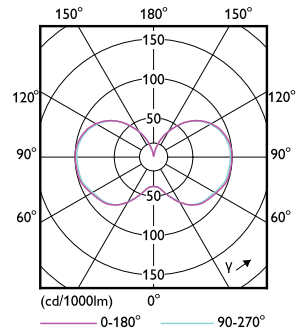

Dimensional drawing

Corn lamp LED Gen2 36W EX39 850 CL

Product	D	C
36CC/LED/850/ND EX39 G2 BB 6/1	85 mm	213 mm

Photometric data

LEDTForce 36W Corncob EX39 850

LEDTForce 36W Corncob E26

LEDTForce 36W Corncob 850