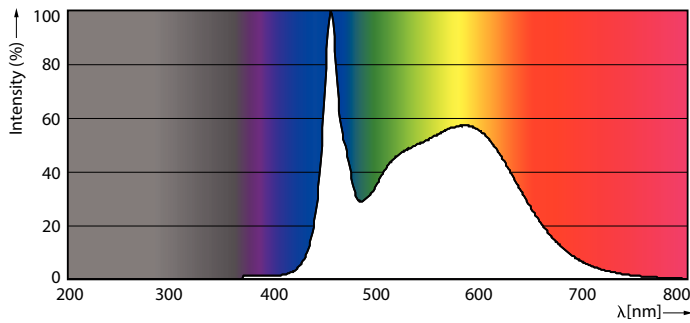

Photometric data

LEDtube_G13_850-POC

LEDtube_14.5W_G13_850-GUL