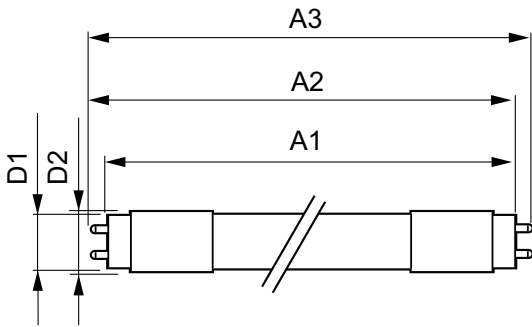

T8

Controls and Dimming

Dimmable	No

Mechanical and Housing

Product Length	1200 mm

Approval and Application

Energy Efficiency Label (EEL)	Not applicable
Energy Saving Product	Yes
Approval Marks	RoHS compliance UL certificate DLC compliance
Energy Consumption kWh/1000 h	- kWh

Product Data

Order product name	14.5T8/MAS/48-850/MF21/P 10/1
EAN/UPC - Product	046677557416
Order code	557413
Local order code	.
Numerator - Quantity Per Pack	1
Numerator - Packs per outer box	10
Material Nr. (12NC)	929002325704
Net Weight (Piece)	0.120 kg

Dimensional drawing

TLED T8 120-277V 14.5-32W 2100lm 5000K

Product	D1	D2	A1	A2	A3
14.5T8/MAS/48-850/MF21/P 10/1	25.7 mm	28 mm	1198 mm	1205 mm	1212 mm