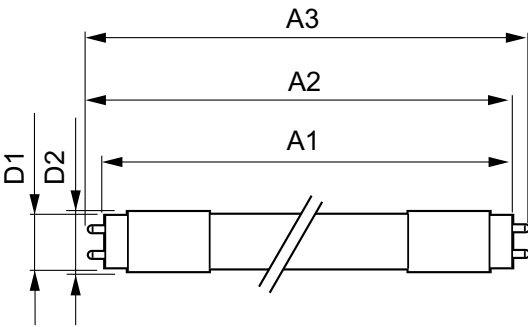

T8

Controls and Dimming

Dimmable	No

Mechanical and Housing

Product Length	1200 mm

Approval and Application

Energy Efficiency Label (EEL)	Not applicable
Energy Saving Product	Yes
Approval Marks	RoHS compliance UL certificate DLC compliance
Energy Consumption kWh/1000 h	- kWh

Product Data

Order product name	14.5T8/MAS/48-830/MF20/P 10/1
EAN/UPC - Product	046677557386
Order code	557389
Local order code	.
Numerator - Quantity Per Pack	1
Numerator - Packs per outer box	10
Material Nr. (12NC)	929002325404
Net Weight (Piece)	0.120 kg

Dimensional drawing

TLED T8 120-277V 14.5-32W 2000lm 3000K

Product	D1	D2	A1	A2	A3
14.5T8/MAS/48-830/MF20/P 10/1	25.7 mm	28 mm	1198 mm	1205 mm	1212 mm

Photometric data

LEDtube_14.5W_G13_830-GUL