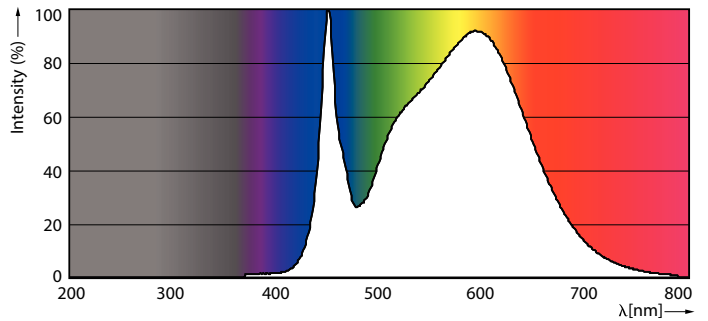

LEDtube 15,5W G13 T8 840