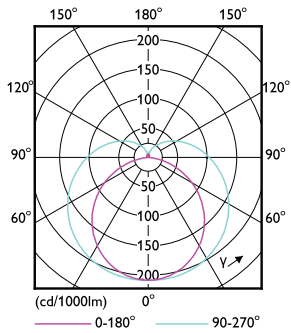

Dimensional drawing

TLED 1200mmT8 120-277 15.5W 2400lm 3500K

Product	D1	D2	A1	A2	A3
15.5T8/MAS/48-835/IF24/P/DIM 25/1	25.7 mm	28 mm	1198.1 mm	1205.2 mm	1212.3 mm

Photometric data

LEDtube 15,5W G13 T8

LEDtube 15,5W G13 T8 835