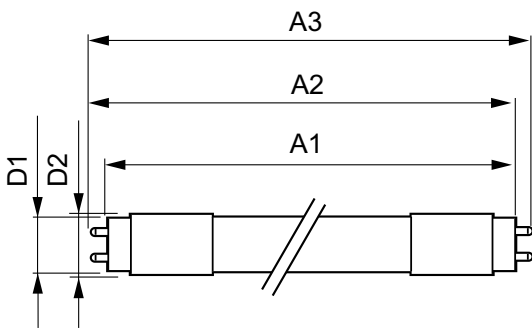

Product data

General Information		Starting Time (Nom)		0.5 s
Cap-Base	G13 [Medium Bi-Pin Fluorescent]	Warm Up Time to 60% Light (Nom)	0.5 s	
EU RoHS compliant	Yes	UL Type	Type A - works on ballast Type C - works with dedicated LED driver Type A+C - works with both ballasts and the LED driver	
Nominal Lifetime (Nom)	70000 h	Power Factor (Nom)	0.9	
Switching Cycle	50000X	Voltage (Nom)	120-277 V	
Light Technical		Temperature		
Color Code	835 [CCT of 3500K]	T-Ambient (Max)	55 °C	
Beam Angle (Nom)	180 °	T-Ambient (Min)	-20 °C	
Luminous Flux (Nom)	2400 lm	T-Storage (Max)	65 °C	
Color Designation	White (WH)	T-Storage (Min)	-40 °C	
Correlated Color Temperature (Nom)	3500 K	T-Case Maximum (Nom)	50 °C	
Luminous Efficacy (rated) (Nom)	154.00 lm/W	Controls and Dimming		
Color Consistency	<6	Dimmable	Yes	
Color Rendering Index (Nom)	80			
LLMF At End Of Nominal Lifetime (Nom)	70 %			
Operating and Electrical				
Input Frequency	50 to 60 Hz			
Power (Rated) (Nom)	15.5 W			

T8

Mechanical and Housing

Product Length 1200 mm

Approval and Application

Energy Efficiency Label (EEL) Not applicable
 Energy Saving Product Yes
 Approval Marks RoHS compliance UL certificate DLC compliance
 Energy Consumption kWh/1000 h - kWh

Product Data

Order product name 15.5T8/MAS/48-835/IF24/P/DIM 25/1
 EAN/UPC - Product 046677545185
 Order code 533372
 Numerator - Quantity Per Pack 1
 Numerator - Packs per outer box 25
 Material Nr. (12NC) 929002016304
 Net Weight (Piece) 0.230 kg

Dimensional drawing

TLED 1200mmT8 120-277 15.5W 2400lm 3500K

Product	D1	D2	A1	A2	A3
15.5T8/MAS/48-835/IF24/P/DIM 25/1	25.7 mm	28 mm	1198.1 mm	1205.2 mm	1212.3 mm

Photometric data

LEDtube 15,5W G13 T8

LEDtube 15,5W G13 T8 835