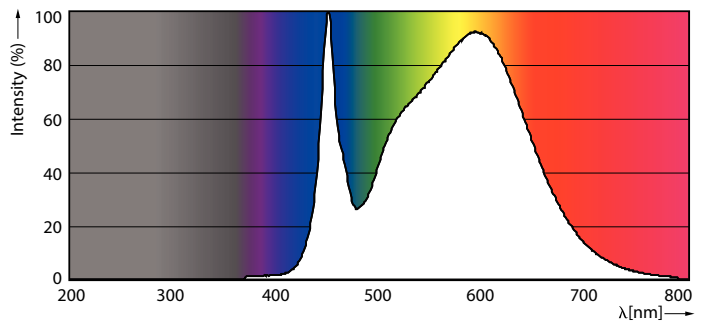

LEDtube 15,5W G13 T8 835