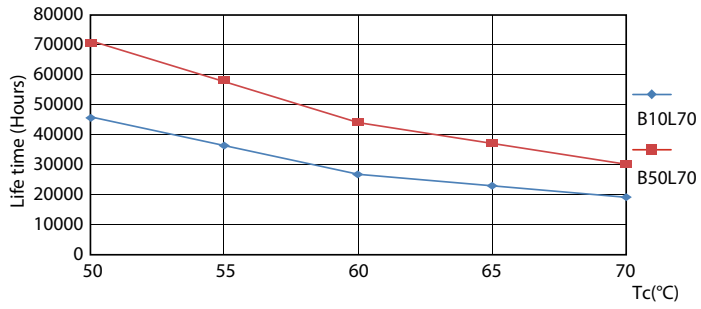

T8

Lifetime

LEDtube 15,5W G13 T8 LifetimeVsTc