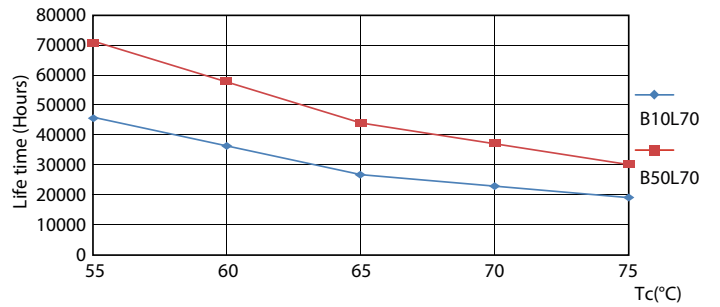

LEDtube 1200mm T8 9,5W

Photometric data

LEDtube 1200mm T8 9,5W 1600lm 5000K

Lifetime

LEDtube 1200mm T8 9,5W

LEDtube 1200mm T8 9,5W LumenVsTc

LEDtube 1200mm T8 9,5W FailureRate

LEDtube 1200mm T8 9,5W LifetimeVsTc