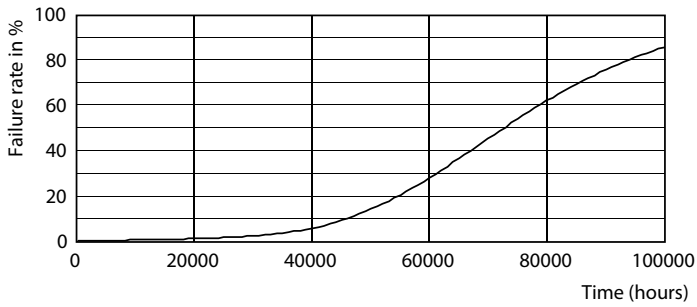

Photometric data

LEDtube 1200mm T8 9,5W 1600lm 5000K

Lifetime

LEDtube 1200mm T8 9,5W