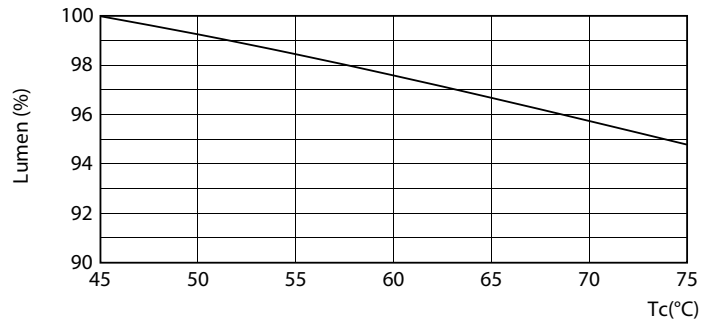

Photometric data

LEDtube 1200mm T8 9,5W 1600lm 5000K

Lifetime

LEDtube 1200mm T8 9,5W LumenVsTc