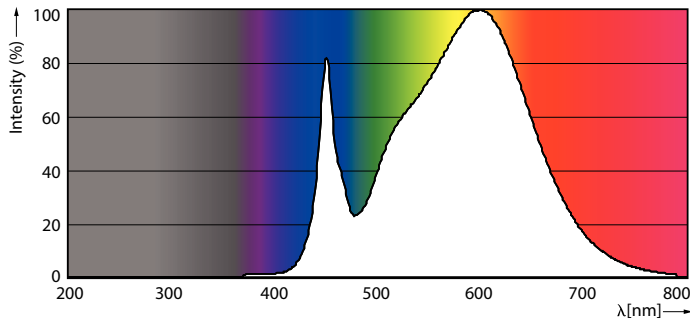

Photometric data

LEDtube 1200mm T8 9,5W 1600lm 5000K