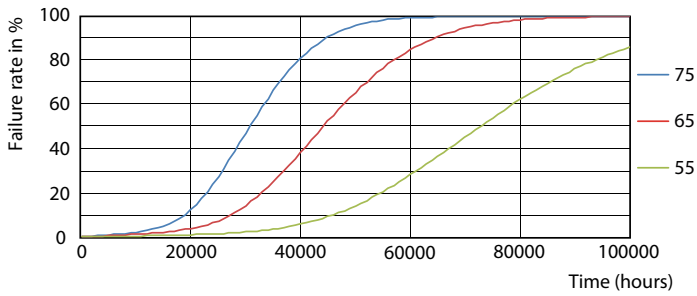

LEDtube 1200mm T8 9,5W

Photometric data

LEDtube 1200mm T8 9,5W 1600lm 5000K

Lifetime

LEDtube 1200mm T8 9,5W

LEDtube 1200mm T8 9,5W LumenVsTc

LEDtube 1200mm T8 9,5W FailureRate

LEDtube 1200mm T8 9,5W LifetimeVsTc