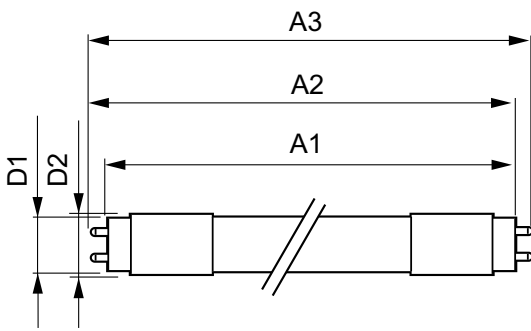

T8

Mechanical and Housing

Product Length 1200 mm

Approval and Application

Energy Efficiency Label (EEL) Not applicable
 Energy Saving Product Yes
 Approval Marks RoHS compliance UL certificate DLC compliance
 Energy Consumption kWh/1000 h - kWh

Product Data

Order product name 9.5T8/MAS/48-850/IF16/P/DIM 10/1
 EAN/UPC - Product 046677474003
 Order code 474007
 Numerator - Quantity Per Pack 1
 Numerator - Packs per outer box 10
 Material Nr. (12NC) 929002016104
 Net Weight (Piece) 0.220 kg

Dimensional drawing

TLED 1200mmT8 120-277 9.5W 1600lm 5000K

Product	D1	D2	A1	A2	A3
9.5T8/MAS/48-850/IF16/P/DIM 10/1	25.7 mm	28 mm	1198.1 mm	1205.2 mm	1212.3 mm

Photometric data

LEDtube 1200mm T8 9,5W 1600lm 5000K