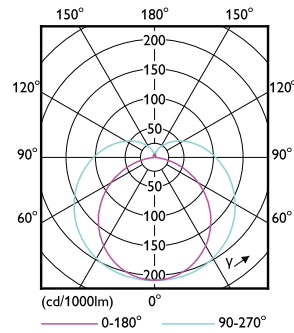

Dimensional drawing

TLED 1200mmT8 120-277 9.5W 1600lm 5000K

Product	D1	D2	A1	A2	A3
9.5T8/MAS/48-850/IF16/P/DIM 10/1	25.7 mm	28 mm	1198.1 mm	1205.2 mm	1212.3 mm

Photometric data

LEDtube 1200mm T8 9,5W 1600lm 5000K

LEDtube 1200mm T8 9,5W

Photometric data

LEDtube 1200mm T8 9,5W 1600lm 5000K

Lifetime

LEDtube 1200mm T8 9,5W

LEDtube 1200mm T8 9,5W LumenVsTc

LEDtube 1200mm T8 9,5W FailureRate

LEDtube 1200mm T8 9,5W LifetimeVsTc