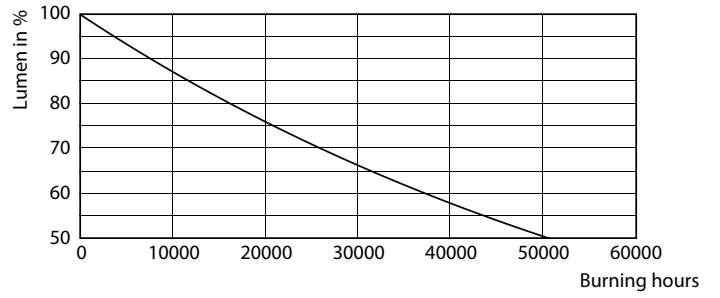

LED Highbay

Lifetime

LEDTrueForce E26 120-240V

LEDTrueForce E26 120-240V