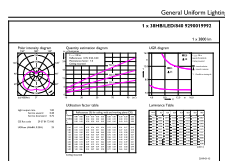

© 2020 Philips Lighting B.V. Page 11

LEDTrueForce E26 120-240V 38HB 840 42W