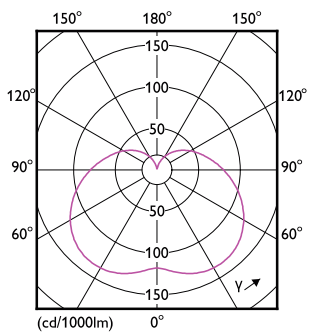

Photometric data

LEDTrueForce E26 120-240V 38HB