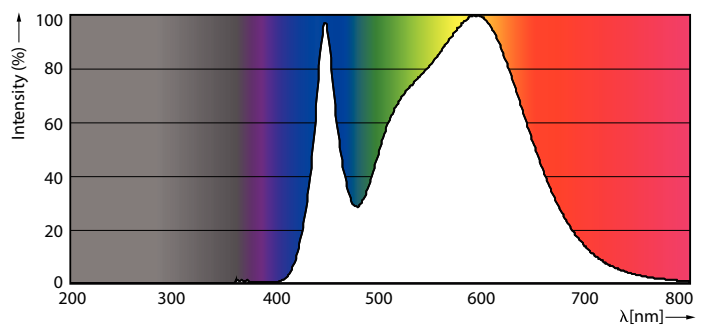

LEDTrueForce E26 120-240V 38HB 840 42W

© 2020 Philips Lighting B.V. Page 11

LEDTrueForce E26 120-240V 38HB 840 42W