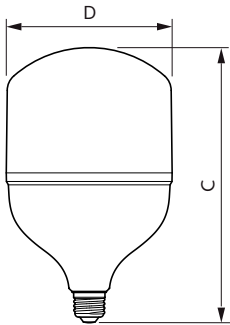

### Product data

General Information	
Cap-Base	E26 [ Single Contact Medium Screw]
EU RoHS compliant	Yes
Nominal Lifetime (Nom)	25000 h
Switching Cycle	50000X
Technical Type	38-85W
Light Technical	
Color Code	841 [ CCT of 4100K (841)]
Beam Angle (Nom)	200 °
Luminous Flux (Nom)	3800 lm
Color Designation	Cool White (CW)
Correlated Color Temperature (Nom)	4000 K
Luminous Efficacy (rated) (Nom)	100.00 lm/W
Color Consistency	<6
Color Rendering Index (Nom)	80
LLMF At End Of Nominal Lifetime (Nom)	70 %
Operating and Electrical	
Input Frequency	50 to 60 Hz
Power (Rated) (Nom)	38 W
Lamp Current (Nom)	320 mA
Wattage Equivalent	85 W

Starting Time (Nom)	0.5 s
Warm Up Time to 60% Light (Nom)	0.5 s
UL Type	Type B - bypass the ballast
Power Factor (Nom)	0.92
Voltage (Nom)	120 V
Temperature	
T-Case Maximum (Nom)	90 °C
Controls and Dimming	
Dimmable	No
Mechanical and Housing	
Bulb Finish	Frosted
Approval and Application	
Energy Efficiency Label (EEL)	Not applicable
Energy Consumption kWh/1000 h	- kWh
Product Data	
Order product name	38HB/LED/840/ND FB 6/1
EAN/UPC - Product	046677543075
Order code	543074

## Dimensional drawing

High bay 120-240V 42W 3600lm 4000K E26

Product	D	C
38HB/LED/840/ND FB 6/1	138 mm	238 mm