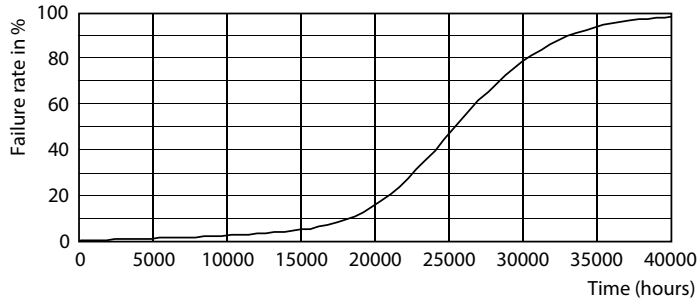

LED Highbay

Lifetime

LEDTrueForce E26 120-240V

LEDTrueForce E26 120-240V