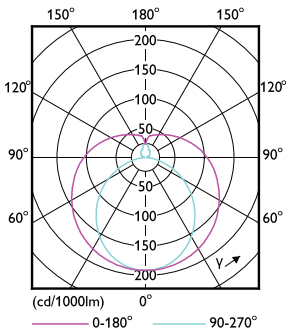

Product Data

Order product name 10T8/COR/48-850/IF16/G 25/1
 EAN/UPC - Product 046677541996
 Order code 541994
 Numerator - Quantity Per Pack 1
 Numerator - Packs per outer box 25
 Material Nr. (12NC) 929001991804
 Net Weight (Piece) 0.215 kg

Dimensional drawing

TLED 1200mmT8 120-277 10.5W 1650lm 5000K

Product	D1	D2	A1	A2	A3
10T8/COR/48-850/IF16/G 25/1	25.7 mm	28 mm	1198.1 mm	1205.2 mm	1212.3 mm

Photometric data

LEDtube 10W G13 850 ND

LEDtube 10W G13 850 ND