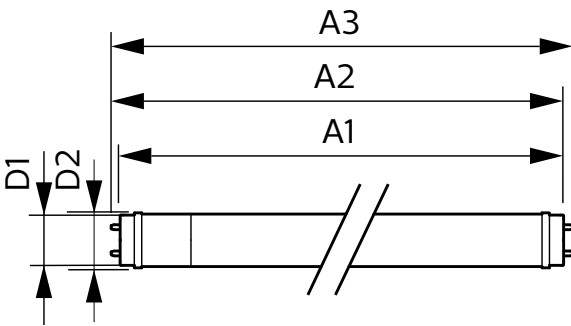

T8

Mechanical and Housing

Product Length 1200 mm

Approval and Application

Energy Efficiency Label (EEL) Not applicable
 Energy Saving Product Yes
 Approval Marks UL certificate RoHS compliance DLC compliance
 Energy Consumption kWh/1000 h - kWh
 Energy Certifications DLC Standard

Product Data

Order product name 10T8/COR/48-850/IF16/G 25/1
 EAN/UPC - Product 046677541996
 Order code 541994
 Numerator - Quantity Per Pack 1
 Numerator - Packs per outer box 25
 Material Nr. (12NC) 929001991804
 Net Weight (Piece) 0.215 kg

Dimensional drawing

TLED 1200mmT8 120-277 10.5W 1650lm 5000K

Product	D1	D2	A1	A2	A3
10T8/COR/48-850/IF16/G 25/1	25.7 mm	28 mm	1198.1 mm	1205.2 mm	1212.3 mm

Photometric data

LEDtube 10W G13 850 ND

LEDtube 10W G13 850 ND