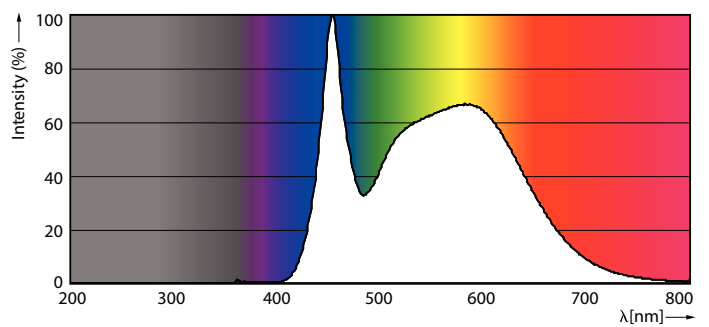

LEDTrueForce E26 120-240V 38HB 850 37W

© 2020 Philips Lighting B.V. Page 11

LEDTrueForce E26 120-240V 38HB 850 37W