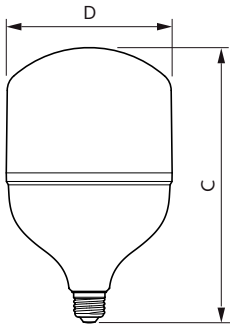

### Product data

General Information	
Cap-Base	E26 [ Single Contact Medium Screw]
EU RoHS compliant	Yes
Nominal Lifetime (Nom)	25000 h
Switching Cycle	50000X
Technical Type	38-85W
Light Technical	
Color Code	850 [ CCT of 5000K]
Beam Angle (Nom)	200 °
Luminous Flux (Nom)	3800 lm
Color Designation	Daylight [ Daylight]
Correlated Color Temperature (Nom)	5000 K
Luminous Efficacy (rated) (Nom)	100.00 lm/W
Color Consistency	<6
Color Rendering Index (Nom)	80
LLMF At End Of Nominal Lifetime (Nom)	70 %
Operating and Electrical	
Input Frequency	50 to 60 Hz
Power (Rated) (Nom)	38 W
Lamp Current (Nom)	320 mA
Wattage Equivalent	85 W

Starting Time (Nom)	0.5 s
Warm Up Time to 60% Light (Nom)	0.5 s
UL Type	Type B - bypass the ballast
Power Factor (Nom)	0.92
Voltage (Nom)	120 V
Temperature	
T-Case Maximum (Nom)	90 °C
Controls and Dimming	
Dimmable	No
Mechanical and Housing	
Bulb Finish	Frosted
Approval and Application	
Energy Efficiency Label (EEL)	Not applicable
Energy Consumption kWh/1000 h	- kWh
Product Data	
Order product name	38HB/LED/850/ND FB 6/1
EAN/UPC - Product	046677541965
Order code	541960

## Dimensional drawing

Bulb 120-240V 37-W 3600lm 5000K E26 ND

Product	D	C
38HB/LED/850/ND FB 6/1	138 mm	238 mm