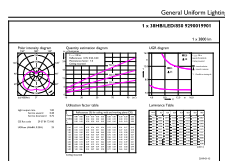

© 2020 Philips Lighting B.V. Page 11

LEDTrueForce E26 120-240V 38HB 850 37W