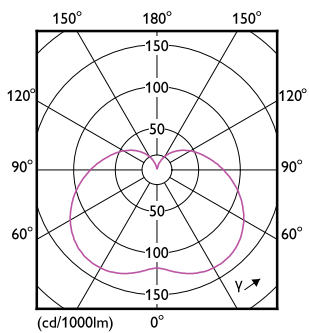

Photometric data

LEDTrueForce E26 120-240V 38HB