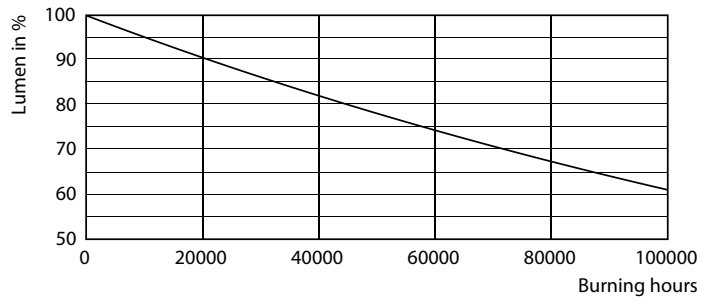

Product data

General Information	
Cap-Base	G13 [Medium Bi-Pin Fluorescent]
EU RoHS compliant	Yes
Nominal Lifetime (Nom)	70000 h
Switching Cycle	50000X
Light Technical	
Color Code	835 [CCT of 3500K]
Beam Angle (Nom)	180 °
Luminous Flux (Nom)	2000 lm
Color Designation	White (WH)
Correlated Color Temperature (Nom)	3500 K
Luminous Efficacy (rated) (Nom)	153.00 lm/W
Color Consistency	<6
Color Rendering Index (Nom)	80
LLMF At End Of Nominal Lifetime (Nom)	70 %
Operating and Electrical	
Input Frequency	20K to 120K Hz
Power (Rated) (Nom)	13 W

© 2020 Philips Lighting B.V. Page 11

G13 3500K 2000lm

Lifetime

G13 3000K 2000lm

G13 4000K

G13 4000K

G13 4000K

T8

Lifetime

G13 4000K