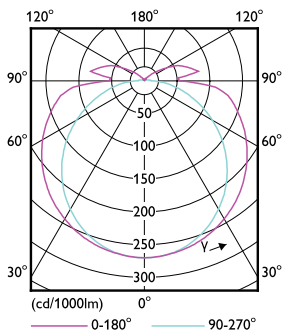

Dimensional drawing

TLED IF MasterClass U bent 2000lm 3500K

Product	D1	D2	A1	A2	A3
13T8-6U/MAS/24-835/IF20/P/DIM 10/1	25.7 mm	28 mm	152 mm	570 mm	27.8 mm

Photometric data

G13 3000K 2000lm

G13 3500K 2000lm

Photometric data