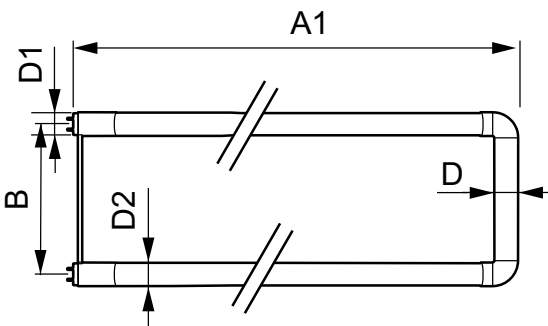

T8

Mechanical and Housing

Product Length 600 mm

Approval and Application

Energy Efficiency Label (EEL) Not applicable
Energy Saving Product Yes
Approval Marks RoHS compliance UL certificate DLC compliance
Energy Consumption kWh/1000 h - kWh
Energy Certifications DLC Standard

Product Data

Order product name 13T8-6U/MAS/24-835/IF20/P/DIM 10/1
EAN/UPC - Product 046677541866
Order code 541862
Numerator - Quantity Per Pack 1
Numerator - Packs per outer box 10
Material Nr. (12NC) 929001987504
Net Weight (Piece) 0.270 kg

Dimensional drawing

TLED IF MasterClass U bent 2000lm 3500K