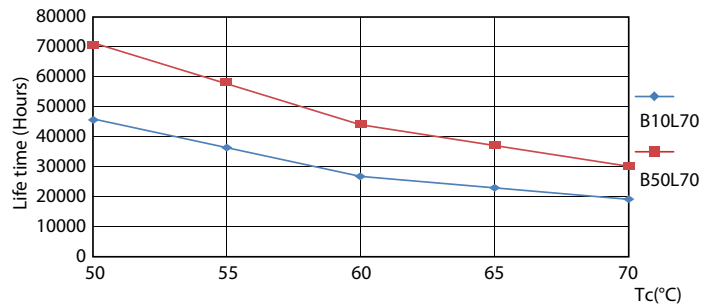

Photometric data

© 2020 Philips Lighting B.V. Page 11

G13 3500K 2000lm

Lifetime