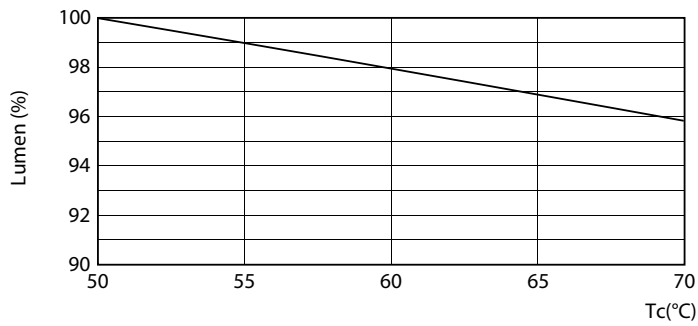

Photometric data

© 2020 Philips Lighting B.V. Page 11

G13 3500K 2000lm

Lifetime