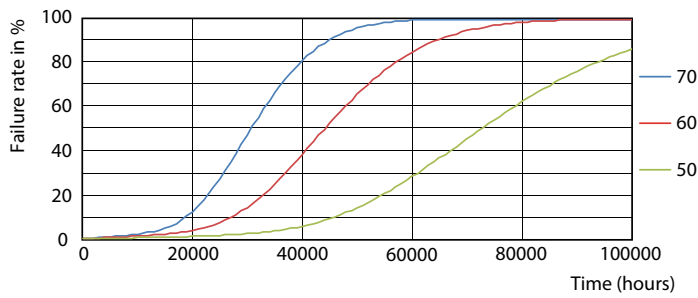

G13 3000K 2000lm