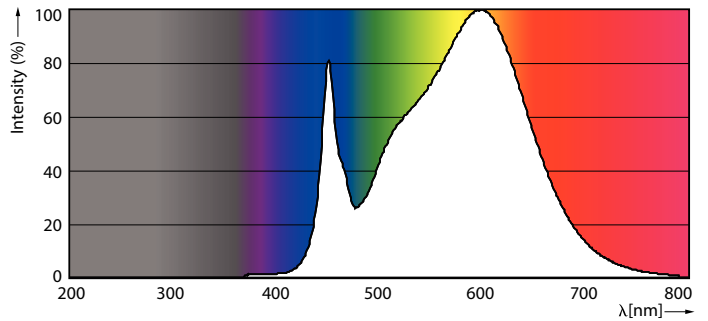

Product data

General Information	
Cap-Base	G13 [Medium Bi-Pin Fluorescent]
EU RoHS compliant	Yes
Nominal Lifetime (Nom)	70000 h
Switching Cycle	50000X
Light Technical	
Color Code	835 [CCT of 3500K]
Beam Angle (Nom)	180 °
Luminous Flux (Nom)	2000 lm
Color Designation	White (WH)
Correlated Color Temperature (Nom)	3500 K
Luminous Efficacy (rated) (Nom)	153.00 lm/W
Color Consistency	<6
Color Rendering Index (Nom)	80
LLMF At End Of Nominal Lifetime (Nom)	70 %
Operating and Electrical	
Input Frequency	20K to 120K Hz
Power (Rated) (Nom)	13 W

Dimensional drawing

TLED IF MasterClass U bent 2000lm 3500K

Product	D1	D2	A1	A2	A3
13T8-6U/MAS/24-835/IF20/P/DIM 10/1	25.7 mm	28 mm	152 mm	570 mm	27.8 mm

Photometric data

G13 3000K 2000lm

G13 3500K 2000lm

Photometric data