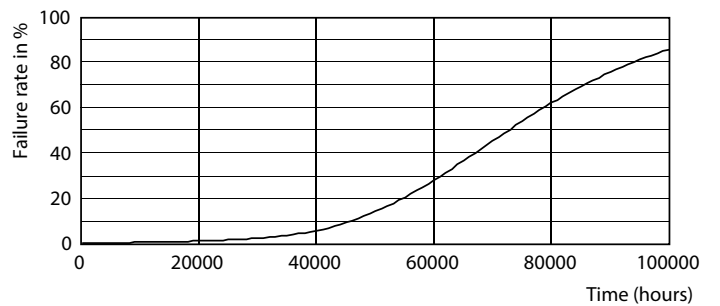

© 2020 Philips Lighting B.V. Page 11

G13 3500K 2000lm

Lifetime

G13 3000K 2000lm

G13 4000K

G13 4000K

G13 4000K

T8

Lifetime

G13 4000K