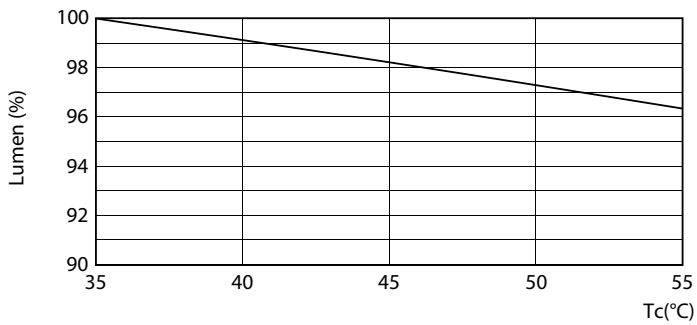

Product data

General Information		Lamp Current (Max)	
Cap-Base	G13 [Medium Bi-Pin Fluorescent]		330 mA
EU RoHS compliant	Yes	Lamp Current (Min)	110 mA
Nominal Lifetime (Nom)	36000 h	Starting Time (Nom)	0.5 s
Switching Cycle	50000X	Warm Up Time to 60% Light (Nom)	0.5 s
Light Technical		UL Type	Type A - works on ballast
Color Code	841 [CCT of 4100K (841)]	Power Factor (Nom)	0.9
Beam Angle (Nom)	240 °	Voltage (Nom)	120-277, 347 V
Luminous Flux (Nom)	1800 lm	Temperature	
Color Designation	Cool White (CW)	T-Ambient (Max)	45 °C
Correlated Color Temperature (Nom)	4000 K	T-Ambient (Min)	-20 °C
Luminous Efficacy (rated) (Nom)	112.00 lm/W	T-Storage (Max)	65 °C
Color Consistency	<6	T-Storage (Min)	-40 °C
Color Rendering Index (Nom)	80	T-Case Maximum (Nom)	35 °C
LLMF At End Of Nominal Lifetime (Nom)	70 %	Controls and Dimming	
Operating and Electrical		Dimmable	No
Input Frequency	20K to 120K Hz		
Power (Rated) (Nom)	16 W		

LEDtubes 1200mm T8 120-277 16W 1800lm 4000K

LEDtubes 1200mm T8 120-277 16W 1800lm 4000K

T8

Photometric data

LEDtubes 1200mm T8 120-277 16W 1800lm 4000K

Lifetime

LEDtubes 1200mm T8 120-277 16W 1800lm 4000K

LEDtubes 1200mm T8 120-277 16W 1800lm 4000K