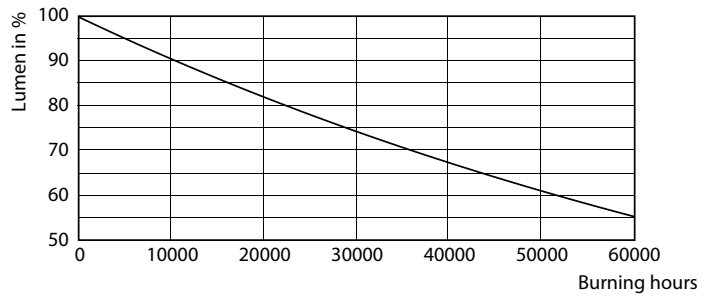

T8

Lifetime

LEDtubes 1200mm T8 120-277 16W 1800lm 4000K