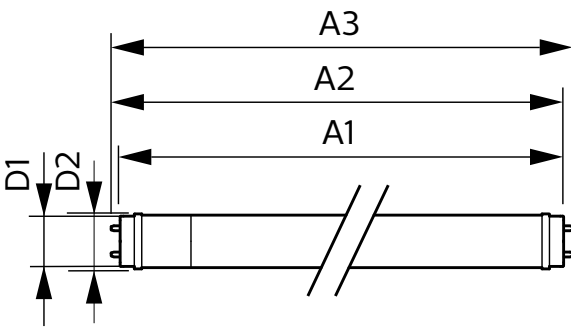

T8

Mechanical and Housing

Product Length 1200 mm

Approval and Application

Energy Efficiency Label (EEL) Not applicable
Energy Saving Product Yes
Approval Marks RoHS compliance UL certificate
Energy Consumption kWh/1000 h - kWh

Product Data

Order product name 16T8/LED/48-840/IF18/G 25/1

EAN/UPC - Product	046677542085
Order code	542084
Numerator - Quantity Per Pack	1
Numerator - Packs per outer box	25
Material Nr. (12NC)	929001960604
Net Weight (Piece)	0.215 kg

Dimensional drawing

TLED 1200mm T8 120-277 16W 1800lm 4000K

Product	D1	D2	A1	A2	A3
16T8/LED/48-840/IF18/G 25/1	25.7 mm	28 mm	1198 mm	1205 mm	1212 mm

Photometric data

LEDtubes 1200mm T8 120-277 16W 1800lm 4000K