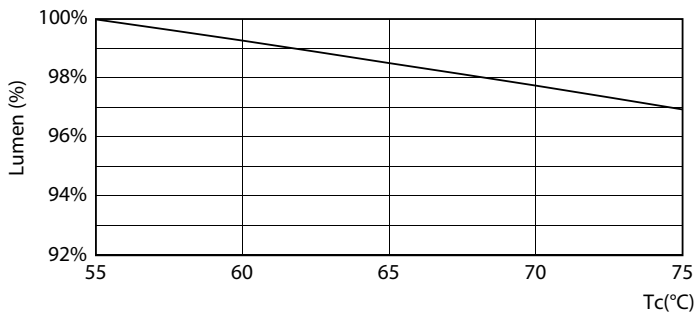

### Product data

General Information	
Cap-Base	2G13 [ 2G13]
EU RoHS compliant	Yes
Nominal Lifetime (Nom)	50000 h
Switching Cycle	50000X
Light Technical	
Color Code	830 [ CCT of 3000K]
Beam Angle (Nom)	180 °
Luminous Flux (Nom)	2000 lm
Color Designation	White (WH)
Correlated Color Temperature (Nom)	3000 K
Luminous Efficacy (rated) (Nom)	129.00 lm/W
Color Consistency	<6
Color Rendering Index (Nom)	82
LLMF At End Of Nominal Lifetime (Nom)	70 %
Operating and Electrical	
Input Frequency	50 to 60 Hz
Power (Rated) (Nom)	15.5 W

Photometric data

15-5W 2G13 830 3000K

Lifetime

15-5W 2G13

8.5W G13

8.5W G13

15-5W 2G13