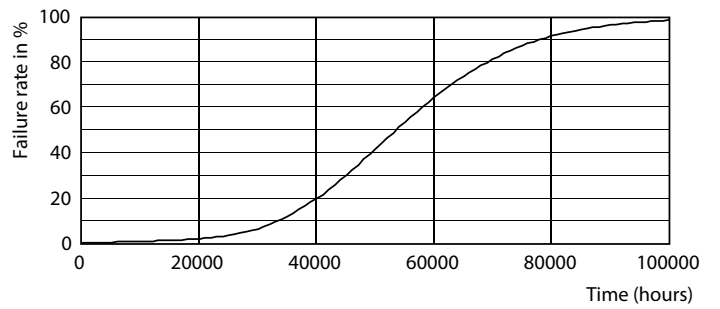

Photometric data

15-5W 2G13 830 3000K

Lifetime

15-5W 2G13

8.5W G13

8.5W G13

15-5W 2G13