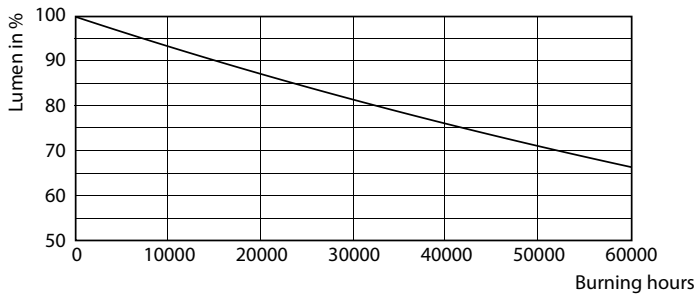

### Product data

General Information	
Cap-Base	2G13 [ 2G13]
EU RoHS compliant	Yes
Nominal Lifetime (Nom)	50000 h
Switching Cycle	50000X
Light Technical	
Color Code	830 [ CCT of 3000K]
Beam Angle (Nom)	180 °
Luminous Flux (Nom)	2000 lm
Color Designation	White (WH)
Correlated Color Temperature (Nom)	3000 K
Luminous Efficacy (rated) (Nom)	129.00 lm/W
Color Consistency	<6
Color Rendering Index (Nom)	82
LLMF At End Of Nominal Lifetime (Nom)	70 %
Operating and Electrical	
Input Frequency	50 to 60 Hz
Power (Rated) (Nom)	15.5 W

Photometric data

15-5W 2G13 830 3000K

Lifetime

15-5W 2G13

8.5W G13

8.5W G13

15-5W 2G13