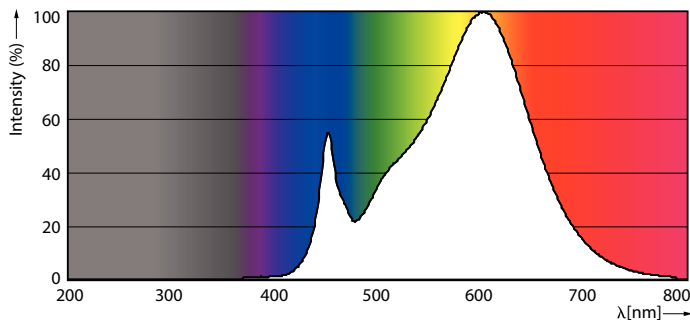

15-5W 2G13

15-5W 2G13 830 3000K