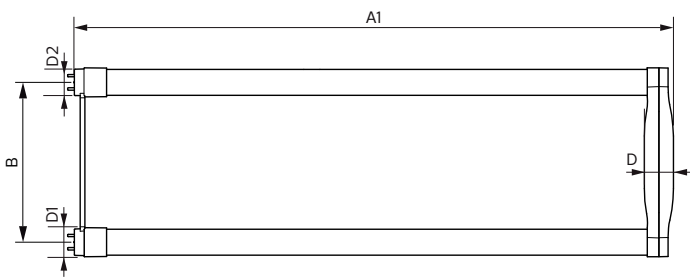

Mechanical and Housing

Product Length	600 mm

Approval and Application

Energy Efficiency Label (EEL)	Not applicable
Energy Saving Product	Yes
Approval Marks	UL certificate RoHS compliance DLC compliance
Energy Consumption kWh/1000 h	- kWh
Energy Certifications	DLC Standard

Product Data

Order product name	15.5T8-6U/COR/24-830/MF20/G 10/1
EAN/UPC - Product	046677535537
Order code	535534
Numerator - Quantity Per Pack	1
Numerator - Packs per outer box	10
Material Nr. (12NC)	929001934604
Net Weight (Piece)	0.230 kg

Dimensional drawing

Product	D1	D2	B	A1	D
15.5T8-6U/COR/24-830/MF20/G 10/1	25.7 mm	28.1 mm	152 mm	570 mm	27.9 mm

TLED MF CorePro U bent 2000lm 3000K

Photometric data