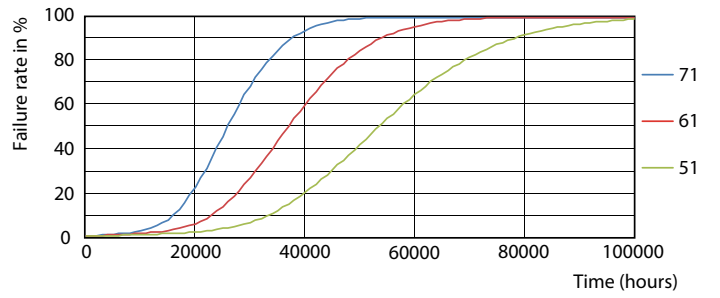

Photometric data

15-5W 2G13 830 3000K

Lifetime

15-5W 2G13

8.5W G13

8.5W G13

15-5W 2G13