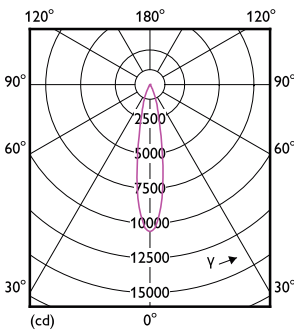

LEDspot 33W E26 PAR38 F25