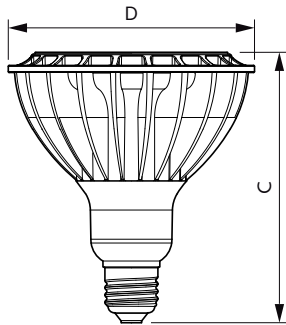

TrueForce High Lumen PAR

Numerator - Quantity Per Pack	1
Numerator - Packs per outer box	6
Material Nr. (12NC)	929001919704

Net Weight (Piece)	0.430 kg

Dimensional drawing

PAR38 120V 32-W 2800lm 25D 3000K E26 D

Product	D	C
33PAR38/PER/830/F25/DIM/120V B 6/1FB	123 mm	133 mm

Photometric data