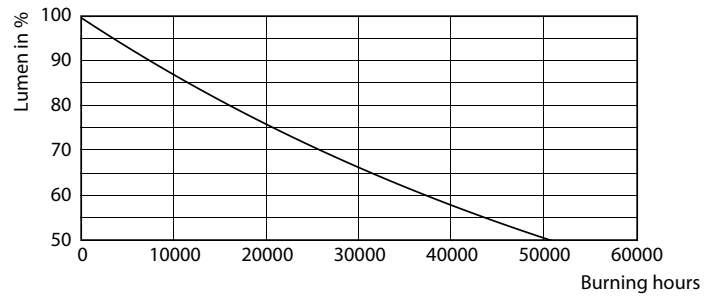

| Light Technical | |
|---------------------------------------|---------------------|
| Color Code | 830 [CCT of 3000K] |
| Beam Angle (Nom) | 25 ° |
| Luminous Flux (Nom) | 3000 lm |
| Luminous Intensity (Nom) | 10000 cd |
| Color Designation | White (WH) |
| Correlated Color Temperature (Nom) | 3000 K |
| Luminous Efficacy (rated) (Nom) | 90.00 lm/W |
| Color Consistency | <4 |
| Color Rendering Index (Nom) | 80 |
| LLMF At End Of Nominal Lifetime (Nom) | 70 % |

Standard Photometric Data Page Lighting BY Page 1/1

LEDspot 33W E26 PAR38 F25 B

LEDspot 33W E26 PAR38 F25

LEDspot 33W E26 PAR38

TrueForce High Lumen PAR

Lifetime

LEDSpot 33W E26 PAR38

LEDSpot 33W E26 PAR38