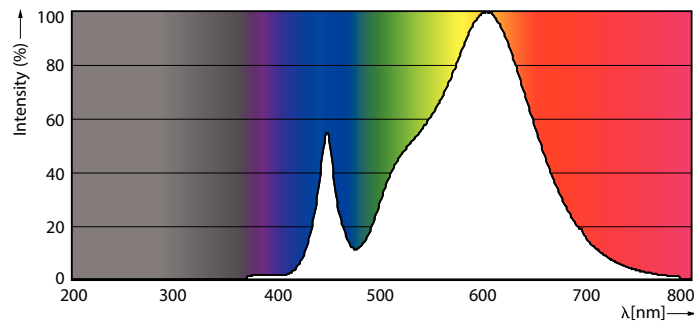

LEDspot 33W E26 PAR38 F25 B

LEDspot 33W E26 PAR38