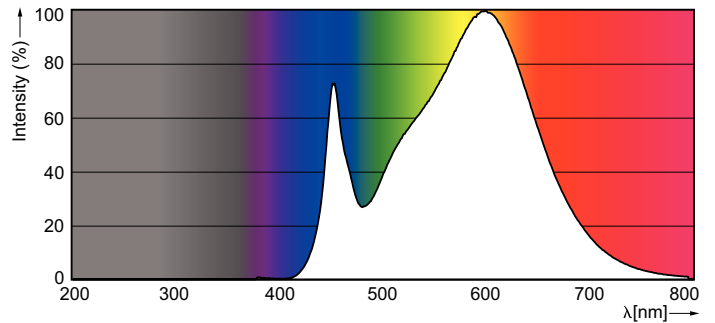

Product data

General Information	
Cap-Base	FA8 [FA8]
EU RoHS compliant	Yes
Nominal Lifetime (Nom)	50000 h
Switching Cycle	50000X
Light Technical	
Color Code	835 [CCT of 3500K]
Beam Angle (Nom)	240 °
Luminous Flux (Nom)	3950 lm
Color Designation	White (WH)
Correlated Color Temperature (Nom)	3500 K
Luminous Efficacy (rated) (Nom)	131.00 lm/W
Color Consistency	ANSI
Color Rendering Index (Nom)	80
LLMF At End Of Nominal Lifetime (Nom)	70 %
Operating and Electrical	
Input Frequency	35000-150000 Hz
Power (Rated) (Nom)	30 W

Dimensional drawing

TLED IF CorePro 8ft 3900lm FA8 3500K

Product	D1	D2	A1	A2	A3
30T8/COR/96-835/IF39/G/FA8 10/1	25.5 mm	28 mm	2366.9 mm	2375.8 mm	2384.7 mm

Photometric data

30W FA8 830 3000K

LED InstantFit PL-C/T 100mm 10.5 W /835