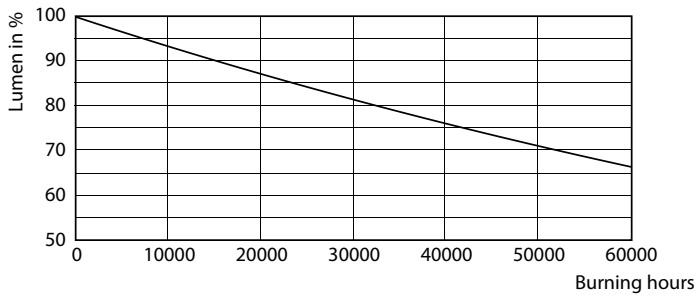

Product data

General Information	
Cap-Base	FA8 [FA8]
EU RoHS compliant	Yes
Nominal Lifetime (Nom)	50000 h
Switching Cycle	50000X
Light Technical	
Color Code	835 [CCT of 3500K]
Beam Angle (Nom)	240 °
Luminous Flux (Nom)	3950 lm
Color Designation	White (WH)
Correlated Color Temperature (Nom)	3500 K
Luminous Efficacy (rated) (Nom)	131.00 lm/W
Color Consistency	ANSI
Color Rendering Index (Nom)	80
LLMF At End Of Nominal Lifetime (Nom)	70 %
Operating and Electrical	
Input Frequency	35000-150000 Hz
Power (Rated) (Nom)	30 W

Dimensional drawing

TLED IF CorePro 8ft 3900lm FA8 3500K

Product	D1	D2	A1	A2	A3
30T8/COR/96-835/IF39/G/FA8 10/1	25.5 mm	28 mm	2366.9 mm	2375.8 mm	2384.7 mm

Photometric data

30W FA8 830 3000K

LED InstantFit PL-C/T 100mm 10.5 W /835

Photometric data

© 2020 Philips Lighting B.V. Page 11

30W FA8 835 3500K

Lifetime

30W FA8

30W FA8

30W FA8

30W FA8