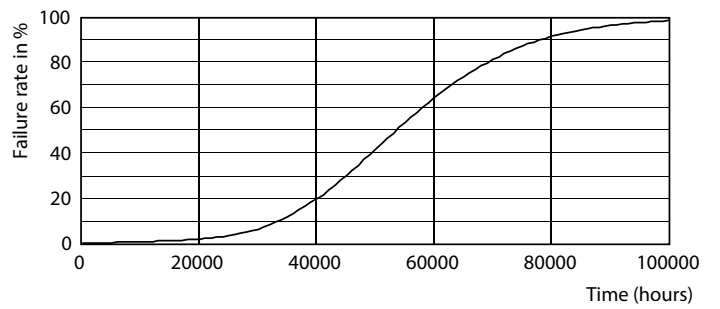

Photometric data

© 2020 Philips Lighting B.V. Page 11

30W FA8 835 3500K

Lifetime

30W FA8

30W FA8

30W FA8

30W FA8