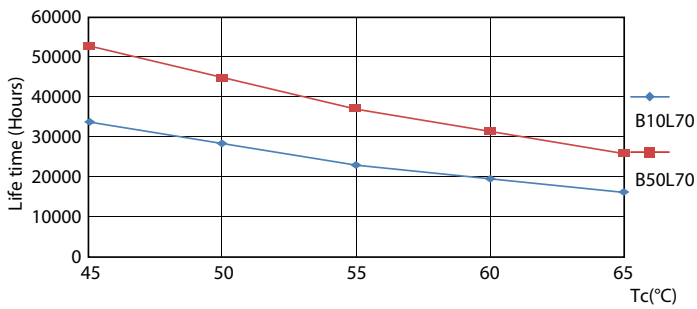

Photometric data

© 2020 Philips Lighting B.V. Page 11

30W FA8 835 3500K

Lifetime

30W FA8

30W FA8

30W FA8

30W FA8