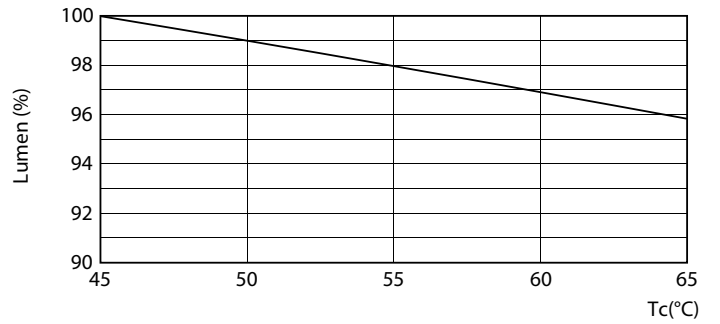

Photometric data

© 2020 Philips Lighting B.V. Page 11

30W FA8 835 3500K

Lifetime