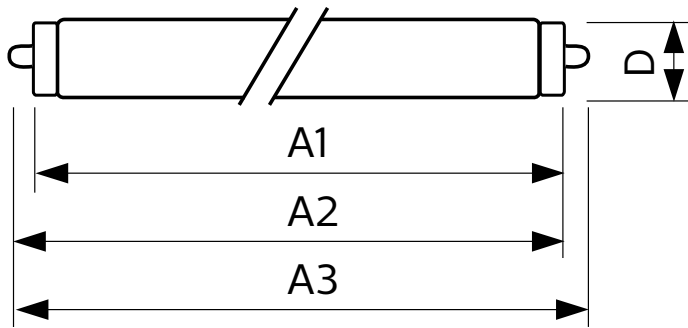

T8

Mechanical and Housing

Product Length 2400 mm

Approval and Application

Energy Efficiency Label (EEL) Not applicable
Energy Saving Product Yes
Approval Marks UL certificate RoHS compliance DLC compliance
Energy Consumption kWh/1000 h - kWh
Energy Certifications DLC Standard

Product Data

Order product name 30T8/COR/96-835/IF39/G/FA8 10/1
EAN/UPC - Product 046677533014
Order code 533018
Numerator - Quantity Per Pack 1
Numerator - Packs per outer box 10
Material Nr. (12NC) 929001897204
Net Weight (Piece) 0.540 kg

Dimensional drawing

TLED IF CorePro 8ft 3900lm FA8 3500K

Product	D1	D2	A1	A2	A3
30T8/COR/96-835/IF39/G/FA8 10/1	25.5 mm	28 mm	2366.9 mm	2375.8 mm	2384.7 mm