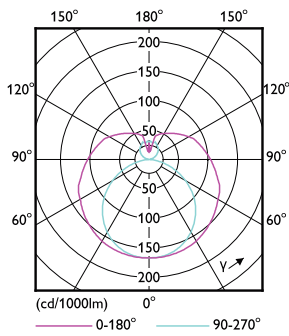

Dimensional drawing

TLED IF CorePro 8ft 3900lm FA8 3500K

Product	D1	D2	A1	A2	A3
30T8/COR/96-835/IF39/G/FA8 10/1	25.5 mm	28 mm	2366.9 mm	2375.8 mm	2384.7 mm

Photometric data

30W FA8 830 3000K

LED InstantFit PL-C/T 100mm 10.5 W /835