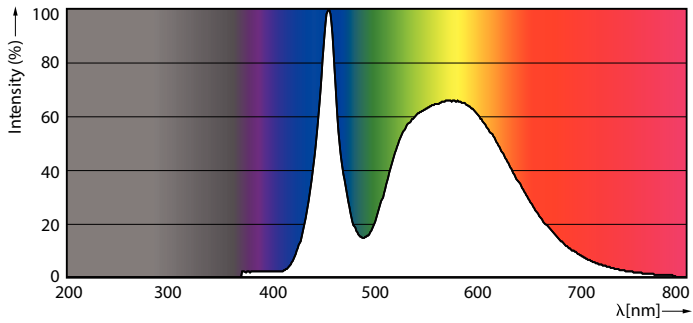

Photometric data

TrueForce LED Industrial and Retail 750

TrueForce LED Industrial and Retail 125HB 750 NB