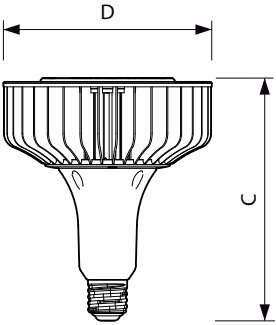

LED Highbay

Material Nr. (12NC)	929001852504
Net Weight (Piece)	0.885 kg

Dimensional drawing

High Bay Mains 320W 5000K Down Light NB

Product	D	C
125HB/LED/750/ND NB DL BB 2/1	211 mm	252 mm