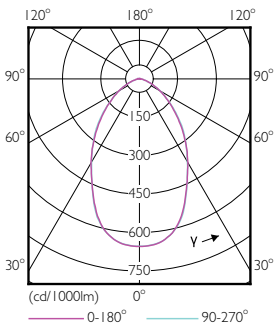

Photometric data

TrueForce LED Industrial and Retail NB

TrueForce LED Industrial and Retail 125HB 750 NB