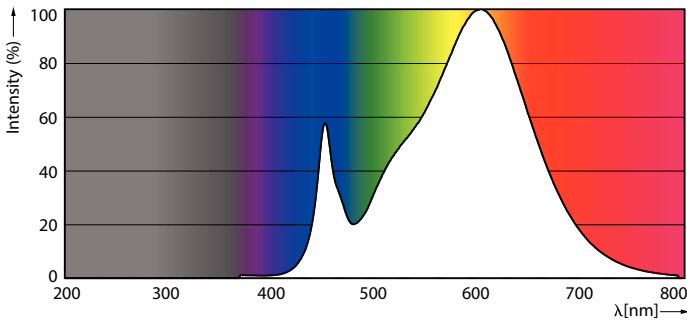

T8

Mechanical and Housing

Product Length 1200 mm

Approval and Application

Energy Efficiency Label (EEL) Not applicable
Energy Saving Product Yes
Approval Marks RoHS compliance UL certificate DLC compliance
Energy Consumption kWh/1000 h - kWh

Product Data

Order product name 14T8/COR/48-830/MF17/G 10/1
EAN/UPC - Product 046677477318
Order code 477315
Numerator - Quantity Per Pack 1
Numerator - Packs per outer box 10
Material Nr. (12NC) 929001845434
Net Weight (Piece) 0.220 kg

Dimensional drawing

A3

Product	D1	D2	A1	A2	A3
14T8/COR/48-830/MF17/G 10/1	25.7 mm	28 mm	1198 mm	1205 mm	1212 mm

TLED IF CorePro 4ft 1700lm 3000K

Photometric data

LEDtube PLC 400mm 16-5W 2G11 830 2000lm

LEDtube 14W G13 830 ND BB17