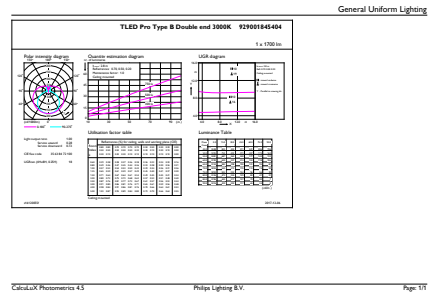

T8

Mechanical and Housing

Product Length 1200 mm

Approval and Application

Energy Efficiency Label (EEL) Not applicable
 Energy Saving Product Yes
 Approval Marks RoHS compliance UL certificate DLC compliance
 Energy Consumption kWh/1000 h - kWh

Product Data

Order product name 14T8/COR/48-830/MF17/G 10/1
 EAN/UPC - Product 046677477318
 Order code 477315
 Numerator - Quantity Per Pack 1
 Numerator - Packs per outer box 10
 Material Nr. (12NC) 929001845434
 Net Weight (Piece) 0.220 kg

Dimensional drawing

A3

Product	D1	D2	A1	A2	A3
14T8/COR/48-830/MF17/G 10/1	25.7 mm	28 mm	1198 mm	1205 mm	1212 mm

TLED IF CorePro 4ft 1700lm 3000K

Photometric data

LEDtube PLC 400mm 16-5W 2G11 830 2000lm

LEDtube 14W G13 830 ND BB17