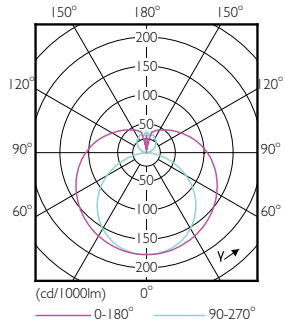

Photometric data

LEDtube 14W G13 830 ND BB17