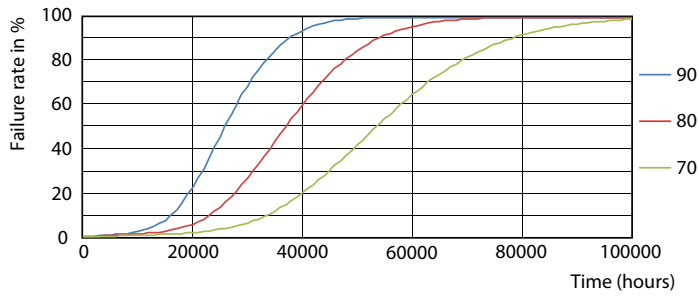

LEDtube 8-14W G5 830-850 200D DIM IF10-21