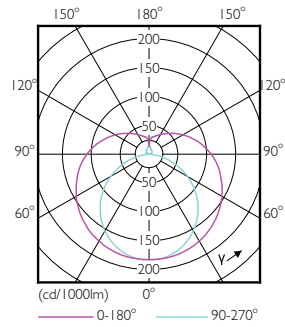

Product data

General Information	
Cap-Base	G5 [G5]
EU RoHS compliant	Yes
Nominal Lifetime (Nom)	50000 h
Switching Cycle	50000X
Light Technical	
Color Code	835 [CCT of 3500K]
Beam Angle (Nom)	200 °
Luminous Flux (Nom)	1000 lm
Color Designation	White (WH)
Correlated Color Temperature (Nom)	3500 K
Luminous Efficacy (rated) (Nom)	125.00 lm/W
Color Consistency	<6
Color Rendering Index (Nom)	82
LLMF At End Of Nominal Lifetime (Nom)	70 %
Operating and Electrical	
Input Frequency	40000-110000 Hz
Power (Rated) (Nom)	8 W
Lamp Current (Max)	400 mA

Dimensional drawing

TLED 600mm HFV8.5-14W 1050lm 3500K ND

Product	D1	D2	A1	A2	A3
8T5HE/22-835/IF10/G/DIM 10/1	15.3 mm	18.4 mm	547.8 mm	554.9 mm	562 mm

Photometric data

LEDtube 8W G5 835 200D DIM IF10

LEDtube 8W G5 830 200D DIM IF10