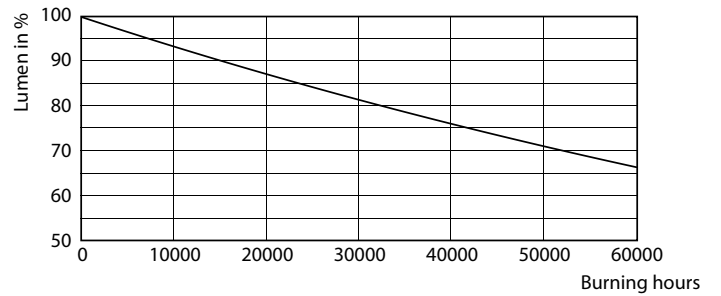

LEDtube 8-14W G5 830-850 200D DIM IF10-21