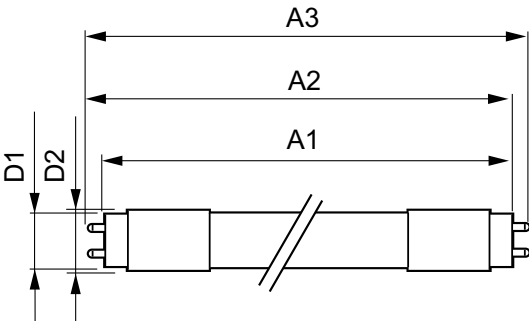

Controls and Dimming	
Dimmable	Yes

Mechanical and Housing	
Product Length	600 mm

T5

Approval and Application

Energy Efficiency Label (EEL)	Not applicable
Energy Saving Product	Yes
Approval Marks	UL certificate RoHS compliance
Energy Consumption kWh/1000 h	- kWh

Product Data

Order product name	8T5HE/22-835/IF10/G/DIM 10/1
--------------------	------------------------------

EAN/UPC - Product	046677476427
Order code	476424
Numerator - Quantity Per Pack	1
Numerator - Packs per outer box	10
Material Nr. (12NC)	929001823204
Net Weight (Piece)	0.080 kg

Dimensional drawing

TLED 600mm HFV8.5-14W 1050lm 3500K ND

Product	D1	D2	A1	A2	A3
8T5HE/22-835/IF10/G/DIM 10/1	15.3 mm	18.4 mm	547.8 mm	554.9 mm	562 mm

Photometric data

LEDtube 8W G5 835 200D DIM IF10

LEDtube 8W G5 830 200D DIM IF10