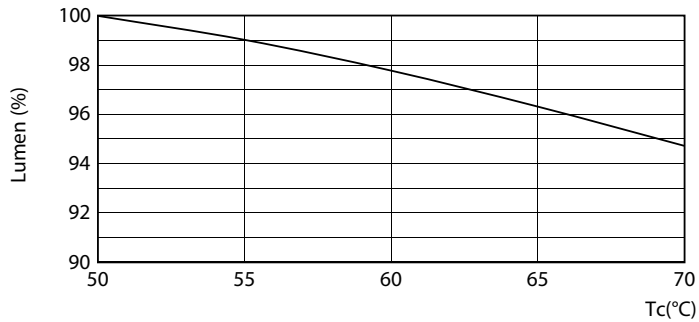

LEDtube 8-14W G5 830-850 200D DIM IF10-21