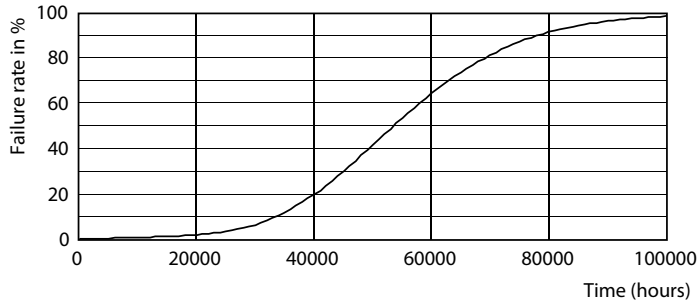

Lifetime

LEDtube 8-14W G5 830-850 200D DIM IF10-21