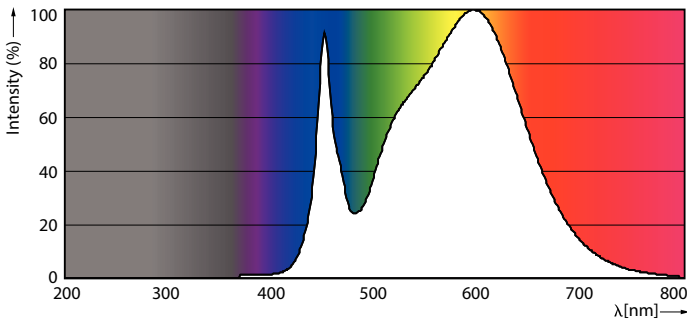

LEDtube 8W G5 835 200D DIM IF10