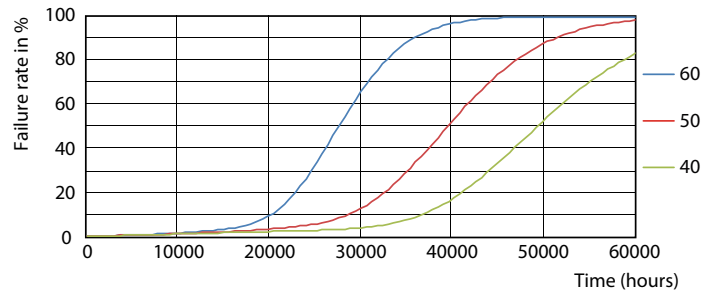

MasterConnect T8

Lifetime