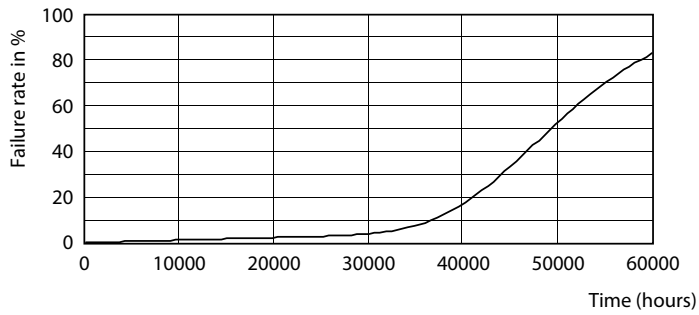

LEDtube 15W G13 830-850 160D IF 6U EasySmart

LEDtube 15W G13 830-850 160D IF 6U EasySmart