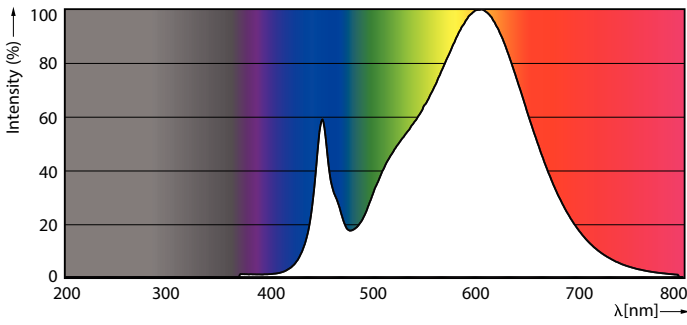

Photometric data

LEDtube 600mm 8W G5 830 1000lm