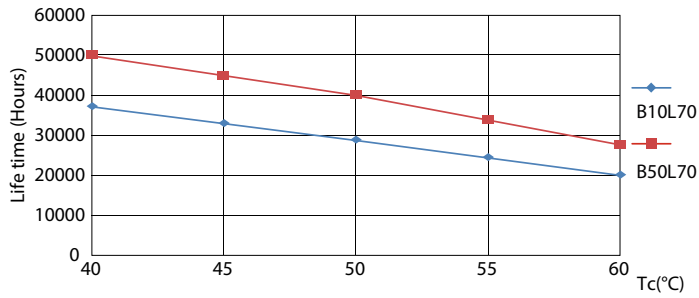

MasterConnect T8

Lifetime