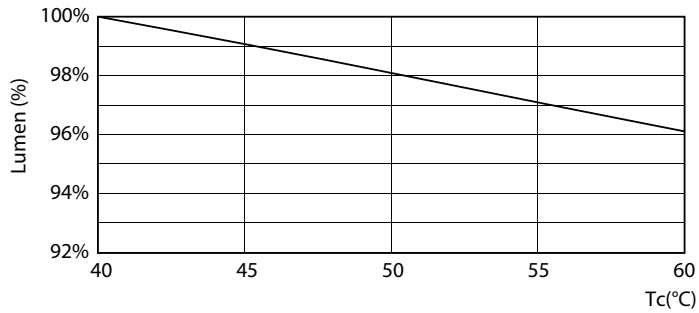

LEDtube 15W G13 830-850 160D IF 6U EasySmart

LEDtube 15W G13 830-850 160D IF 6U EasySmart