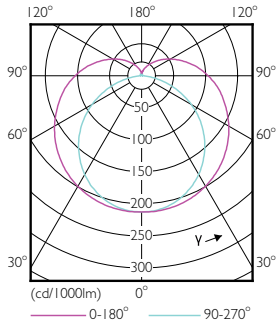

Photometric data

LEDtube 13W G13 2100lm