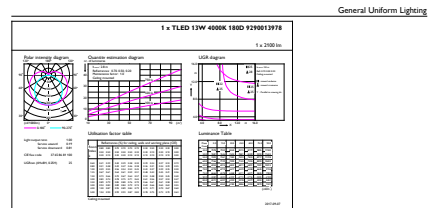

Mechanical and Housing

Product Length	1200 mm
----------------	---------

Approval and Application

Energy Efficiency Label (EEL)	Not applicable
Energy Saving Product	Yes
Approval Marks	RoHS compliance UL certificate DLC compliance
Energy Consumption kWh/1000 h	- kWh
Energy Certifications	DLC Standard

Dimensional drawing

TLED IF MasterClass 4ft 2100lm 4000K

Product	D1	D2	A1	A2	A3
13T8/MAS/48-840/IF21/P/DIM 10/1	25.7 mm	26.3 mm	1198.1 mm	1205.2 mm	1212.3 mm

Photometric data

LEDtube 13W G13 2100lm

LEDtube 13W G13 2100lm