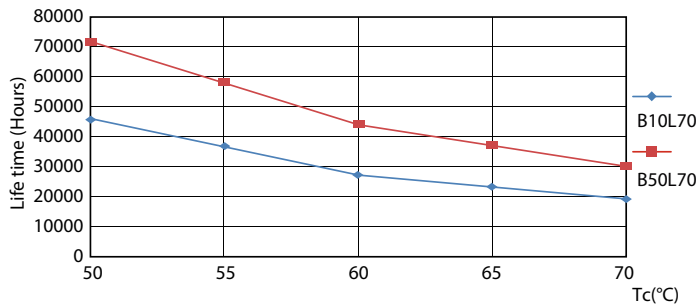

Lifetime

LEDtube 13W G13 2100lm