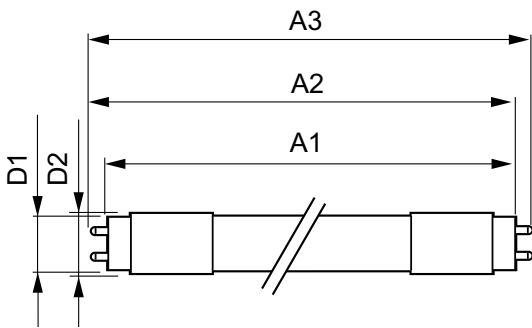

Mechanical and Housing

Product Length	1200 mm
----------------	---------

Approval and Application

Energy Efficiency Label (EEL)	Not applicable
Energy Saving Product	Yes
Approval Marks	RoHS compliance UL certificate DLC compliance
Energy Consumption kWh/1000 h	- kWh
Energy Certifications	DLC Standard

Product Data

Order product name	13T8/MAS/48-840/IF21/P/DIM 10/1
EAN/UPC - Product	046677473945
Order code	473942
Local order code	473942
Numerator - Quantity Per Pack	1
Numerator - Packs per outer box	10
Material Nr. (12NC)	929001397834
Net Weight (Piece)	0.220 kg

Dimensional drawing

TLED IF MasterClass 4ft 2100lm 4000K

Product	D1	D2	A1	A2	A3
13T8/MAS/48-840/IF21/P/DIM 10/1	25.7 mm	26.3 mm	1198.1 mm	1205.2 mm	1212.3 mm

Photometric data

LEDtube 13W G13 2100lm

LEDtube 13W G13 2100lm