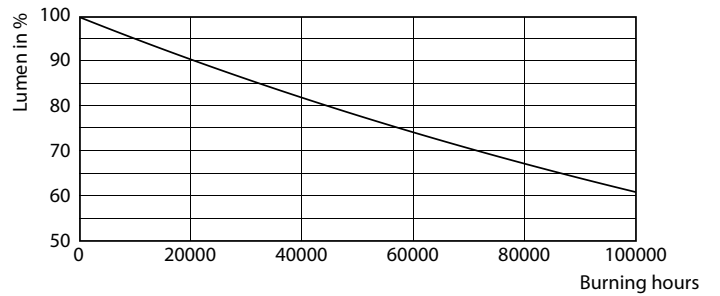

Product data

General Information	
Cap-Base	G13 [Medium Bi-Pin Fluorescent]
EU RoHS compliant	Yes
Nominal Lifetime (Nom)	70000 h
Switching Cycle	50000X
Light Technical	
Color Code	841 [CCT of 4100K (841)]
Beam Angle (Nom)	180 °
Luminous Flux (Nom)	2100 lm
Color Designation	Cool White (CW)
Correlated Color Temperature (Nom)	4000 K
Luminous Efficacy (rated) (Nom)	161.00 lm/W
Color Consistency	<6
Color Rendering Index (Nom)	82
LLMF At End Of Nominal Lifetime (Nom)	70 %
Operating and Electrical	
Input Frequency	20000-120000 Hz
Power (Rated) (Nom)	13 W

Photometric data

LEDtube 13W G13 2100lm

Lifetime

LEDtube 13W G13 2100lm

LEDtube 13W G13 2100lm

LEDtube 13W G13 2100lm

LEDtube 13W G13 2100lm

T8