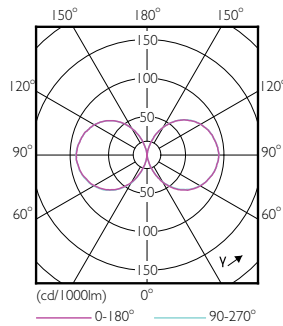

Product data

General Information	
Cap-Base	E26 [Single Contact Medium Screw]
EU RoHS compliant	Yes
Nominal Lifetime (Nom)	50000 h
Switching Cycle	50000X
Technical Type	26-70W
Light Technical	
Color Code	740 [CCT of 4000K]
Beam Angle (Nom)	360 °
Luminous Flux (Nom)	3000 lm
Color Designation	Cool White (CW)
Correlated Color Temperature (Nom)	4000 K
Luminous Efficacy (rated) (Nom)	115.00 lm/W
Color Consistency	ANSI 4000K
Color Rendering Index (Nom)	70
LLMF At End Of Nominal Lifetime (Nom)	70 %
Operating and Electrical	
Input Frequency	50 to 60 Hz

LED Urban TrueForce Lamps

Energy Consumption kWh/1000 h	- kWh
Product Data	
Order product name	26ED23.5/LED/740/ND 120-277V G2 4/1
EAN/UPC - Product	046677473587
Order code	473587

Numerator - Quantity Per Pack	1
Numerator - Packs per outer box	4
Material Nr. (12NC)	929001396304
Net Weight (Piece)	0.365 kg

Dimensional drawing

HIB NAM Post top 3000lm 4000K G2

Product	D	C
26ED23.5/LED/740/ND 120-277V G2 4/1	84 mm	176 mm

Photometric data

HIB NAM Trueforce 26W E26 Clear 740 36D ND

HIB NAM Trueforce 26W E26 Clear 730 36D ND