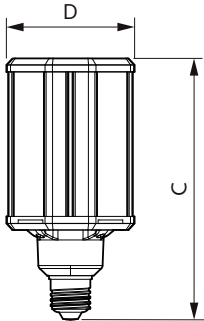

Product data

General Information	
Cap-Base	E26 [Single Contact Medium Screw]
EU RoHS compliant	Yes
Nominal Lifetime (Nom)	50000 h
Switching Cycle	50000X
Technical Type	26-70W
Light Technical	
Color Code	740 [CCT of 4000K]
Beam Angle (Nom)	360 °
Luminous Flux (Nom)	3000 lm
Color Designation	Cool White (CW)
Correlated Color Temperature (Nom)	4000 K
Luminous Efficacy (rated) (Nom)	115.00 lm/W
Color Consistency	ANSI 4000K
Color Rendering Index (Nom)	70
LLMF At End Of Nominal Lifetime (Nom)	70 %
Operating and Electrical	
Input Frequency	50 to 60 Hz

Dimensional drawing

HIB NAM Post top 3000lm 4000K G2

Product	D	C
26ED23.5/LED/740/ND 120-277V G2 4/1	84 mm	176 mm

Photometric data

HIB NAM Trueforce 26W E26 Clear 740 36D ND

HIB NAM Trueforce 26W E26 Clear 730 36D ND