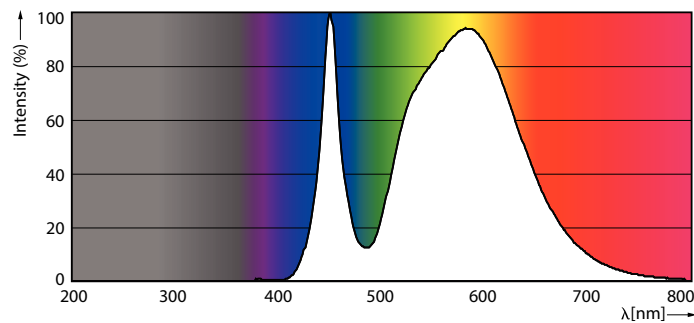

HIB NAM Trueforce 26W-38W E26-E39 Clear 740 36D ND