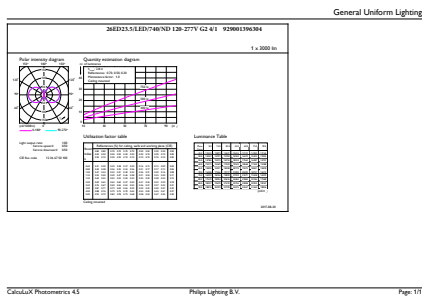

Product data

General Information	
Cap-Base	E26 [Single Contact Medium Screw]
EU RoHS compliant	Yes
Nominal Lifetime (Nom)	50000 h
Switching Cycle	50000X
Technical Type	26-70W
Light Technical	
Color Code	740 [CCT of 4000K]
Beam Angle (Nom)	360 °
Luminous Flux (Nom)	3000 lm
Color Designation	Cool White (CW)
Correlated Color Temperature (Nom)	4000 K
Luminous Efficacy (rated) (Nom)	115.00 lm/W
Color Consistency	ANSI 4000K
Color Rendering Index (Nom)	70
LLMF At End Of Nominal Lifetime (Nom)	70 %
Operating and Electrical	
Input Frequency	50 to 60 Hz

LED Urban TrueForce Lamps

Energy Consumption kWh/1000 h	- kWh
Product Data	
Order product name	26ED23.5/LED/740/ND 120-277V G2 4/1
EAN/UPC - Product	046677473587
Order code	473587

Numerator - Quantity Per Pack	1
Numerator - Packs per outer box	4
Material Nr. (12NC)	929001396304
Net Weight (Piece)	0.365 kg

Dimensional drawing

HIB NAM Post top 3000lm 4000K G2

Product	D	C
26ED23.5/LED/740/ND 120-277V G2 4/1	84 mm	176 mm

Photometric data

HIB NAM Trueforce 26W E26 Clear 740 36D ND

HIB NAM Trueforce 26W E26 Clear 730 36D ND