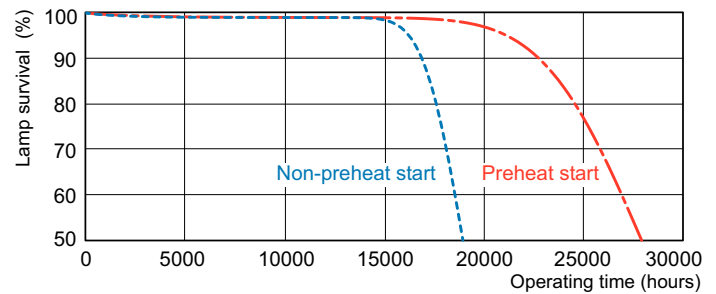

Lifetime

MASTER TL5 HO/ActiViva Life Expectancy 3 h cycle

MASTER TL5 HO/ActiViva Life Expectancy 12 h cycle