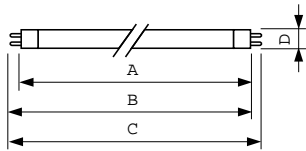

### Product data

General Information	
Cap-Base	G5 [ G5]
Life to 50% Failures Preheat (Nom)	30000 h
Features	HO Alto® [ High Output Alto]
System Description	HO [ High Output (HO)]
LSF Preheat 2000 h Rated	99 %
LSF Preheat 4000 h Rated	99 %
LSF Preheat 6000 h Rated	99 %
LSF Preheat 8000 h Rated	99 %
LSF Preheat 16000 h Rated	97 %
LSF Preheat 20000 h Rated	84 %
Light Technical	
Color Code	835 [ CCT of 3500K]
Luminous Flux (Nom)	1950 lm
Luminous Flux (Rated) (Nom)	1700 lm
Color Designation	White (WH)
Luminous Efficacy (@ Max Lumen, Rated) (Nom)	87 lm/W
Correlated Color Temperature (Nom)	3500 K
Luminous Efficacy (rated) (Nom)	76 lm/W
Color Rendering Index (Max)	85
Color Rendering Index (Min)	80
Color Rendering Index (Nom)	82
LLMF 2000 h Rated	96 %
LLMF 4000 h Rated	95 %

### Dimensional drawing

Product	D (max)	A (max)	B (max)	B (min)	C (max)
24W/835 Min Bipin T5 HO	17 mm	549.0 mm	556.1 mm	553.7 mm	563.2 mm
ALTO UNP					

TL5 HO F24T5/835 HO Alto