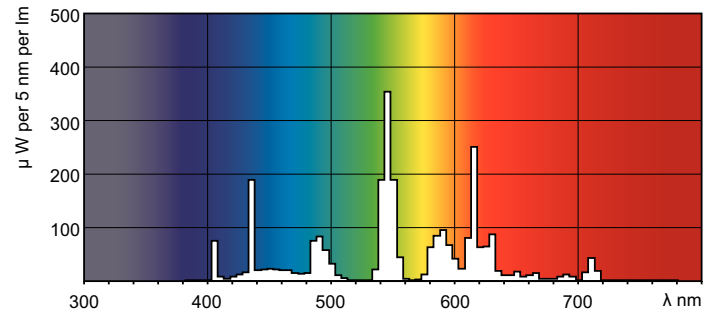

### Product data

General Information	
Cap-Base	G5 [ G5]
Life to 50% Failures Preheat (Nom)	30000 h
Features	HO Alto® [ High Output Alto]
System Description	HO [ High Output (HO)]
LSF Preheat 2000 h Rated	99 %
LSF Preheat 4000 h Rated	99 %
LSF Preheat 6000 h Rated	99 %
LSF Preheat 8000 h Rated	99 %
LSF Preheat 16000 h Rated	97 %
LSF Preheat 20000 h Rated	84 %
Light Technical	
Color Code	835 [ CCT of 3500K]
Luminous Flux (Nom)	1950 lm
Luminous Flux (Rated) (Nom)	1700 lm
Color Designation	White (WH)
Luminous Efficacy (@ Max Lumen, Rated) (Nom)	87 lm/W
Correlated Color Temperature (Nom)	3500 K
Luminous Efficacy (rated) (Nom)	76 lm/W
Color Rendering Index (Max)	85
Color Rendering Index (Min)	80
Color Rendering Index (Nom)	82
LLMF 2000 h Rated	96 %
LLMF 4000 h Rated	95 %

LLMF 6000 h Rated	94 %
LLMF 8000 h Rated	93 %
LLMF 12000 h Rated	92 %
LLMF 16000 h Rated	91 %
LLMF 20000 h Rated	90 %
Operating and Electrical	
Power (Rated) (Nom)	22.5 W
Lamp Current (Nom)	0.295 A
Temperature	
Design Temperature (Nom)	35 °C
Controls and Dimming	
Dimmable	Yes
Mechanical and Housing	
Cap-Base Information	Green [ Green Base]
Approval and Application	
Energy Efficiency Label (EEL)	A
Mercury (Hg) Content (Nom)	1.4 mg
Product Data	
Order product name	24W/835 Min Bipin T5 HO ALTO UNP

### Photometric data

Lightcolor /835

Lightcolor /835