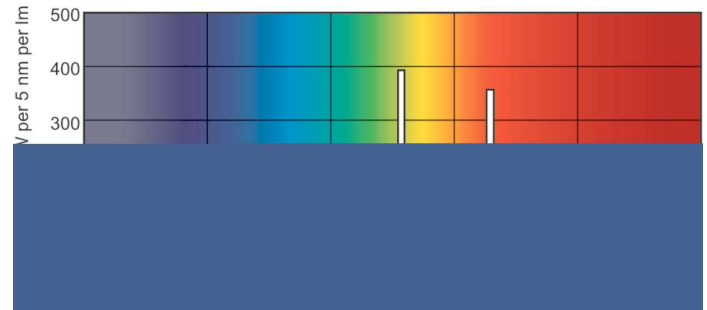

T5 Standard

F21T5/841/ALTO 40PK

Philips T5 Fluorescent Lamps featuring ALTO® Lamp Technology offer increased energy savings and low toxicity in a slim profile.

Product data

General Information	
Cap-Base	G5 [G5]
Life to 50% Failures Preheat (Nom)	24000 h
Features	HE Alto® [High Efficiency Alto]
System Description	HE [High Efficiency]
LSF Preheat 2000 h Rated	99 %
LSF Preheat 4000 h Rated	99 %
LSF Preheat 6000 h Rated	99 %
LSF Preheat 8000 h Rated	99 %
LSF Preheat 16000 h Rated	97 %
LSF Preheat 20000 h Rated	84 %
Light Technical	
Color Code	841 [CCT of 4100K]
Luminous Flux (Nom)	2100 lm
Luminous Flux (Rated) (Nom)	1850 lm
Color Designation	Cool White (CW)
Luminous Efficacy (@ Max Lumen, Rated) (Nom)	101 lm/W
Correlated Color Temperature (Nom)	4100 K
Luminous Efficacy (rated) (Nom)	90 lm/W
Color Rendering Index (Max)	85
Color Rendering Index (Min)	80
Color Rendering Index (Nom)	82
LLMF 2000 h Rated	96 %
LLMF 4000 h Rated	95 %

LLMF 6000 h Rated	94 %
LLMF 8000 h Rated	93 %
LLMF 12000 h Rated	92 %
LLMF 16000 h Rated	91 %
LLMF 20000 h Rated	90 %
Operating and Electrical	
Power (Rated) (Nom)	20.6 W
Lamp Current (Nom)	0.165 A
Temperature	
Design Temperature (Nom)	35 °C
Controls and Dimming	
Dimmable	Yes
Mechanical and Housing	
Cap-Base Information	Green [Green Base]
Approval and Application	
Energy Efficiency Label (EEL)	A
Mercury (Hg) Content (Nom)	1.4 mg
Product Data	
Order product name	F21T5/841/ALTO 40PK

T5 Standard

EAN/UPC - Product	046677230838
Order code	230839
Numerator - Quantity Per Pack	1
Numerator - Packs per outer box	40
Material Nr. (12NC)	927990884022

Net Weight (Piece)	78.000 g
ILCOS Code	FDH-21/40/1B-L/P-G5-16

Dimensional drawing

Product	D (max)	A (max)	B (max)	B (min)	C (max)
F21T5/841/ALTO 40PK	17 mm	849.0 mm	856.1 mm	853.7 mm	863.2 mm

TL5 HE F21T5/841 HE Alto

Photometric data

Lightcolor /840

Lightcolor /840

Lifetime