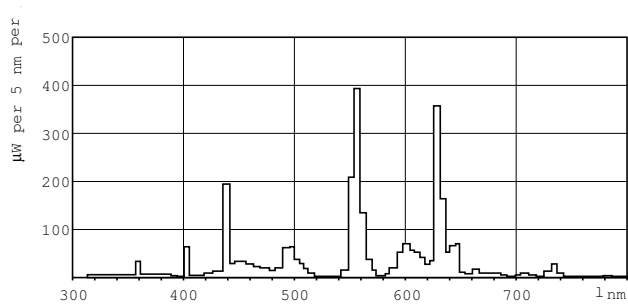

T5 Standard

F21T5/841/ALTO 40PK

Philips T5 Fluorescent Lamps featuring ALTO® Lamp Technology offer increased energy savings and low toxicity in a slim profile.

Product data

General Information	
Cap-Base	G5 [G5]
Life to 50% Failures Preheat (Nom)	24000 h
Features	HE Alto® [High Efficiency Alto]
System Description	HE [High Efficiency]
LSF Preheat 2000 h Rated	99 %
LSF Preheat 4000 h Rated	99 %
LSF Preheat 6000 h Rated	99 %
LSF Preheat 8000 h Rated	99 %
LSF Preheat 16000 h Rated	97 %
LSF Preheat 20000 h Rated	84 %
Light Technical	
Color Code	841 [CCT of 4100K]
Luminous Flux (Nom)	2100 lm
Luminous Flux (Rated) (Nom)	1850 lm
Color Designation	Cool White (CW)
Luminous Efficacy (@ Max Lumen, Rated) (Nom)	101 lm/W
Correlated Color Temperature (Nom)	4100 K
Luminous Efficacy (rated) (Nom)	90 lm/W
Color Rendering Index (Max)	85
Color Rendering Index (Min)	80
Color Rendering Index (Nom)	82
LLMF 2000 h Rated	96 %
LLMF 4000 h Rated	95 %

LLMF 6000 h Rated	94 %
LLMF 8000 h Rated	93 %
LLMF 12000 h Rated	92 %
LLMF 16000 h Rated	91 %
LLMF 20000 h Rated	90 %
Operating and Electrical	
Power (Rated) (Nom)	20.6 W
Lamp Current (Nom)	0.165 A
Temperature	
Design Temperature (Nom)	35 °C
Controls and Dimming	
Dimmable	Yes
Mechanical and Housing	
Cap-Base Information	Green [Green Base]
Approval and Application	
Energy Efficiency Label (EEL)	A
Mercury (Hg) Content (Nom)	1.4 mg
Product Data	
Order product name	F21T5/841/ALTO 40PK

T5 Standard

EAN/UPC - Product	046677230838
Order code	230839
Numerator - Quantity Per Pack	1
Numerator - Packs per outer box	40
Material Nr. (12NC)	927990884022

Net Weight (Piece)	78.000 g
ILCOS Code	FDH-21/40/1B-L/P-G5-16

Dimensional drawing

Product	D (max)	A (max)	B (max)	B (min)	C (max)
F21T5/841/ALTO 40PK	17 mm	849.0 mm	856.1 mm	853.7 mm	863.2 mm

TL5 HE F21T5/841 HE Alto

Photometric data

Lightcolor /840

Lightcolor /840

Lifetime