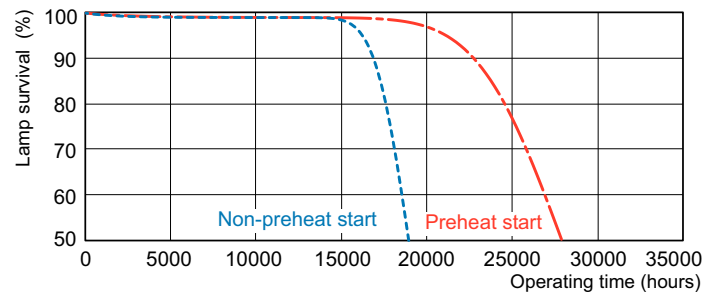

T5 Standard

F21T5/841/ALTO 40PK

Philips T5 Fluorescent Lamps featuring ALTO® Lamp Technology offer increased energy savings and low toxicity in a slim profile.

Product data

General Information	
Cap-Base	G5 [G5]
Life to 50% Failures Preheat (Nom)	24000 h
Features	HE Alto® [High Efficiency Alto]
System Description	HE [High Efficiency]
LSF Preheat 2000 h Rated	99 %
LSF Preheat 4000 h Rated	99 %
LSF Preheat 6000 h Rated	99 %
LSF Preheat 8000 h Rated	99 %
LSF Preheat 16000 h Rated	97 %
LSF Preheat 20000 h Rated	84 %
Light Technical	
Color Code	841 [CCT of 4100K]
Luminous Flux (Nom)	2100 lm
Luminous Flux (Rated) (Nom)	1850 lm
Color Designation	Cool White (CW)
Luminous Efficacy (@ Max Lumen, Rated) (Nom)	101 lm/W
Correlated Color Temperature (Nom)	4100 K
Luminous Efficacy (rated) (Nom)	90 lm/W
Color Rendering Index (Max)	85
Color Rendering Index (Min)	80
Color Rendering Index (Nom)	82
LLMF 2000 h Rated	96 %
LLMF 4000 h Rated	95 %

LLMF 6000 h Rated	94 %
LLMF 8000 h Rated	93 %
LLMF 12000 h Rated	92 %
LLMF 16000 h Rated	91 %
LLMF 20000 h Rated	90 %
Operating and Electrical	
Power (Rated) (Nom)	20.6 W
Lamp Current (Nom)	0.165 A
Temperature	
Design Temperature (Nom)	35 °C
Controls and Dimming	
Dimmable	Yes
Mechanical and Housing	
Cap-Base Information	Green [Green Base]
Approval and Application	
Energy Efficiency Label (EEL)	A
Mercury (Hg) Content (Nom)	1.4 mg
Product Data	
Order product name	F21T5/841/ALTO 40PK

Dimensional drawing

Product	D (max)	A (max)	B (max)	B (min)	C (max)
F21T5/841/ALTO 40PK	17 mm	849.0 mm	856.1 mm	853.7 mm	863.2 mm

TL5 HE F21T5/841 HE Alto

Photometric data

Lightcolor /840

Lightcolor /840

Lifetime