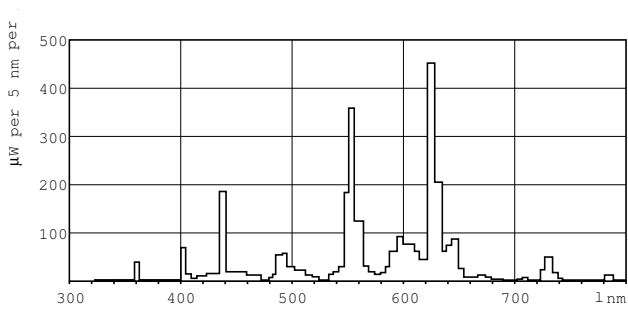

T5 Standard

F14T5/830/ALTO 40PK

Philips T5 Fluorescent Lamps featuring ALTO® Lamp Technology offer increased energy savings and low toxicity in a slim profile.

Product data

General Information	
Cap-Base	G5 [G5]
Life to 50% Failures Preheat (Nom)	24000 h
Features	HE Alto® [High Efficiency Alto]
System Description	HE [High Efficiency]
LSF Preheat 2000 h Rated	99 %
LSF Preheat 4000 h Rated	99 %
LSF Preheat 6000 h Rated	99 %
LSF Preheat 8000 h Rated	99 %
LSF Preheat 16000 h Rated	97 %
LSF Preheat 20000 h Rated	84 %
Light Technical	
Color Code	830 [CCT of 3000K]
Luminous Flux (Nom)	1350 lm
Luminous Flux (Rated) (Nom)	1200 lm
Color Designation	Warm White (WW)
Luminous Efficacy (@ Max Lumen, Rated) (Nom)	99 lm/W
Correlated Color Temperature (Nom)	3000 K
Luminous Efficacy (rated) (Nom)	86 lm/W
Color Rendering Index (Max)	85
Color Rendering Index (Min)	80
Color Rendering Index (Nom)	82
LLMF 2000 h Rated	96 %
LLMF 4000 h Rated	95 %

Numerator - Packs per outer box	40
Material Nr. (12NC)	927990483022
Net Weight (Piece)	54.000 g
ILCOS Code	FDH-14/30/1B-L/P-G5-16

Dimensional drawing

Product	D (max)	A (max)	B (max)	B (min)	C (max)
14W/830 Min Bipin T5 HE	17 mm	549.0 mm	556.1 mm	553.7 mm	563.2 mm
ALTO UNP/40					

TL5 HE F14T5/830 HE Alto

Photometric data

Lightcolor /830

Lightcolor /830

Lifetime

MASTER TL5 HE Life Expectancy 3 h cycle

MASTER TL5 HE Life Expectancy 12 h cycle

T5 Standard