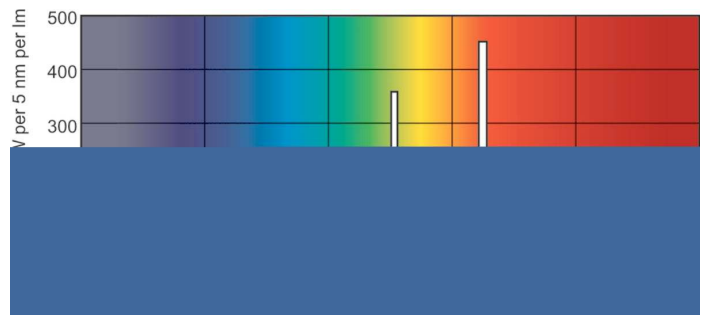

Numerator - Packs per outer box	40
Material Nr. (12NC)	927990483022
Net Weight (Piece)	54.000 g
ILCOS Code	FDH-14/30/1B-L/P-G5-16

Dimensional drawing

Product	D (max)	A (max)	B (max)	B (min)	C (max)
14W/830 Min Bipin T5 HE	17 mm	549.0 mm	556.1 mm	553.7 mm	563.2 mm
ALTO UNP/40					

TL5 HE F14T5/830 HE Alto

Photometric data

Lightcolor /830

Lightcolor /830

Lifetime

MASTER TL5 HE Life Expectancy 3 h cycle

MASTER TL5 HE Life Expectancy 12 h cycle

T5 Standard