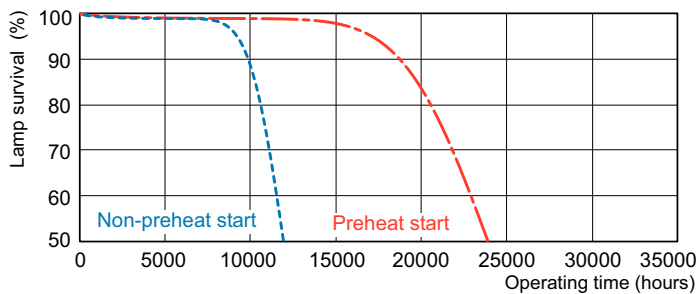

TL5 HE F14T5/830 HE Alto

Photometric data

Lightcolor /830

Lightcolor /830

Lifetime

MASTER TL5 HE Life Expectancy 3 h cycle

MASTER TL5 HE Life Expectancy 12 h cycle

T5 Standard