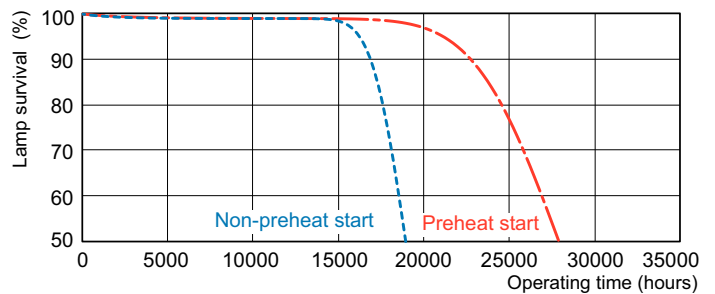

TL5 HE F14T5/830 HE Alto

Photometric data

Lightcolor /830

Lightcolor /830

Lifetime

MASTER TL5 HE Life Expectancy 3 h cycle

MASTER TL5 HE Life Expectancy 12 h cycle

T5 Standard