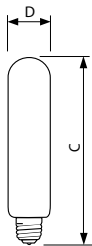

### Product data

General Information	
Cap-Base	E26 [ Single Contact Medium Screw]
Operating Position	Universal [ Universal]
Main Application	Showcase
Gas Filling	Vacuum

Light Technical	
Luminous Flux (Nom)	280 lm

Operating and Electrical	
Power (Rated) (Nom)	40 W
Voltage (Nom)	120 V

Mechanical and Housing	
Bulb Finish	Clear

Cap-Base Information	Brass [ Brass Base]
Filament Shape	C-8

Product Data	
Order product name	BC-40T10/CL
EAN/UPC - Product	067805126731
Order code	694950
Numerator - Quantity Per Pack	1
Numerator - Packs per outer box	12
Material Nr. (12NC)	925194836301
Net Weight (Piece)	0.030 kg

### Dimensional drawing