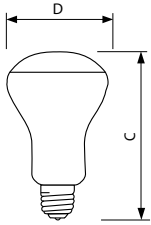

Mechanical and Housing	
Bulb Finish	Superlux
Cap-Base Information	Brass [ Brass Base]

Filament Shape	CC6 [ Straight]
----------------	-----------------

Product Data	
Order product name	BC40K16/SUPERLUX
EAN/UPC - Product	067805002110
Order code	809780
Numerator - Quantity Per Pack	1
Numerator - Packs per outer box	12
Material Nr. (12NC)	925185136301
Net Weight (Piece)	0.026 kg

### Dimensional drawing