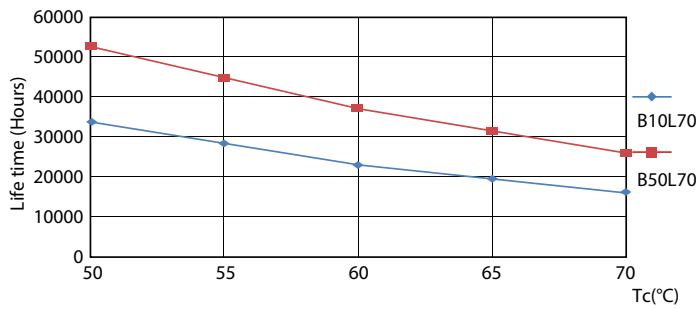

LEDtube 10W G13 850 ND

LEDtube 10W G13 850 ND