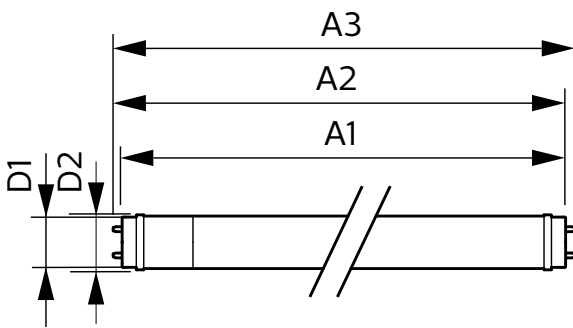

T8

Product Length	1200 mm
Bulb Shape	Tube, double-ended
Approval and Application	
Energy Saving Product	Yes
Approval Marks	RoHS compliance UL certificate DLC compliance
Energy Consumption kWh/1000 h	- kWh
Product Data	
Order product name	10T8/COR/48-840/IF16/G/DIM 10/1

EAN/UPC - Product	046677553234
Order code	553230
Numerator - Quantity Per Pack	1
Numerator - Packs per outer box	10
Material Nr. (12NC)	929001991734
Net Weight (Piece)	0.230 kg

Dimensional drawing

TLED 1200mmT8 120-277 10.5W 1650lm 4000K