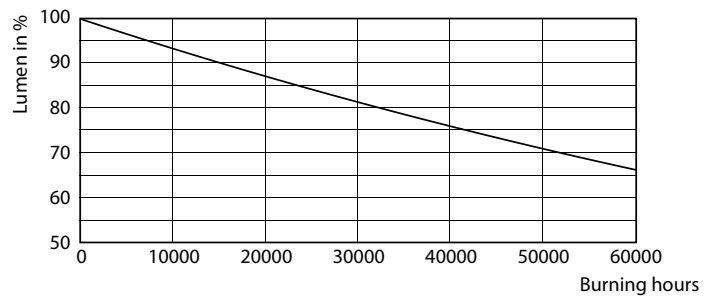

LEDtube 10W G13 850 ND

LEDtube 10W G13 850 ND