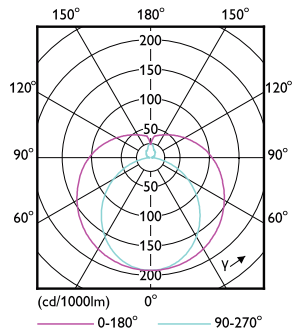

## Dimensional drawing

TLED 1200mmT8 120-277 10.5W 1650lm 4000K

Product	D1	D2	A1	A2	A3
10T8/COR/48-840/IF16/G/DIM 10/1	25.7 mm	28 mm	1198.1 mm	1205.2 mm	1212.3 mm

## Photometric data

LEDtube 10W G13 840 ND

LEDtube 10W G13 840 ND

Photometric data

Technical Parameters 43 Page 10

LEDtube 10W G13 840 ND

Lifetime

LEDtube 10W G13 850 ND