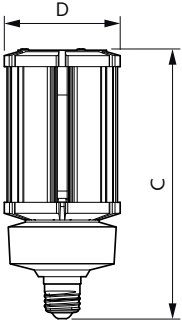

Product data

General Information	
Cap-Base	E26 [Single Contact Medium Screw]
Nominal lifetime	50,000 hour(s)
Switching Cycle	50,000
Lighting Technology	LED
EU RoHS compliant	Yes
Light Technical	
Color Code	850 [CCT of 5000K]
Luminous Flux	5,400 lumen
Color Designation	Daylight
Correlated Color Temperature (Nom)	5000 K
Luminous Efficacy (rated) (Nom)	150.00 lm/W
Color Consistency	ANSI 5000K quadrangle
Color rendering index (CRI)	80
LLMF At End Of Nominal Lifetime (Nom)	70 %
Operating and Electrical	
Line Frequency	50 to 60 Hz
Input Frequency	50 to 60 Hz
Power Consumption	36 W
Lamp Current (Nom)	400 mA
Starting Time (Nom)	1 s

Warm-up time to 60% light	1 s
Power Factor (Fraction)	0.9
Voltage (Nom)	100-277 V
Temperature	
Ambient temperature range	-20 °C to 45 °C
T-Case Maximum (Nom)	60 °C
Controls and Dimming	
Dimmable	No
Mechanical and Housing	
Bulb Finish	Clear
Bulb Material	Plastic
Bulb Shape	Corncob
Approval and Application	
Energy Consumption kWh/1000 h	36 kWh
Product Data	
Order product name	36CC/LED/850/ND E26 G2 BB 6/1
Order code	559716
Numerator - Quantity Per Pack	1

Dimensional drawing

Product	D	C
36CC/LED/850/ND E26 G2 BB 6/1	85 mm	201 mm

Photometric data

General uniform lighting - 36CC/LED/850/ND E26 G2 BB 6/1

Light Distribution Diagram - 36CC/LED/850/ND E26 G2 BB 6/1