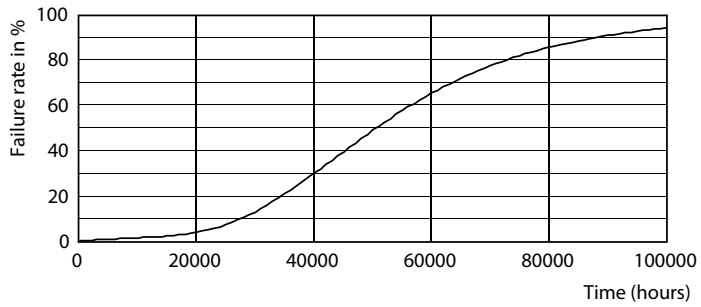

LED Corn Cobs

Lifetime

Life Expectancy Diagram - 36CC/LED/850/ND E26 G2 BB 6/1

Lumen Maintenance Diagram - 36CC/LED/850/ND E26 G2 BB 6/1