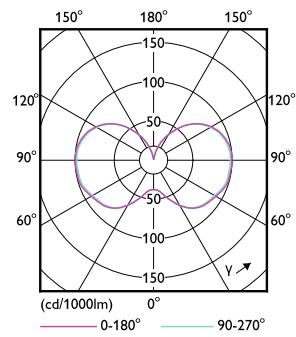

Product data

General Information	
Cap-Base	E26 [Single Contact Medium Screw]
Nominal lifetime	50,000 hour(s)
Switching Cycle	50,000
Lighting Technology	LED
EU RoHS compliant	Yes
Light Technical	
Color Code	850 [CCT of 5000K]
Luminous Flux	5,400 lumen
Color Designation	Daylight
Correlated Color Temperature (Nom)	5000 K
Luminous Efficacy (rated) (Nom)	150.00 lm/W
Color Consistency	ANSI 5000K quadrangle
Color rendering index (CRI)	80
LLMF At End Of Nominal Lifetime (Nom)	70 %
Operating and Electrical	
Line Frequency	50 to 60 Hz
Input Frequency	50 to 60 Hz
Power Consumption	36 W
Lamp Current (Nom)	400 mA
Starting Time (Nom)	1 s

Warm-up time to 60% light	1 s
Power Factor (Fraction)	0.9
Voltage (Nom)	100-277 V
Temperature	
Ambient temperature range	-20 °C to 45 °C
T-Case Maximum (Nom)	60 °C
Controls and Dimming	
Dimmable	No
Mechanical and Housing	
Bulb Finish	Clear
Bulb Material	Plastic
Bulb Shape	Corncob
Approval and Application	
Energy Consumption kWh/1000 h	36 kWh
Product Data	
Order product name	36CC/LED/850/ND E26 G2 BB 6/1
Order code	559716
Numerator - Quantity Per Pack	1

LED Corn Cobs

Numerator - Packs per outer box	6
Material Nr. (12NC)	929002396004
Full product name	36CC/LED/850/ND E26 G2 BB 6/1
EAN/UPC - Case	50046677559712

EAN/UPC - Product/Case	046677559717
------------------------	--------------

Dimensional drawing

Product	D	C
36CC/LED/850/ND E26 G2 BB 6/1	85 mm	201 mm

Photometric data

General uniform lighting - 36CC/LED/850/ND E26 G2 BB 6/1

Light Distribution Diagram - 36CC/LED/850/ND E26 G2 BB 6/1