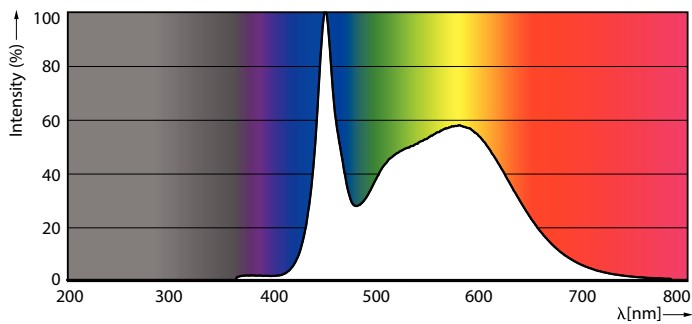

Product data

General Information	
Cap-Base	E26 [Single Contact Medium Screw]
Nominal lifetime	50,000 hour(s)
Switching Cycle	50,000
Lighting Technology	LED
EU RoHS compliant	Yes
Light Technical	
Color Code	850 [CCT of 5000K]
Luminous Flux	5,400 lumen
Color Designation	Daylight
Correlated Color Temperature (Nom)	5000 K
Luminous Efficacy (rated) (Nom)	150.00 lm/W
Color Consistency	ANSI 5000K quadrangle
Color rendering index (CRI)	80
LLMF At End Of Nominal Lifetime (Nom)	70 %
Operating and Electrical	
Line Frequency	50 to 60 Hz
Input Frequency	50 to 60 Hz
Power Consumption	36 W
Lamp Current (Nom)	400 mA
Starting Time (Nom)	1 s

Dimensional drawing

Product	D	C
36CC/LED/850/ND E26 G2 BB 6/1	85 mm	201 mm

Photometric data

General uniform lighting - 36CC/LED/850/ND E26 G2 BB 6/1

Light Distribution Diagram - 36CC/LED/850/ND E26 G2 BB 6/1

Spectral Power Distribution Colour - 36CC/LED/850/ND E26 G2 BB 6/1

LED Corn Cobs

Lifetime

Life Expectancy Diagram - 36CC/LED/850/ND E26 G2 BB 6/1

Lumen Maintenance Diagram - 36CC/LED/850/ND E26 G2 BB 6/1