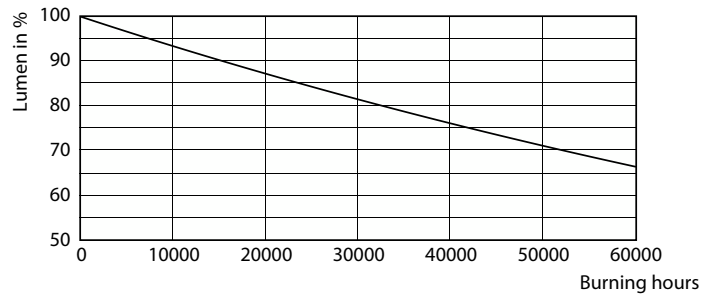

LED Corn Cobs

Lifetime

Life Expectancy Diagram - 36CC/LED/850/ND E26 G2 BB 6/1

Lumen Maintenance Diagram - 36CC/LED/850/ND E26 G2 BB 6/1