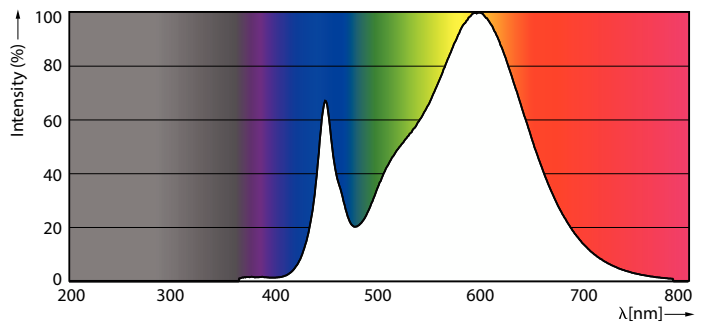

Product data

General Information		Warm-up time to 60% light	
Cap-Base	E26 [Single Contact Medium Screw]		1 s
Nominal lifetime	50,000 hour(s)	Power Factor (Fraction)	0.9
Switching Cycle	50,000	Voltage (Nom)	100-277 V
Lighting Technology	LED	Temperature	
EU RoHS compliant	Yes	Ambient temperature range	-20 °C to 45 °C
		T-Case Maximum (Nom)	60 °C
Light Technical		Controls and Dimming	
Color Code	830 [CCT of 3000K]	Dimmable	No
Luminous Flux	5,000 lumen	Mechanical and Housing	
Color Designation	White (WH)	Bulb Finish	Clear
Correlated Color Temperature (Nom)	3000 K	Bulb Material	Plastic
Luminous Efficacy (rated) (Nom)	138.00 lm/W	Bulb Shape	Corncob
Color Consistency	ANSI 3000K quadrangle	Approval and Application	
Color rendering index (CRI)	80	Energy Consumption kWh/1000 h	36 kWh
LLMF At End Of Nominal Lifetime (Nom)	70 %	Product Data	
Operating and Electrical		Order product name	36CC/LED/830/ND E26 G2 BB 6/1
Line Frequency	50 to 60 Hz	Order code	559690
Input Frequency	50 to 60 Hz	Numerator - Quantity Per Pack	1
Power Consumption	36 W		
Lamp Current (Nom)	400 mA		
Starting Time (Nom)	1 s		

Dimensional drawing

Product	D	C
36CC/LED/830/ND E26 G2 BB 6/1	85 mm	201 mm

Photometric data

General uniform lighting - 36CC/LED/830/ND E26 G2 BB 6/1

Spectral Power Distribution Colour - 36CC/LED/830/ND E26 G2 BB 6/1