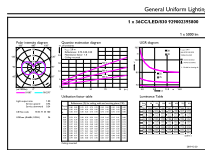

Product data

General Information		Warm-up time to 60% light	
Cap-Base	E26 [Single Contact Medium Screw]		1 s
Nominal lifetime	50,000 hour(s)	Power Factor (Fraction)	0.9
Switching Cycle	50,000	Voltage (Nom)	100-277 V
Lighting Technology	LED	Temperature	
EU RoHS compliant	Yes	Ambient temperature range	-20 °C to 45 °C
		T-Case Maximum (Nom)	60 °C
Light Technical		Controls and Dimming	
Color Code	830 [CCT of 3000K]	Dimmable	No
Luminous Flux	5,000 lumen	Mechanical and Housing	
Color Designation	White (WH)	Bulb Finish	Clear
Correlated Color Temperature (Nom)	3000 K	Bulb Material	Plastic
Luminous Efficacy (rated) (Nom)	138.00 lm/W	Bulb Shape	Corncob
Color Consistency	ANSI 3000K quadrangle	Approval and Application	
Color rendering index (CRI)	80	Energy Consumption kWh/1000 h	36 kWh
LLMF At End Of Nominal Lifetime (Nom)	70 %	Product Data	
Operating and Electrical		Order product name	36CC/LED/830/ND E26 G2 BB 6/1
Line Frequency	50 to 60 Hz	Order code	559690
Input Frequency	50 to 60 Hz	Numerator - Quantity Per Pack	1
Power Consumption	36 W		
Lamp Current (Nom)	400 mA		
Starting Time (Nom)	1 s		

Dimensional drawing

Product	D	C
36CC/LED/830/ND E26 G2 BB 6/1	85 mm	201 mm

Photometric data

General uniform lighting - 36CC/LED/830/ND E26 G2 BB 6/1

Spectral Power Distribution Colour - 36CC/LED/830/ND E26 G2 BB 6/1