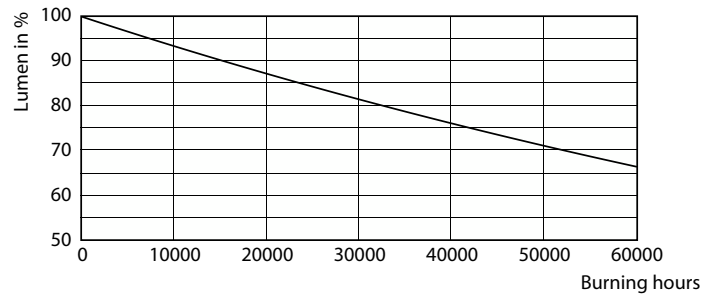

LED Corn Cobs

Lifetime

Life Expectancy Diagram - 36CC/LED/830/ND E26 G2 BB 6/1

Lumen Maintenance Diagram - 36CC/LED/830/ND E26 G2 BB 6/1