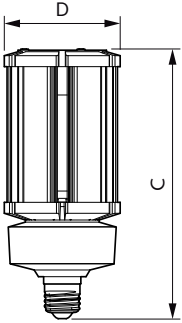

Product data

General Information		Warm-up time to 60% light	
Cap-Base	E26 [Single Contact Medium Screw]		1 s
Nominal lifetime	50,000 hour(s)	Power Factor (Fraction)	0.9
Switching Cycle	50,000	Voltage (Nom)	100-277 V
Lighting Technology	LED	Temperature	
EU RoHS compliant	Yes	Ambient temperature range	-20 °C to 45 °C
		T-Case Maximum (Nom)	60 °C
Light Technical		Controls and Dimming	
Color Code	830 [CCT of 3000K]	Dimmable	No
Luminous Flux	5,000 lumen	Mechanical and Housing	
Color Designation	White (WH)	Bulb Finish	Clear
Correlated Color Temperature (Nom)	3000 K	Bulb Material	Plastic
Luminous Efficacy (rated) (Nom)	138.00 lm/W	Bulb Shape	Corncob
Color Consistency	ANSI 3000K quadrangle	Approval and Application	
Color rendering index (CRI)	80	Energy Consumption kWh/1000 h	36 kWh
LLMF At End Of Nominal Lifetime (Nom)	70 %	Product Data	
Operating and Electrical		Order product name	36CC/LED/830/ND E26 G2 BB 6/1
Line Frequency	50 to 60 Hz	Order code	559690
Input Frequency	50 to 60 Hz	Numerator - Quantity Per Pack	1
Power Consumption	36 W		
Lamp Current (Nom)	400 mA		
Starting Time (Nom)	1 s		

LED Corn Cobs

Numerator - Packs per outer box	6
Material Nr. (12NC)	929002395804
Full product name	36CC/LED/830/ND E26 G2 BB 6/1
EAN/UPC - Case	50046677559699

EAN/UPC - Product/Case	046677559694
------------------------	--------------

Dimensional drawing

Product	D	C
36CC/LED/830/ND E26 G2 BB 6/1	85 mm	201 mm

Photometric data

General uniform lighting - 36CC/LED/830/ND E26 G2 BB 6/1

Spectral Power Distribution Colour - 36CC/LED/830/ND E26 G2 BB 6/1