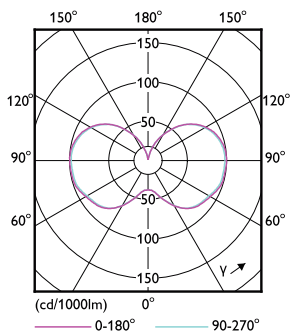

Product data

General Information		Warm-up time to 60% light	
Cap-Base	E26 [Single Contact Medium Screw]		1 s
Nominal lifetime	50,000 hour(s)	Power Factor (Fraction)	0.9
Switching Cycle	50,000	Voltage (Nom)	100-277 V
Lighting Technology	LED	Temperature	
EU RoHS compliant	Yes	Ambient temperature range	-20 °C to 45 °C
		T-Case Maximum (Nom)	60 °C
Light Technical		Controls and Dimming	
Color Code	830 [CCT of 3000K]	Dimmable	No
Luminous Flux	5,000 lumen	Mechanical and Housing	
Color Designation	White (WH)	Bulb Finish	Clear
Correlated Color Temperature (Nom)	3000 K	Bulb Material	Plastic
Luminous Efficacy (rated) (Nom)	138.00 lm/W	Bulb Shape	Corncob
Color Consistency	ANSI 3000K quadrangle	Approval and Application	
Color rendering index (CRI)	80	Energy Consumption kWh/1000 h	36 kWh
LLMF At End Of Nominal Lifetime (Nom)	70 %	Product Data	
Operating and Electrical		Order product name	36CC/LED/830/ND E26 G2 BB 6/1
Line Frequency	50 to 60 Hz	Order code	559690
Input Frequency	50 to 60 Hz	Numerator - Quantity Per Pack	1
Power Consumption	36 W		
Lamp Current (Nom)	400 mA		
Starting Time (Nom)	1 s		

Dimensional drawing

Product	D	C
36CC/LED/830/ND E26 G2 BB 6/1	85 mm	201 mm

Photometric data

General uniform lighting - 36CC/LED/830/ND E26 G2 BB 6/1

Spectral Power Distribution Colour - 36CC/LED/830/ND E26 G2 BB 6/1