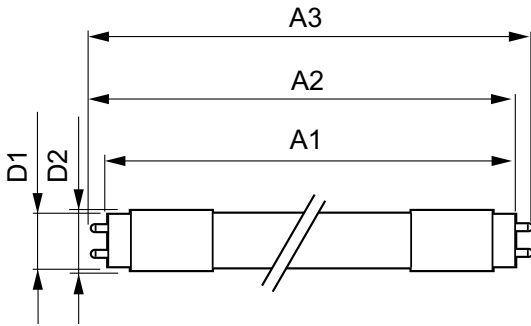

Product data

General Information	
Cap-Base	G13 [Medium Bi-Pin Fluorescent]
EU RoHS compliant	Yes
Nominal Lifetime (Nom)	70000 h
Switching Cycle	50000X
Technical Type	14.5-32W
Light Technical	
Color Code	830 [CCT of 3000K]
Beam Angle (Nom)	180 °
Luminous Flux (Nom)	2000 lm
Luminous Flux (Rated) (Nom)	2000 lm
Color Designation	White (WH)
Correlated Color Temperature (Nom)	3000 K
Luminous Efficacy (rated) (Nom)	137.00 lm/W
Color Consistency	<6
Color Rendering Index (Nom)	80
LLMF At End Of Nominal Lifetime (Nom)	70 %

T8

Controls and Dimming

Dimmable	No
----------	----

Mechanical and Housing

Bulb Material	Plastic
Product Length	1200 mm
Bulb Shape	Tube, double-ended

Approval and Application

Energy Saving Product	Yes
Approval Marks	RoHS compliance UL certificate DLC compliance

Energy Consumption kWh/1000 h	- kWh
-------------------------------	-------

Product Data

Order product name	14.5T8/MAS/48-830/MF20/P 10/1
EAN/UPC - Product	046677557386
Order code	557389
Numerator - Quantity Per Pack	1
Numerator - Packs per outer box	10
Material Nr. (12NC)	929002325404
Net Weight (Piece)	0.120 kg

Dimensional drawing

TLED T8 120-277V 14.5-32W 2000lm 3000K

Product	D1	D2	A1	A2	A3
14.5T8/MAS/48-830/MF20/P 10/1	25.7 mm	28 mm	1198 mm	1205 mm	1212 mm

Photometric data

LEDtube_14.5W_G13_830-GUL

LEDtube_G13_830-POC