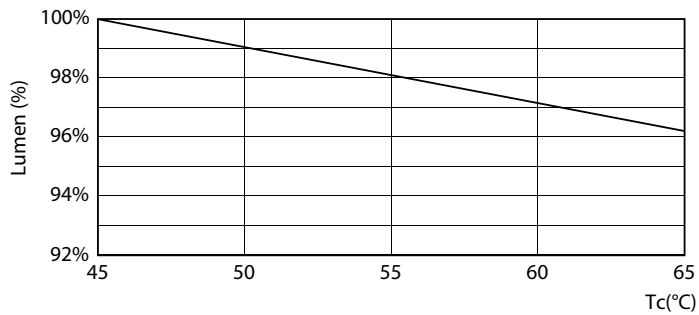

Lifetime

LEDtube_70K_1_LumenVsTc-LMP