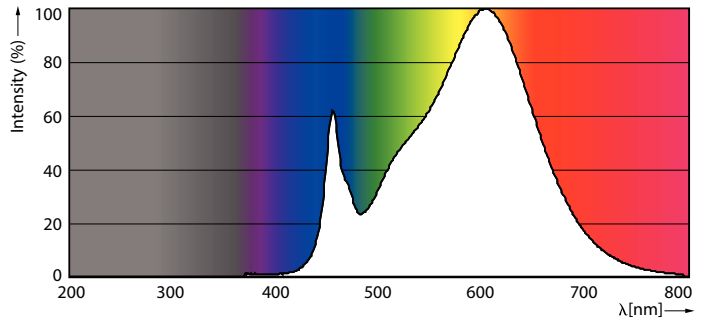

LEDtube_G13_830-POC