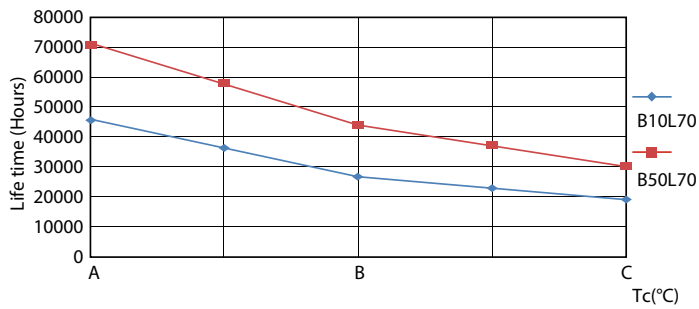

Product data

General Information	
Cap-Base	G13 [Medium Bi-Pin Fluorescent]
EU RoHS compliant	Yes
Nominal Lifetime (Nom)	70000 h
Switching Cycle	50000X
Technical Type	14.5-32W
Light Technical	
Color Code	830 [CCT of 3000K]
Beam Angle (Nom)	180 °
Luminous Flux (Nom)	2000 lm
Luminous Flux (Rated) (Nom)	2000 lm
Color Designation	White (WH)
Correlated Color Temperature (Nom)	3000 K
Luminous Efficacy (rated) (Nom)	137.00 lm/W
Color Consistency	<6
Color Rendering Index (Nom)	80
LLMF At End Of Nominal Lifetime (Nom)	70 %

Photometric data

LEDtube_G13_1-LDD

Lifetime

LEDtube_70K_1_LumenVsTc-LMP

LEDtube_70K_LifetimeVsTc-LED

LEDtube_70K-LED

LEDtube_70K_FailureRate-LED

T8