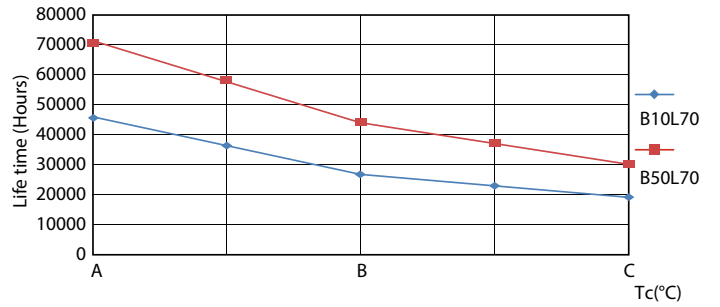

Product data

General Information	
Cap-Base	G13 [Medium Bi-Pin Fluorescent]
EU RoHS compliant	Yes
Nominal Lifetime (Nom)	70000 h
Switching Cycle	50000X
Technical Type	10.5-32W
Light Technical	
Color Code	850 [CCT of 5000K]
Beam Angle (Nom)	180 °
Luminous Flux (Nom)	1650 lm
Luminous Flux (Rated) (Nom)	1650 lm
Color Designation	Daylight [Daylight]
Correlated Color Temperature (Nom)	5000 K
Luminous Efficacy (rated) (Nom)	157.00 lm/W
Color Consistency	<5
Color Rendering Index (Nom)	80
LLMF At End Of Nominal Lifetime (Nom)	70 %

Photometric data

LEDtube_G13_1-LDD

Lifetime

LEDtube_70K-LED

LEDtube_70K_LumenVsTc-LMP

LEDtube_70K_LifetimeVsTc-LED

LEDtube_70K_FailureRate-LED

T8