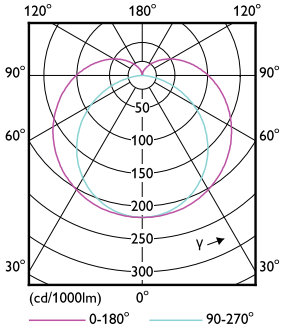

Photometric data

LEDtube_G13_1-LDD