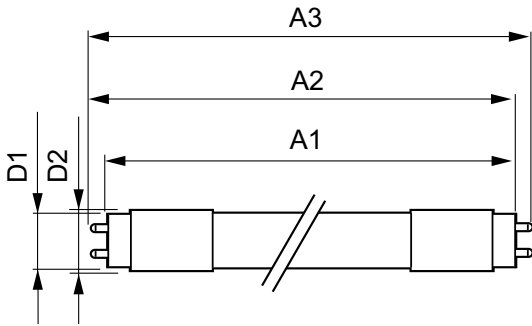

T8

Controls and Dimming

Dimmable	No
----------	----

Mechanical and Housing

Bulb Material	Plastic
Product Length	1200 mm
Bulb Shape	Tube, double-ended

Approval and Application

Energy Saving Product	Yes
Approval Marks	RoHS compliance UL certificate DLC compliance

Energy Consumption kWh/1000 h	- kWh
-------------------------------	-------

Product Data

Order product name	10.5T8/MAS/48-850/MF16/P 10/1
EAN/UPC - Product	046677557379
Order code	557371
Numerator - Quantity Per Pack	1
Numerator - Packs per outer box	10
Material Nr. (12NC)	929002325304
Net Weight (Piece)	0.120 kg

Dimensional drawing

TLED T8 120-277V 10.5-32W 1650lm 5000K

Product	D1	D2	A1	A2	A3
10.5T8/MAS/48-850/MF16/P 10/1	25.7 mm	28 mm	1198 mm	1205 mm	1212 mm

Photometric data

LEDtube_G13_850-POC

LEDtube_10.5W_G13_850-GUL