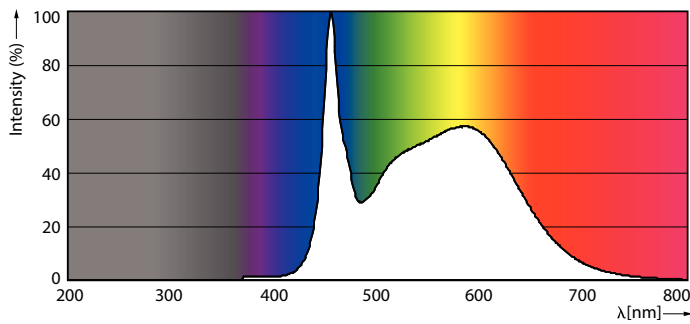

Photometric data

LEDtube_G13_850-POC

LEDtube_10.5W_G13_850-GUL