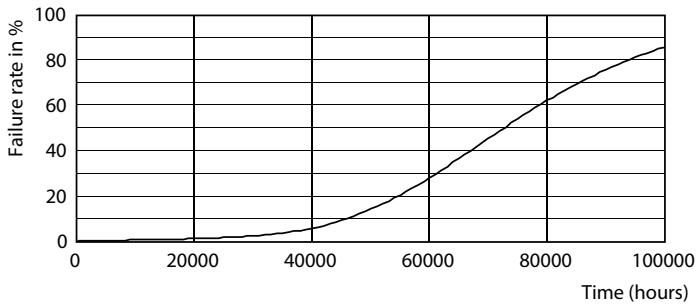

Lifetime

LEDtube_70K-LED