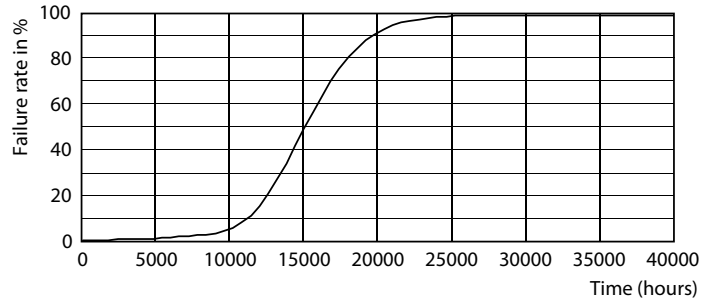

LED BR30

Lifetime

LEDBulbs BR30 120V 19-120W 1200lm 2700K E26 D

LEDBulbs BR30 120V 19-120W 1200lm 2700K E26 D