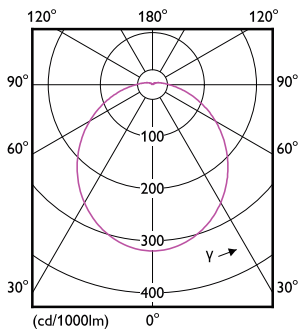

Photometric data

LEDBulbs_BR30 120V 72-65W 650lm 3000K E26 D