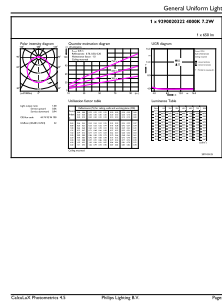

LEDBulbs_BR30 120V 72-65W 650lm 4000K E26 D