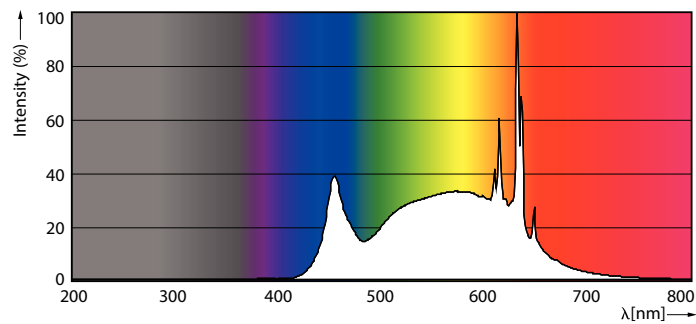

Product data

General information	
Cap-Base	E26 [Single Contact Medium Screw]
EU RoHS compliant	Yes
Nominal Lifetime (Nom)	15000 h
Switching Cycle	50000
Technical Type	7.2-65W
Light technical	
Color Code	940 [CCT of 4000K]
Beam Angle (Nom)	90 °
Luminous Flux (Nom)	650 lm
Color Designation	Cool White (CW)
Correlated Color Temperature (Nom)	4000 K
Luminous Efficacy (rated) (Nom)	90.00 lm/W
Color Consistency	<4
Color Rendering Index (Nom)	90
LLMF At End Of Nominal Lifetime (Nom)	70 %
Operating and electrical	
Input Frequency	60 Hz
Power (Rated) (Nom)	7.2 W
Lamp Current (Nom)	82 mA
Wattage Equivalent	65 W

7.2BR30/PER/940/P/E26/DIM 6/1FB T20

Product	D	C
7.2BR30/PER/940/P/E26/DIM 6/1FB T20	95 mm	132 mm

Photometric data

LEDBulbs_BR30 120V 72-65W 650lm 3000K E26 D

LEDBulbs_BR30 120V 72-65W 650lm 4000K E26 D

LEDBulbs_BR30 120V 72-65W 650lm 4000K E26 D