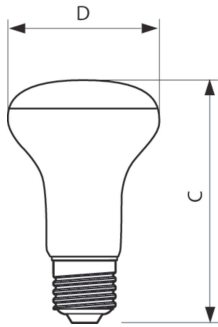

LED BR30

Order code	545913
Numerator - Quantity Per Pack	1
Numerator - Packs per outer box	6
Material Nr. (12NC)	929002032204

Net Weight (Piece)	0.060 kg

Dimensional drawing

7.2BR30/PER/940/P/E26/DIM 6/1FB T20

Product	D	C
7.2BR30/PER/940/P/E26/DIM 6/1FB T20	95 mm	132 mm