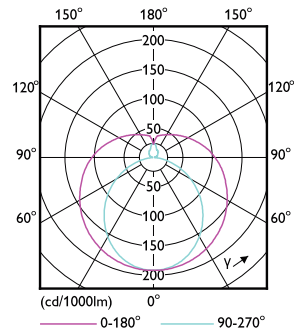

Dimensional drawing

TLED 1200mmT8 120-277 10.5W 1650lm 5000K

Product	D1	D2	A1	A2	A3
10T8/COR/48-850/IF16/G 25/1	25.7 mm	28 mm	1198.1 mm	1205.2 mm	1212.3 mm

Photometric data

LEDtube 10W G13 850 ND

LEDtube 10W G13 850 ND