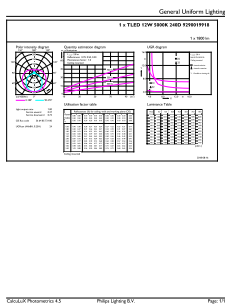

T8

Mechanical and Housing

Product Length 1200 mm

Approval and Application

Energy Efficiency Label (EEL) Not applicable
 Energy Saving Product Yes
 Approval Marks UL certificate RoHS compliance DLC compliance
 Energy Consumption kWh/1000 h - kWh
 Energy Certifications DLC Standard

Product Data

Order product name 10T8/COR/48-850/IF16/G 25/1
 EAN/UPC - Product 046677541996
 Order code 541994
 Numerator - Quantity Per Pack 1
 Numerator - Packs per outer box 25
 Material Nr. (12NC) 929001991804
 Net Weight (Piece) 0.215 kg

Dimensional drawing

TLED 1200mmT8 120-277 10.5W 1650lm 5000K

Product	D1	D2	A1	A2	A3
10T8/COR/48-850/IF16/G 25/1	25.7 mm	28 mm	1198.1 mm	1205.2 mm	1212.3 mm

Photometric data

LEDtube 10W G13 850 ND

LEDtube 10W G13 850 ND

Photometric data

LEDtube 10W G13 850 ND

Lifetime

LEDtube 10W G13 850 ND

LEDtube 10W G13 850 ND

LEDtube 10W G13 850 ND

LEDtube 10W G13 850 ND

T8