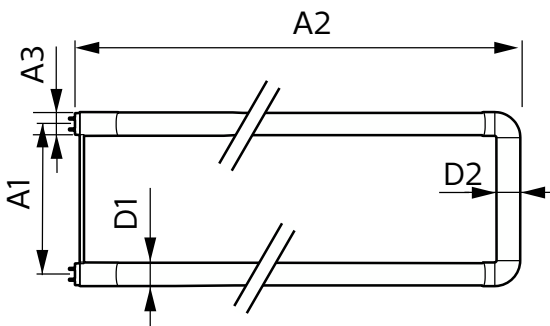

T8

Bulb Shape	Tube, double-ended
Approval and Application	
Energy Saving Product	Yes
Approval Marks	RoHS compliance UL certificate DLC compliance
Energy Consumption kWh/1000 h	- kWh
Energy Certifications	DLC Standard
Product Data	
Order product name	13T8-6U/MAS/24-830/IF20/P/DIM 10/1

EAN/UPC - Product	046677541859
Order code	541854
Numerator - Quantity Per Pack	1
Numerator - Packs per outer box	10
Material Nr. (12NC)	929001987404
Net Weight (Piece)	0.270 kg

Dimensional drawing

TLED IF MasterClass U bent 2000lm 3000K