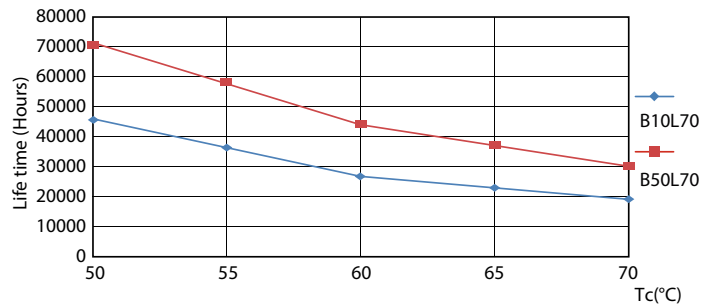

## Photometric data

G13 3000K 2000lm

G13 3000K 2000lm

Photometric data

G13 3000K 2000lm

Lifetime

G13 3000K 2000lm

G13 4000K