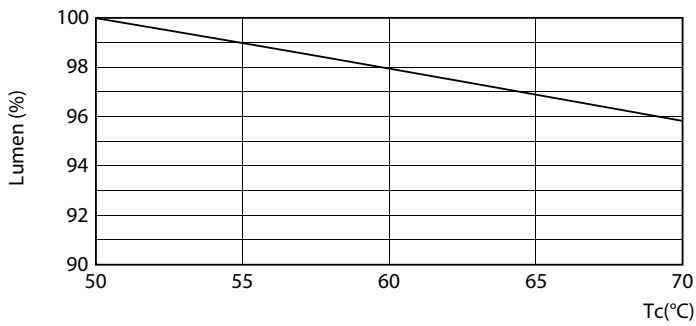

## Photometric data

G13 3000K 2000lm

G13 3000K 2000lm

Photometric data

G13 3000K 2000lm

Lifetime

G13 3000K 2000lm

G13 4000K