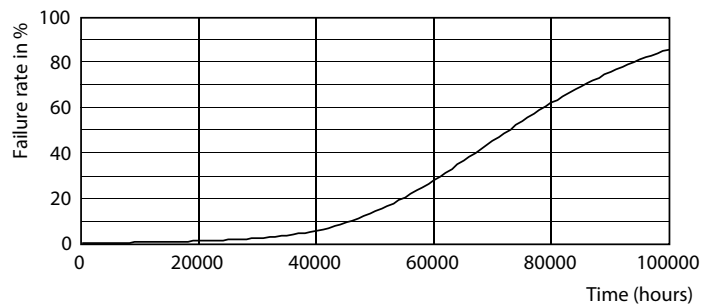

## Photometric data

G13 3000K 2000lm

G13 3000K 2000lm

Photometric data

G13 3000K 2000lm

Lifetime

G13 3000K 2000lm

G13 4000K