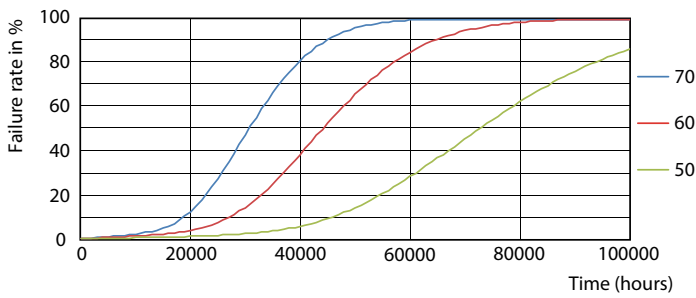

## Photometric data

G13 3000K 2000lm

G13 3000K 2000lm

Photometric data

G13 3000K 2000lm

Lifetime

G13 3000K 2000lm

G13 4000K