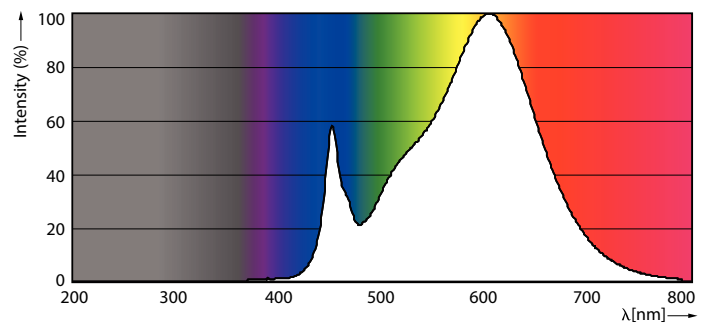

## Photometric data

G13 3000K 2000lm

G13 3000K 2000lm

Photometric data

G13 3000K 2000lm

Lifetime

G13 3000K 2000lm

G13 4000K