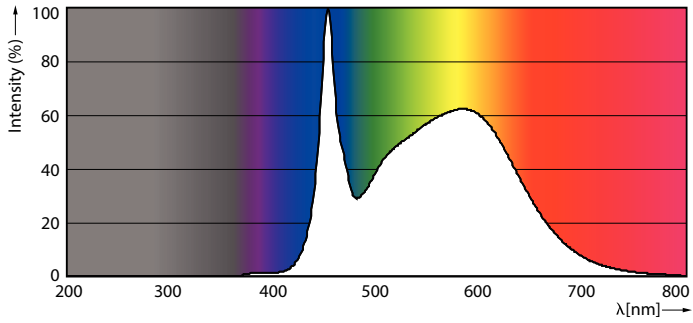

Product data

General Information	
Cap-Base	G13 [Medium Bi-Pin Fluorescent]
EU RoHS compliant	Yes
Nominal Lifetime (Nom)	70000 h
Switching Cycle	50000X
Light Technical	
Color Code	850 [CCT of 5000K]
Beam Angle (Nom)	180 °
Luminous Flux (Nom)	1200 lm
Color Designation	Daylight [Daylight]
Correlated Color Temperature (Nom)	5000 K
Luminous Efficacy (rated) (Nom)	164.00 lm/W
Color Consistency	<5
Color Rendering Index (Nom)	80
LLMF At End Of Nominal Lifetime (Nom)	70 %
Operating and Electrical	
Input Frequency	20K to 120K Hz
Power (Rated) (Nom)	7 W

Dimensional drawing

TLED IF MasterClass 2ft 1100lm 5000K

Product	D1	D2	A1	A2	A3
7T8/MAS/24-850/IF11/P/DIM 10/1	25.7 mm	26.3 mm	588.6 mm	595.7 mm	602.8 mm

Photometric data

G13 5000K 1150lm

G13 4000K

Photometric data