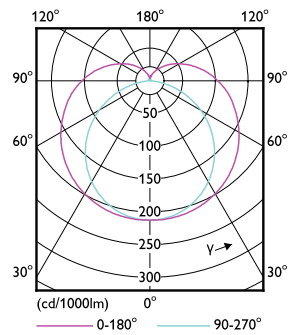

Dimensional drawing

TLED IF MasterClass 2ft 1100lm 5000K

Product	D1	D2	A1	A2	A3
7T8/MAS/24-850/IF11/P/DIM 10/1	25.7 mm	26.3 mm	588.6 mm	595.7 mm	602.8 mm

Photometric data

G13 5000K 1150lm

G13 4000K

Photometric data