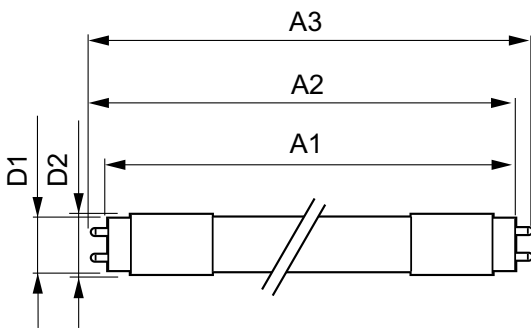

T8

Product Length	600 mm
Bulb Shape	Tube, double-ended
Approval and Application	
Energy Saving Product	Yes
Approval Marks	RoHS compliance UL certificate DLC compliance
Energy Consumption kWh/1000 h	- kWh
Energy Certifications	DLC Standard

Product Data	
Order product name	7T8/MAS/24-850/IF11/P/DIM 10/1
EAN/UPC - Product	046677541842
Order code	541847
Numerator - Quantity Per Pack	1
Numerator - Packs per outer box	10
Material Nr. (12NC)	929001987204
Net Weight (Piece)	0.080 kg

Dimensional drawing

TLED IF MasterClass 2ft 1100lm 5000K