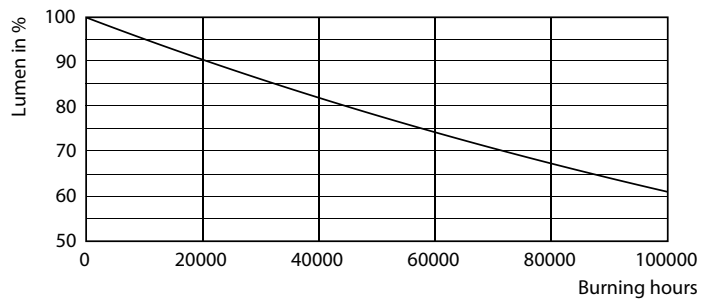

G13 5000K 1150lm

Lifetime

G13 4000K

G13 4000K

G13 4000K

G13 4000K

T8

Lifetime