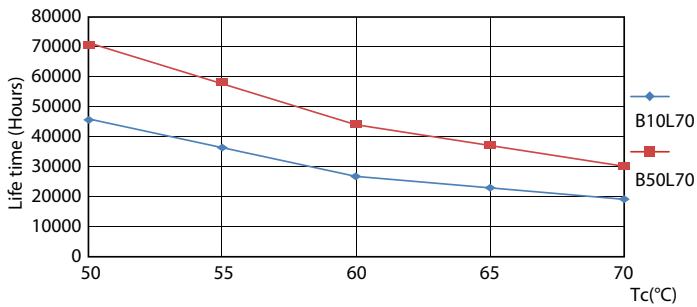

Lifetime

G13 4000K