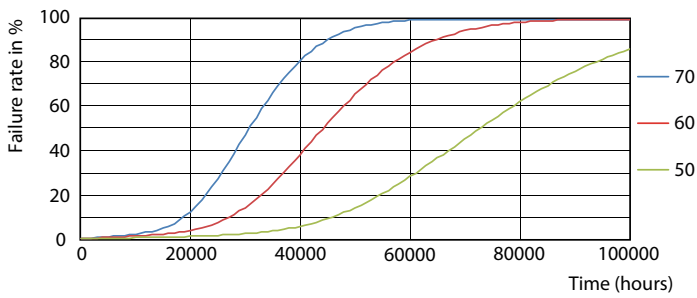

G13 5000K 1150lm

Lifetime

G13 4000K

G13 4000K

G13 4000K

G13 4000K

T8

Lifetime