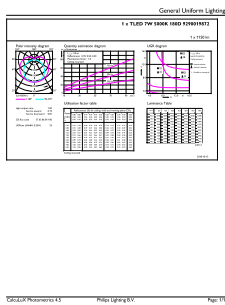

T8

Product Length	600 mm
Bulb Shape	Tube, double-ended
Approval and Application	
Energy Saving Product	Yes
Approval Marks	RoHS compliance UL certificate DLC compliance
Energy Consumption kWh/1000 h	- kWh
Energy Certifications	DLC Standard

Product Data	
Order product name	7T8/MAS/24-850/IF11/P/DIM 10/1
EAN/UPC - Product	046677541842
Order code	541847
Numerator - Quantity Per Pack	1
Numerator - Packs per outer box	10
Material Nr. (12NC)	929001987204
Net Weight (Piece)	0.080 kg

Dimensional drawing

TLED IF MasterClass 2ft 1100lm 5000K

Product	D1	D2	A1	A2	A3
7T8/MAS/24-850/IF11/P/DIM 10/1	25.7 mm	26.3 mm	588.6 mm	595.7 mm	602.8 mm

Photometric data

G13 5000K 1150lm

G13 4000K

Photometric data