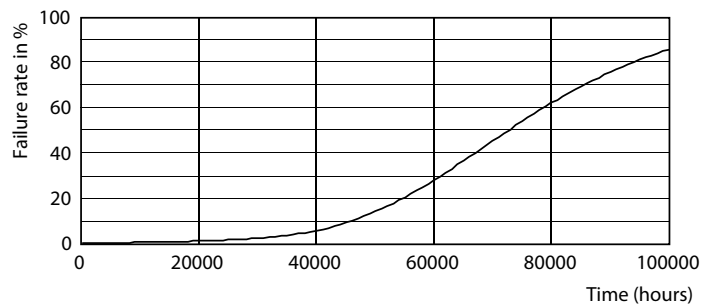

G13 5000K 1150lm

Lifetime

G13 4000K

G13 4000K

G13 4000K

G13 4000K

T8

Lifetime