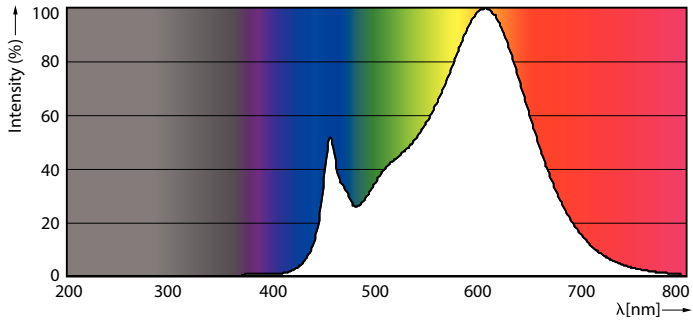

### Product data

General Information	
Cap-Base	G13 [ Medium Bi-Pin Fluorescent]
EU RoHS compliant	Yes
Nominal Lifetime (Nom)	70000 h
Switching Cycle	50000X
Light Technical	
Color Code	830 [ CCT of 3000K]
Beam Angle (Nom)	180 °
Luminous Flux (Nom)	1150 lm
Color Designation	White (WH)
Correlated Color Temperature (Nom)	3000 K
Luminous Efficacy (rated) (Nom)	157.00 lm/W
Color Consistency	<6
Color Rendering Index (Nom)	80
LLMF At End Of Nominal Lifetime (Nom)	70 %
Operating and Electrical	
Input Frequency	20K to 120K Hz
Power (Rated) (Nom)	7 W

## Photometric data

G13 3000K 1100lm

G13 4000K

Photometric data

G13 3000K 1100lm

Lifetime

G13 4000K

G13 4000K