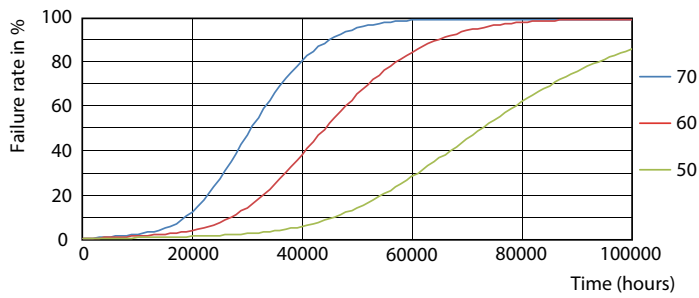

## Photometric data

G13 3000K 1100lm

G13 4000K

Photometric data

G13 3000K 1100lm

Lifetime

G13 4000K

G13 4000K