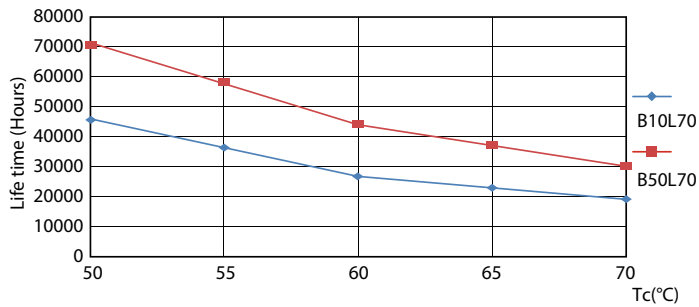

## Photometric data

G13 3000K 1100lm

G13 4000K

Photometric data

G13 3000K 1100lm

Lifetime

G13 4000K

G13 4000K