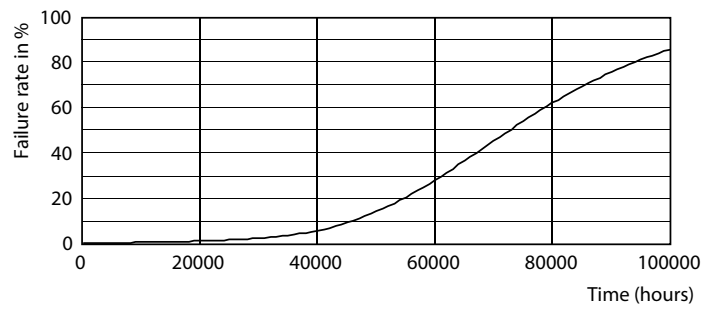

Photometric data

Lifetime

G13 4000K

G13 4000K