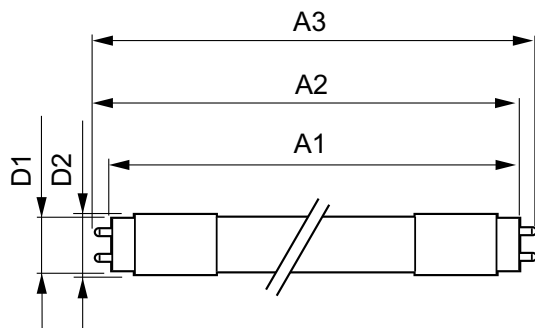

T8

Product Length	600 mm
Approval and Application	
Energy Efficiency Label (EEL)	Not applicable
Energy Saving Product	Yes
Approval Marks	RoHS compliance UL certificate
Energy Consumption kWh/1000 h	- kWh
Energy Certifications	DLC Standard

Product Data

Order product name	7T8/MAS/24-830/IF10/P/DIM 10/1

EAN/UPC - Product	046677541811
Order code	541813
Numerator - Quantity Per Pack	1
Numerator - Packs per outer box	10
Material Nr. (12NC)	929001986904
Net Weight (Piece)	0.080 kg

Dimensional drawing

TLED IF MasterClass 2ft 1000lm 3000K

Product	D1	D2	A1	A2	A3
7T8/MAS/24-830/ IF10/P/DIM 10/1	25.7 mm	26.3 mm	588.6 mm	595.7 mm	602.8 mm

Photometric data

G13 3000K 1100lm