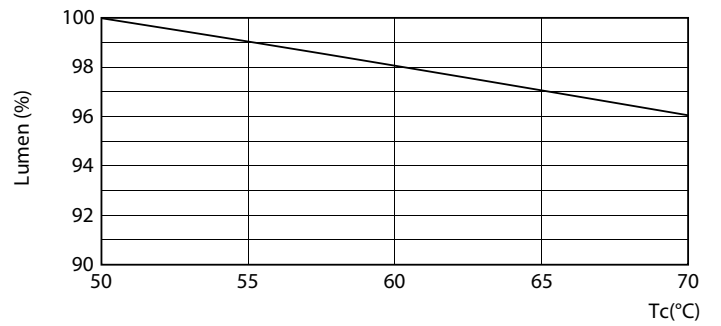

## Photometric data

G13 3000K 1100lm

G13 4000K

Photometric data

G13 3000K 1100lm

Lifetime

G13 4000K

G13 4000K