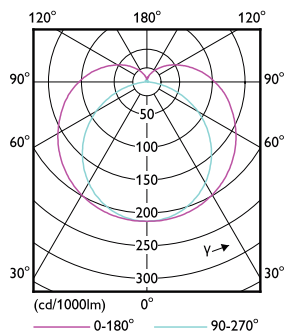

## Dimensional drawing

TLED IF MasterClass 2ft 1000lm 3000K

Product	D1	D2	A1	A2	A3
7T8/MAS/24-830/ IF10/P/DIM 10/1	25.7 mm	26.3 mm	588.6 mm	595.7 mm	602.8 mm

## Photometric data

G13 3000K 1100lm

G13 4000K

Photometric data

G13 3000K 1100lm

Lifetime

G13 4000K

G13 4000K