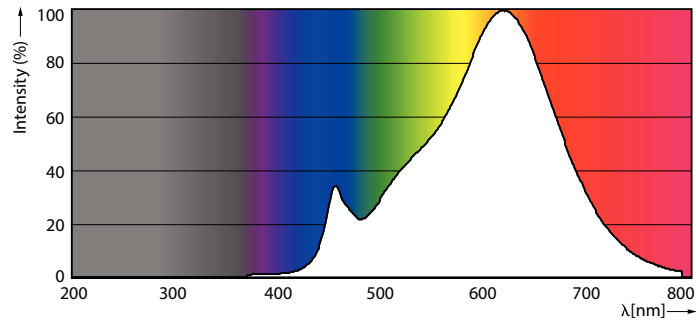

Photometric data

Spectral Power Distribution Colour - 8A19/PER/927-922/CL/G/E26/WGX 1FB T20