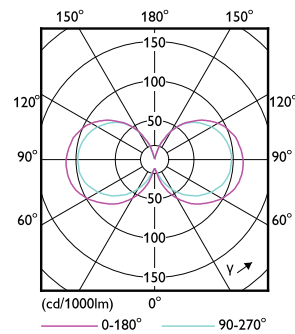

### Product data

General Information		Power Consumption	
Cap-Base	E26 [Single Contact Medium Screw]	Lamp Current (Nom)	85 mA
Nominal lifetime	15,000 hour(s)	Wattage Equivalent	60 W
Switching Cycle	20,000	Starting Time (Nom)	0.5 s
Rated Lifetime (Hours)	15,000 hour(s)	Warm-up time to 60% light	0.5 s
Lighting Technology	LED	Power Factor (Fraction)	0.75
EU RoHS compliant	Yes	Voltage (Nom)	120 V
Light Technical		Temperature	
Color Code	927-922 [CCT of 2700K-2200K]	T-Case Maximum (Nom)	60 °C
Beam Angle (Nom)	300 degree(s)	Controls and Dimming	
Luminous Flux	800 lumen	Dimmable	Yes
Color Designation	Warm Glow(WG)	Mechanical and Housing	
Correlated Color Temperature (Nom)	2700 2200 K	Bulb Finish	Clear
Luminous Efficacy (rated) (Nom)	100.00 lm/W	Bulb Material	Glass
Color Consistency	<4	Bulb Shape	A19 [A 19mm]
Color rendering index (CRI)	90	Approval and Application	
LLMF At End Of Nominal Lifetime (Nom)	70 %	Energy Consumption kWh/1000 h	- kWh
Operating and Electrical		Energy Certifications	Energy Star
Line Frequency	50 to 60 Hz		
Input Frequency	50 to 60 Hz		

## Dimensional drawing

Product	D	C
8A19/PER/927-922/CL/G/E26/WGX 1FB T20	60 mm	108 mm

## Photometric data

Spectral Power Distribution Colour - 8A19/PER/927-922/CL/G/E26/WGX 1FB T20

General uniform lighting - 8A19/PER/927-922/CL/G/E26/WGX 1FB T20

Light Distribution Diagram - 8A19/PER/927-922/CL/G/E26/WGX 1FB T20