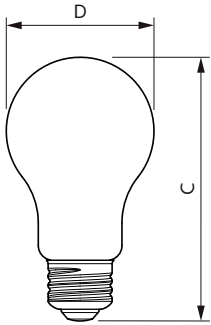

### Product data

General Information		Power Consumption	
Cap-Base	E26 [Single Contact Medium Screw]	Lamp Current (Nom)	85 mA
Nominal lifetime	15,000 hour(s)	Wattage Equivalent	60 W
Switching Cycle	20,000	Starting Time (Nom)	0.5 s
Rated Lifetime (Hours)	15,000 hour(s)	Warm-up time to 60% light	0.5 s
Lighting Technology	LED	Power Factor (Fraction)	0.75
EU RoHS compliant	Yes	Voltage (Nom)	120 V
Light Technical		Temperature	
Color Code	927-922 [CCT of 2700K-2200K]	T-Case Maximum (Nom)	60 °C
Beam Angle (Nom)	300 degree(s)	Controls and Dimming	
Luminous Flux	800 lumen	Dimmable	Yes
Color Designation	Warm Glow(WG)	Mechanical and Housing	
Correlated Color Temperature (Nom)	2700 2200 K	Bulb Finish	Clear
Luminous Efficacy (rated) (Nom)	100.00 lm/W	Bulb Material	Glass
Color Consistency	<4	Bulb Shape	A19 [A 19mm]
Color rendering index (CRI)	90	Approval and Application	
LLMF At End Of Nominal Lifetime (Nom)	70 %	Energy Consumption kWh/1000 h	- kWh
Operating and Electrical		Energy Certifications	Energy Star
Line Frequency	50 to 60 Hz		
Input Frequency	50 to 60 Hz		

## Dimensional drawing

Product	D	C
8A19/PER/927-922/CL/G/E26/WGX 1FB T20	60 mm	108 mm