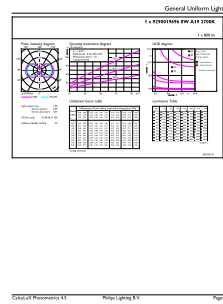

General uniform lighting - 8A19/PER/927-922/CL/G/E26/WGX 1FB T20

Photometric data