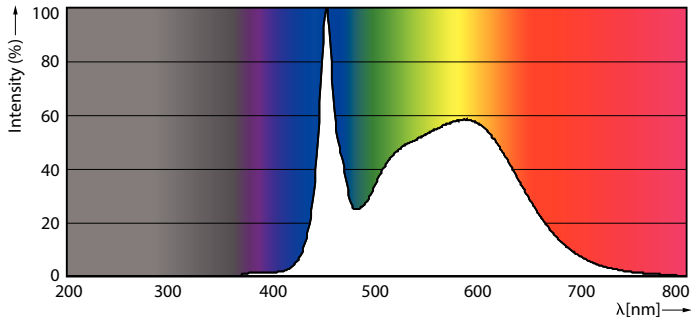

Product data

General Information	
Cap-Base	G13 [Medium Bi-Pin Fluorescent]
EU RoHS compliant	Yes
Nominal Lifetime (Nom)	70000 h
Switching Cycle	50000X

Light Technical	
Color Code	850 [CCT of 5000K]
Beam Angle (Nom)	180 °
Luminous Flux (Nom)	1400 lm
Color Designation	Daylight [Daylight]
Correlated Color Temperature (Nom)	5000 K
Luminous Efficacy (rated) (Nom)	164.00 lm/W
Color Consistency	<5
Color Rendering Index (Nom)	80
LLMF At End Of Nominal Lifetime (Nom)	70 %

TLED IF MasterClass 3ft 1400lm 5000K

Photometric data

G13 5000K 1400lm

G13 4000K

Photometric data

G13 5000K 1400lm

Lifetime

G13 4000K