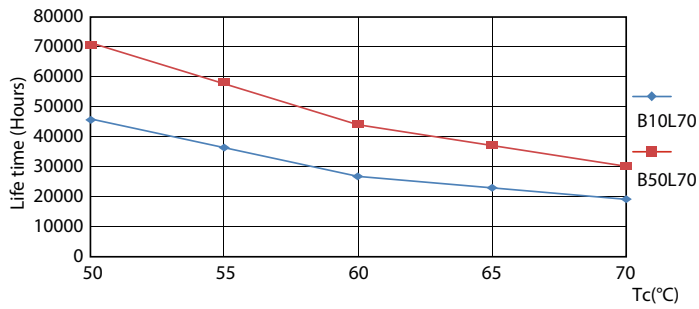

TLED IF MasterClass 3ft 1400lm 5000K

Photometric data

G13 5000K 1400lm

G13 4000K

Photometric data

G13 5000K 1400lm

Lifetime

G13 4000K