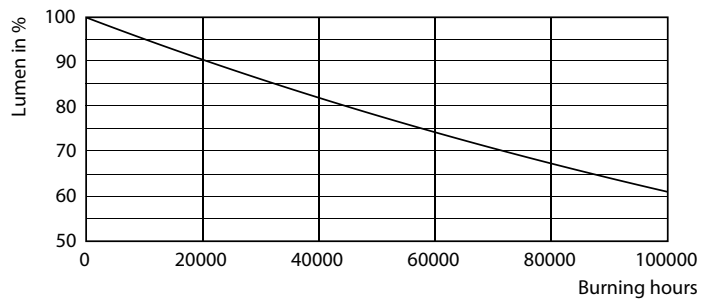

TLED IF MasterClass 3ft 1400lm 5000K

Photometric data

G13 5000K 1400lm

G13 4000K

Photometric data

G13 5000K 1400lm

Lifetime

G13 4000K

G13 4000K

G13 4000K

G13 4000K

T8

Lifetime

G13 4000K