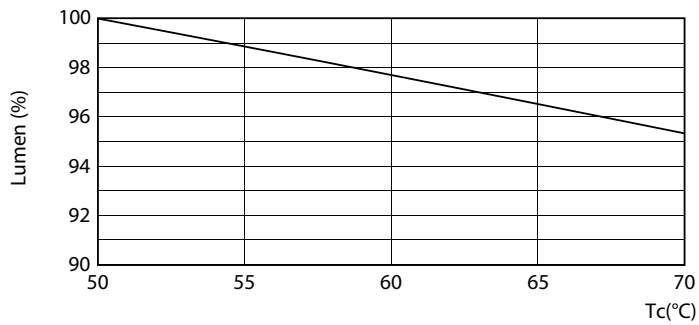

Photometric data

Lifetime

G13 4000K