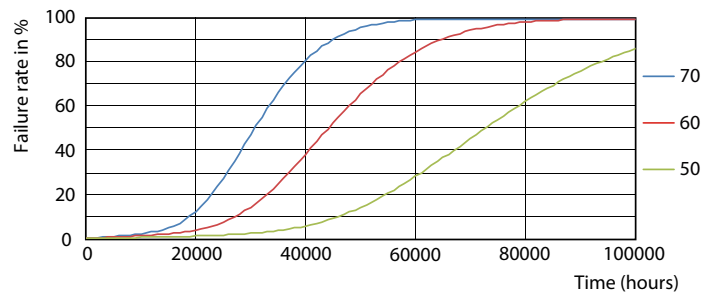

TLED IF MasterClass 3ft 1400lm 5000K

Photometric data

G13 5000K 1400lm

G13 4000K

Photometric data

G13 5000K 1400lm

Lifetime

G13 4000K