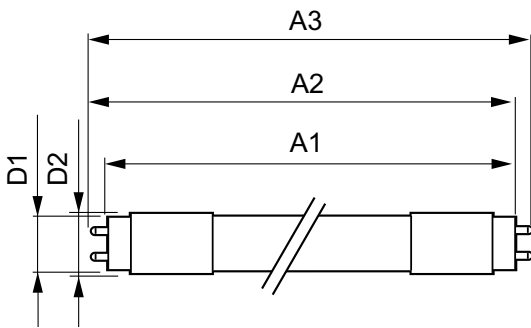

T8

Bulb Shape	Tube, double-ended
Approval and Application	
Energy Saving Product	Yes
Approval Marks	RoHS compliance UL certificate DLC compliance
Energy Consumption kWh/1000 h	- kWh
Energy Certifications	DLC Standard
Product Data	
Order product name	8.5T8/MAS/36-850/IF14/P/DIM 10/1

EAN/UPC - Product	046677539887
Order code	539882
Numerator - Quantity Per Pack	1
Numerator - Packs per outer box	10
Material Nr. (12NC)	929001967704
Net Weight (Piece)	0.160 kg

Dimensional drawing

Product	D1	D2	A1	A2	A3
8.5T8/MAS/36-850/IF14/P/DIM 10/1	25.7 mm	26.3 mm	893.4 mm	900.5 mm	907.6 mm

TLED IF MasterClass 3ft 1400lm 5000K