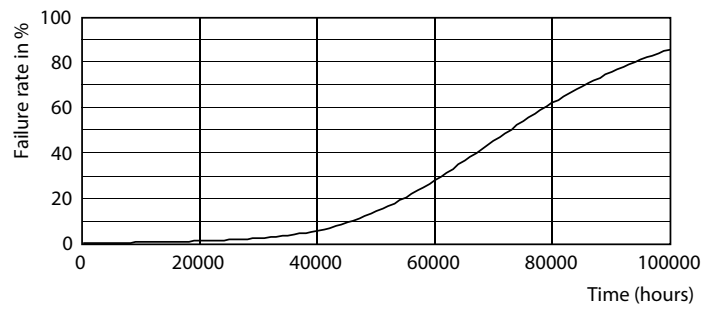

G13 4000K

G13 4000K