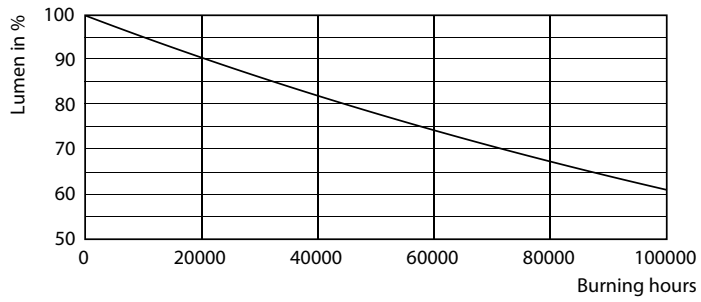

Product data

General Information	
Cap-Base	G13 [Medium Bi-Pin Fluorescent]
EU RoHS compliant	Yes
Nominal Lifetime (Nom)	70000 h
Switching Cycle	50000X
Light Technical	
Color Code	841 [CCT of 4100K (841)]
Beam Angle (Nom)	180 °
Luminous Flux (Nom)	1400 lm
Color Designation	Cool White (CW)
Correlated Color Temperature (Nom)	4000 K
Luminous Efficacy (rated) (Nom)	164.00 lm/W
Color Consistency	<6
Color Rendering Index (Nom)	80
LLMF At End Of Nominal Lifetime (Nom)	70 %
Operating and Electrical	
Input Frequency	20K to 120K Hz
Power (Rated) (Nom)	8.5 W

Dimensional drawing

TLED IF MasterClass 3ft 1400lm 4000K

Product	D1	D2	A1	A2	A3
8.5T8/MAS/36-840/ IF14/P/DIM 10/1	25.7 mm	26.3 mm	893.4 mm	900.5 mm	907.6 mm

Photometric data

G13 4000K 1400lm

G13 4000K 1400lm

Photometric data

G13 4000K

Lifetime

G13 4000K

G13 4000K

G13 4000K

G13 4000K

T8

Lifetime

G13 4000K