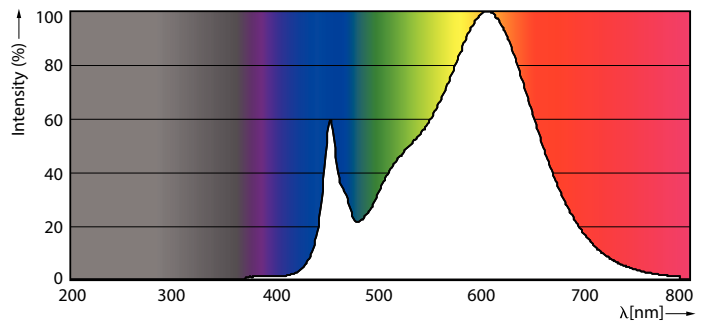

Product data

General Information	
Cap-Base	G13 [Medium Bi-Pin Fluorescent]
EU RoHS compliant	Yes
Nominal Lifetime (Nom)	70000 h
Switching Cycle	50000X
Light Technical	
Color Code	841 [CCT of 4100K (841)]
Beam Angle (Nom)	180 °
Luminous Flux (Nom)	1400 lm
Color Designation	Cool White (CW)
Correlated Color Temperature (Nom)	4000 K
Luminous Efficacy (rated) (Nom)	164.00 lm/W
Color Consistency	<6
Color Rendering Index (Nom)	80
LLMF At End Of Nominal Lifetime (Nom)	70 %
Operating and Electrical	
Input Frequency	20K to 120K Hz
Power (Rated) (Nom)	8.5 W

Dimensional drawing

TLED IF MasterClass 3ft 1400lm 4000K

Product	D1	D2	A1	A2	A3
8.5T8/MAS/36-840/ IF14/P/DIM 10/1	25.7 mm	26.3 mm	893.4 mm	900.5 mm	907.6 mm

Photometric data

G13 4000K 1400lm

G13 4000K 1400lm

Photometric data

G13 4000K

Lifetime

G13 4000K

G13 4000K

G13 4000K

G13 4000K

T8