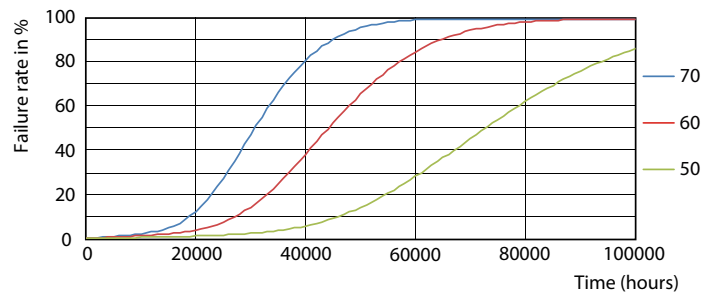

Photometric data

G13 4000K

Lifetime

G13 4000K

G13 4000K

G13 4000K

G13 4000K

T8

Lifetime

G13 4000K