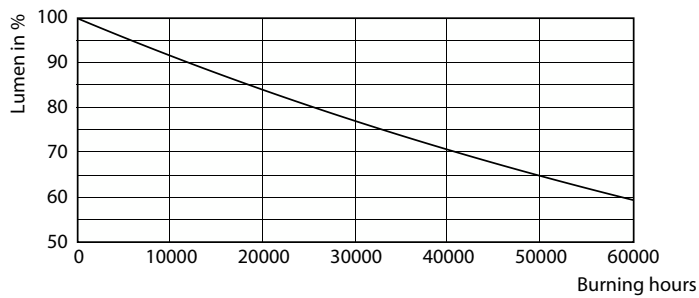

UniversalFit (UL Type-A) T8

Photometric data

Lifetime

Life Expectancy Diagram - 16T8/LED/48-840/UF18/G 10/1