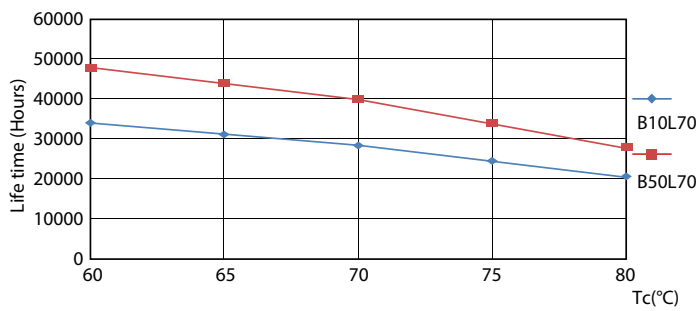

Lumen Maintenance Diagram - 16T8/LED/48-840/UF18/G 10/1

Life Expectancy Diagram - 16T8/LED/48-840/UF18/G 10/1