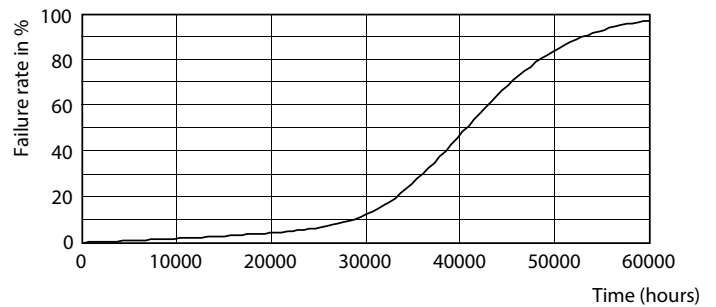

Life Expectancy Diagram - 16T8/LED/48-840/UF18/G 10/1