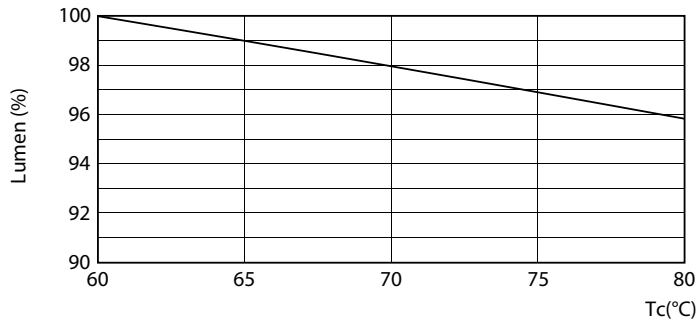

Product data

General Information		Operating and Electrical	
Cap-Base	G13 [Medium Bi-Pin Fluorescent]	Line Frequency	50-120000 Hz
Nominal lifetime	36,000 hour(s)	Input Frequency	50-120000 Hz
Switching Cycle	50,000	Power Consumption	16 W
Lighting Technology	LED	Wattage Equivalent	32 W
EU RoHS compliant	Yes	Starting Time (Nom)	0.5 s
		Warm-up time to 60% light	0.5 s
		Power Factor (Fraction)	0.9
		Voltage (Nom)	40-330 V
Light Technical		Temperature	
Color Code	840 [CCT of 4000K]	Ambient temperature range	-20 °C to 45 °C
Beam Angle (Nom)	240 degree(s)	T-Case Maximum (Nom)	60 °C
Luminous Flux	1,800 lumen		
Color Designation	Cool White (CW)	Controls and Dimming	
Correlated Color Temperature (Nom)	4000 K	Dimmable	No
Luminous Efficacy (rated) (Nom)	112.00 lm/W		
Color Consistency	<6		
Color rendering index (CRI)	80		
LLMF At End Of Nominal Lifetime (Nom)	70 %		

Life Expectancy Diagram - 16T8/LED/48-840/UF18/G 10/1

Life Expectancy Diagram - 16T8/LED/48-840/UF18/G 10/1

Life Expectancy Diagram - 16T8/LED/48-840/UF18/G 10/1

UniversalFit (UL Type-A) T8

Lifetime

Lumen Maintenance Diagram - 16T8/LED/48-840/UF18/G 10/1