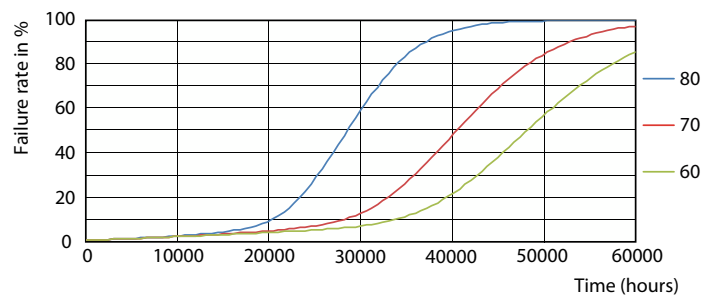

Life Expectancy Diagram - 16T8/LED/48-840/UF18/G 10/1