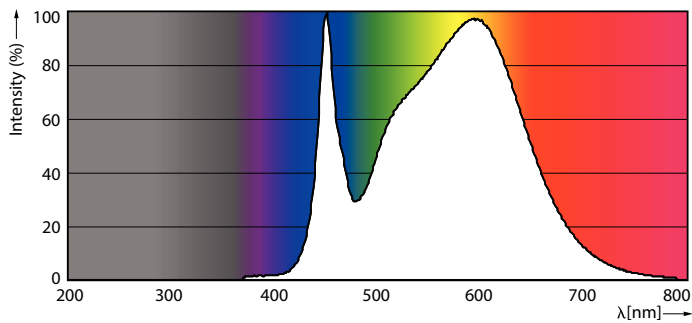

Photometric data

Spectral Power Distribution Colour - 16T8/LED/48-840/UF18/G 10/1

General uniform lighting - 16T8/LED/48-840/UF18/G 10/1