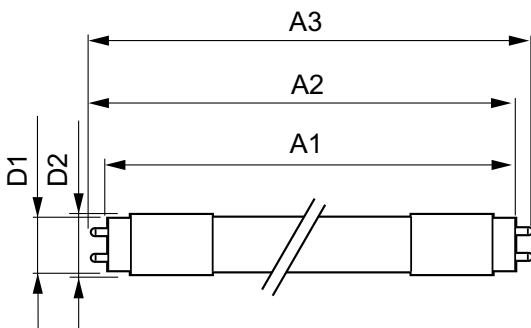

UniversalFit (UL Type-A) T8

Mechanical and Housing

Bulb Finish	Frosted
Bulb Material	Glass
Product Length	1,200 mm
Bulb Shape	Tube, double-ended

Approval and Application

Energy Saving Product	Yes
Approval Marks	RoHS compliance UL certificate
Energy Consumption kWh/1000 h	- kWh

Product Data

Order product name	16T8/LED/48-840/UF18/G 10/1
Order code	539972
Numerator - Quantity Per Pack	1
Numerator - Packs per outer box	10
Material Nr. (12NC)	929001965904
Full product name	16T8/LED/48-840/UF18/G 10/1
EAN/UPC - Case	50046677539974
EAN/UPC - Product/Case	046677539979

Dimensional drawing

Product	D1	D2	A1	A2	A3
16T8/LED/48-840/UF18/G 10/1	25.7 mm	28 mm	1,198 mm	1,205 mm	1,212 mm