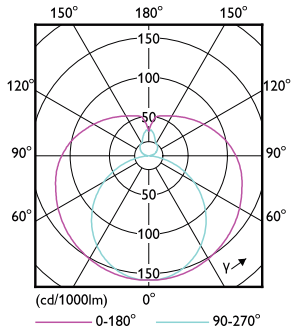

UniversalFit (UL Type-A) T8

Photometric data

Light Distribution Diagram - 16T8/LED/48-840/UF18/G 10/1