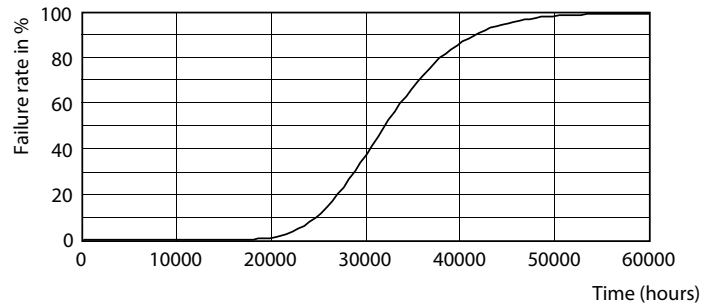

LEDtubes 1200mm T8 120-277 16W 1800lm 4000K