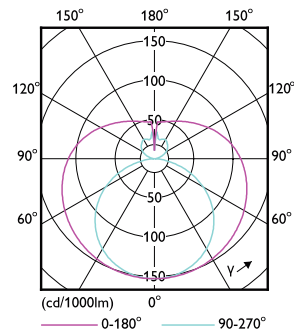

LEDtubes 1200mm T8 120-277 16W 1800lm 4000K