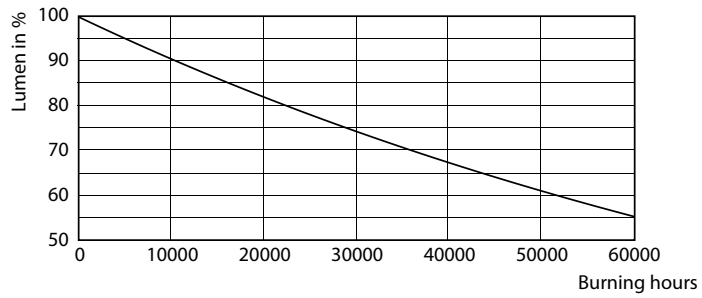

T8

Lifetime

LEDtubes 1200mm T8 120-277 16W 1800lm 4000K