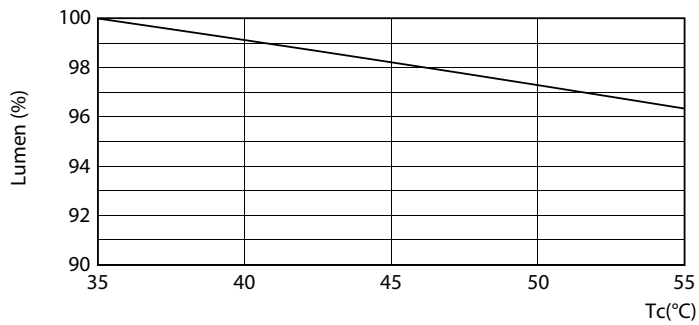

Product data

General information		Lamp Current (Max)	
Cap-Base	G13 [Medium Bi-Pin Fluorescent]		330 mA
EU RoHS compliant	Yes	Lamp Current (Min)	110 mA
Nominal Lifetime (Nom)	36000 h	Wattage Equivalent	32 W
Switching Cycle	50000	Starting Time (Nom)	0.5 s
		Warm Up Time to 60% Light (Nom)	0.5 s
		UL Type	Type A - works on ballast
		Power Factor (Nom)	0.9
		Voltage (Nom)	120-277, 347 V
Light technical		Temperature	
Color Code	841 [CCT of 4100K (841)]	T-Ambient (Max)	45 °C
Beam Angle (Nom)	240 °	T-Ambient (Min)	-20 °C
Luminous Flux (Nom)	1800 lm	T-Storage (Max)	65 °C
Color Designation	Cool White (CW)	T-Storage (Min)	-40 °C
Correlated Color Temperature (Nom)	4000 K	T-Case Maximum (Nom)	35 °C
Luminous Efficacy (rated) (Nom)	112.00 lm/W		
Color Consistency	<6	Controls and dimming	
Color Rendering Index (Nom)	80	Dimmable	No
LLMF At End Of Nominal Lifetime (Nom)	70 %		
Operating and electrical			
Input Frequency	20K to 120K Hz		
Power (Rated) (Nom)	16 W		

LEDtubes 1200mm T8 120-277 16W 1800lm 4000K

LEDtubes 1200mm T8 120-277 16W 1800lm 4000K

T8

Photometric data

LEDtubes 1200mm T8 120-277 16W 1800lm 4000K

Lifetime

LEDtubes 1200mm T8 120-277 16W 1800lm 4000K

LEDtubes 1200mm T8 120-277 16W 1800lm 4000K