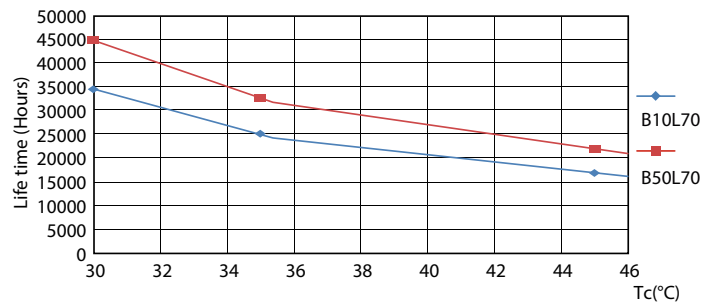

LEDtubes 1200mm T8 120-277 16W 1800lm 4000K