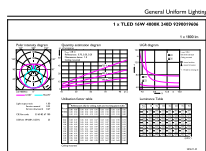

Photometric data

LEDtubes 1200mm T8 120-277 16W 1800lm 4000K