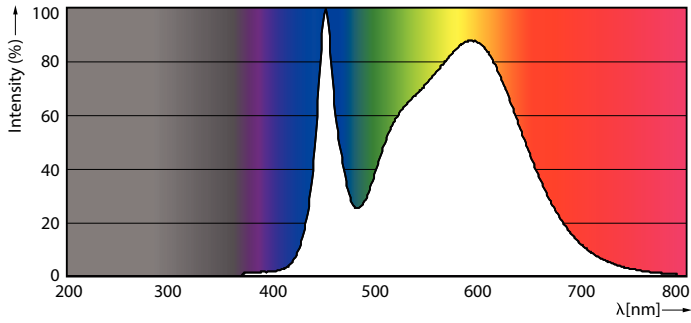

T8

Photometric data

LEDtubes 1200mm T8 120-277 16W 1800lm 4000K