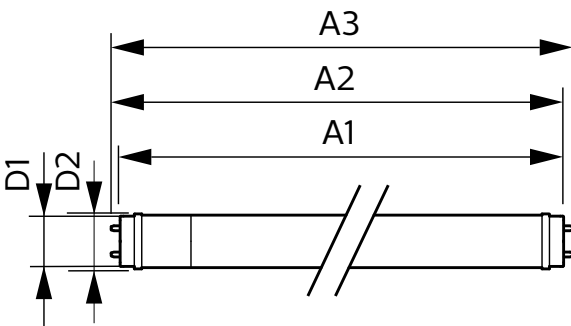

T8

Mechanical and housing

Bulb Finish	Frosted
Bulb Material	Glass
Product Length	1200 mm
Bulb Shape	Tube, double-ended

Approval and application

Energy Saving Product	Yes
Approval Marks	RoHS compliance UL certificate
Energy Consumption kWh/1000 h	- kWh

Product data

Order product name	16T8/LED/48-840/IF18/G 25/1
EAN/UPC - Product	046677542085
Order code	542084
Numerator - Quantity Per Pack	1
Numerator - Packs per outer box	25
Material Nr. (12NC)	929001960604
Net Weight (Piece)	0.215 kg

Dimensional drawing

16T8/LED/48-840/IF18/G 25/1

Product	D1	D2	A1	A2	A3
16T8/LED/48-840/IF18/G 25/1	25.7 mm	28 mm	1198 mm	1205 mm	1212 mm

Photometric data

LEDtubes 1200mm T8 120-277 16W 1800lm 4000K