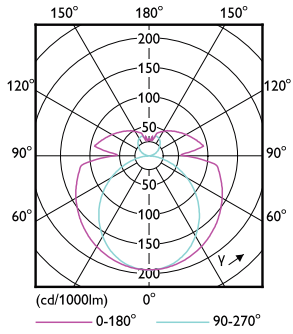

Dimensional drawing

Product	D1	D2	B	A1	D
15.5T8-6U/COR/24-835/MF20/G 10/1	25.7 mm	28.1 mm	152 mm	570 mm	27.9 mm

TLED MF CorePro U bent 2000lm 3500K

Photometric data

15-5W 2G13

15-5W 2G13 835 3500K

Photometric data