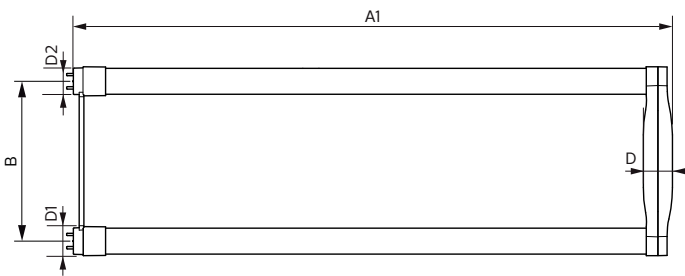

T8

15.5T8-6U/COR/24-835/MF20/G 10/1

Our TLEDs are available in InstantFit (Type A / Type C) or MainsFit (Ballast bypass / Type B) versions. The InstantFit lamps work on a broad variety of ballasts and LED drivers. Only InstantFit has over 15,000 lamp & ballast combinations delivering even light output, energy savings and a long lifetime. Our MainsFit products feature a double-ended design, simplifying installation while a proprietary safety circuit minimizes a shock risk. Lamp sizes range from 2-foot to 8-foot and U-bend with a variety of lumen outputs.

Product data

General Information	
Cap-Base	2G13 [2G13]
EU RoHS compliant	Yes
Nominal Lifetime (Nom)	50000 h
Switching Cycle	50000X
Light Technical	
Color Code	835 [CCT of 3500K]
Beam Angle (Nom)	180 °
Luminous Flux (Nom)	2000 lm
Color Designation	White (WH)
Correlated Color Temperature (Nom)	3500 K
Luminous Efficacy (rated) (Nom)	129.00 lm/W
Color Consistency	<6
Color Rendering Index (Nom)	82
LLMF At End Of Nominal Lifetime (Nom)	70 %
Operating and Electrical	
Input Frequency	50 to 60 Hz
Power (Rated) (Nom)	15.5 W

T8

Product Length	600 mm
Bulb Shape	Tube, double-ended
Approval and Application	
Energy Saving Product	Yes
Approval Marks	UL certificate RoHS compliance DLC compliance
Energy Consumption kWh/1000 h	- kWh
Energy Certifications	DLC Standard

Dimensional drawing

Product	D1	D2	B	A1	D
15.5T8-6U/COR/24-835/MF20/G 10/1	25.7 mm	28.1 mm	152 mm	570 mm	27.9 mm

TLED MF CorePro U bent 2000lm 3500K

Photometric data

15-5W 2G13

15-5W 2G13 835 3500K

Photometric data