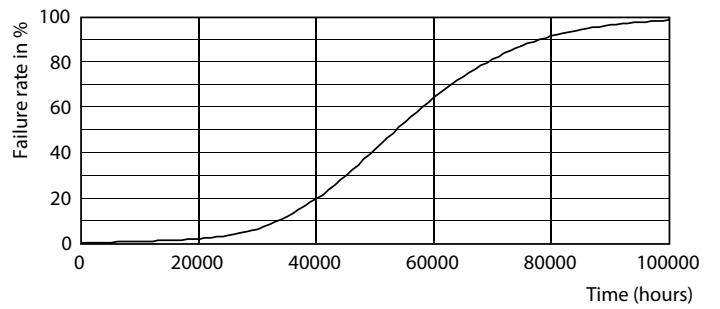

15-5W 2G13 830 3000K

Lifetime

15-5W 2G13

8.5W G13

8.5W G13

15-5W 2G13

T8

Lifetime