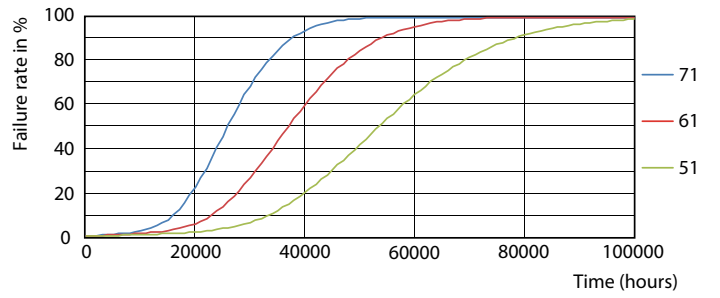

Product data

General Information	
Cap-Base	2G13 [2G13]
EU RoHS compliant	Yes
Nominal Lifetime (Nom)	50000 h
Switching Cycle	50000X
Light Technical	
Color Code	835 [CCT of 3500K]
Beam Angle (Nom)	180 °
Luminous Flux (Nom)	2000 lm
Color Designation	White (WH)
Correlated Color Temperature (Nom)	3500 K
Luminous Efficacy (rated) (Nom)	129.00 lm/W
Color Consistency	<6
Color Rendering Index (Nom)	82
LLMF At End Of Nominal Lifetime (Nom)	70 %
Operating and Electrical	
Input Frequency	50 to 60 Hz
Power (Rated) (Nom)	15.5 W

15-5W 2G13 830 3000K

Lifetime

15-5W 2G13

8.5W G13

8.5W G13

15-5W 2G13

T8

Lifetime