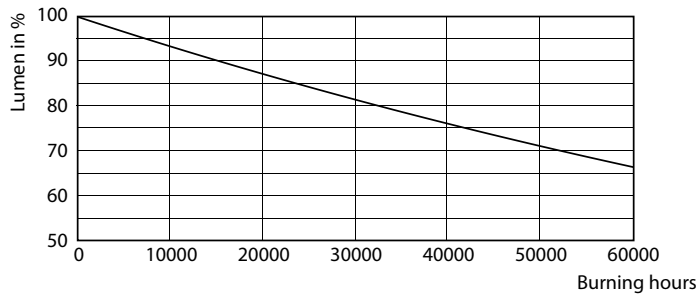

Photometric data

Lifetime

8.5W G13

15-5W 2G13