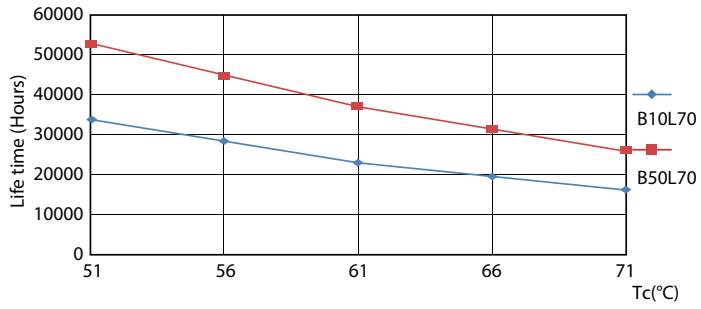

Product data

General Information	
Cap-Base	2G13 [2G13]
EU RoHS compliant	Yes
Nominal Lifetime (Nom)	50000 h
Switching Cycle	50000X
Light Technical	
Color Code	835 [CCT of 3500K]
Beam Angle (Nom)	180 °
Luminous Flux (Nom)	2000 lm
Color Designation	White (WH)
Correlated Color Temperature (Nom)	3500 K
Luminous Efficacy (rated) (Nom)	129.00 lm/W
Color Consistency	<6
Color Rendering Index (Nom)	82
LLMF At End Of Nominal Lifetime (Nom)	70 %
Operating and Electrical	
Input Frequency	50 to 60 Hz
Power (Rated) (Nom)	15.5 W

15-5W 2G13 830 3000K

Lifetime

15-5W 2G13

8.5W G13

8.5W G13

15-5W 2G13

T8

Lifetime