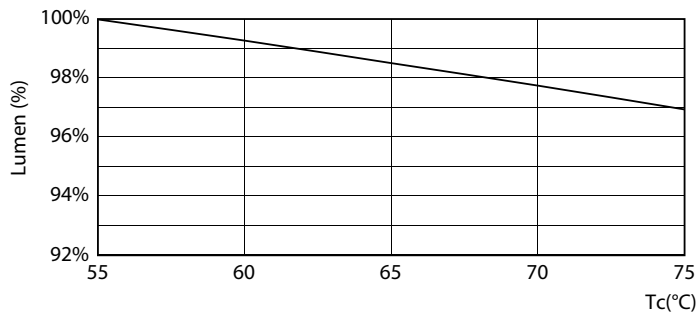

Lifetime

15-5W 2G13