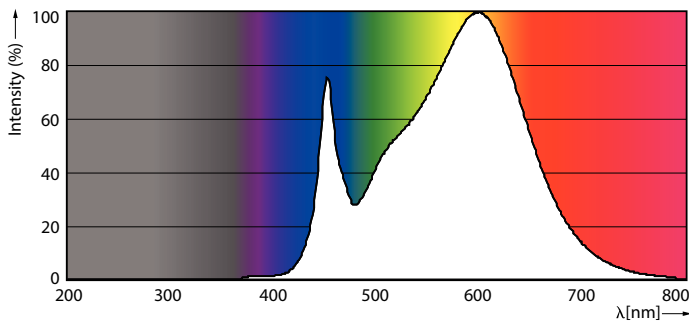

15-5W 2G13

15-5W 2G13 835 3500K