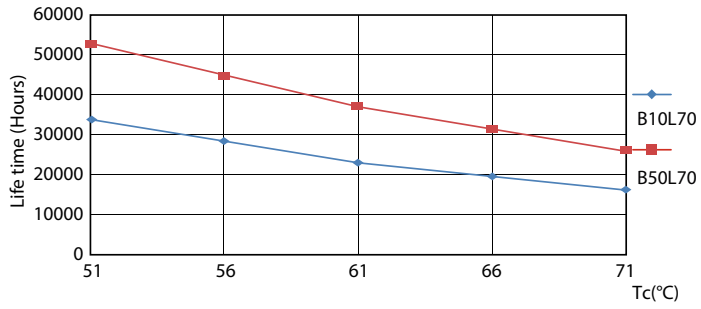

Product data

General Information	
Cap-Base	2G13 [2G13]
EU RoHS compliant	Yes
Nominal Lifetime (Nom)	50000 h
Switching Cycle	50000X
Light Technical	
Color Code	830 [CCT of 3000K]
Beam Angle (Nom)	180 °
Luminous Flux (Nom)	2000 lm
Color Designation	White (WH)
Correlated Color Temperature (Nom)	3000 K
Luminous Efficacy (rated) (Nom)	129.00 lm/W
Color Consistency	<6
Color Rendering Index (Nom)	82
LLMF At End Of Nominal Lifetime (Nom)	70 %
Operating and Electrical	
Input Frequency	50 to 60 Hz
Power (Rated) (Nom)	15.5 W

15-5W 2G13 830 3000K

Lifetime

15-5W 2G13

8.5W G13

8.5W G13

15-5W 2G13

T8

Lifetime