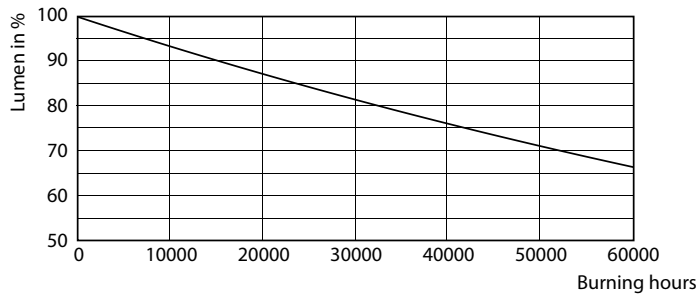

Product data

General Information	
Cap-Base	2G13 [2G13]
EU RoHS compliant	Yes
Nominal Lifetime (Nom)	50000 h
Switching Cycle	50000X
Light Technical	
Color Code	830 [CCT of 3000K]
Beam Angle (Nom)	180 °
Luminous Flux (Nom)	2000 lm
Color Designation	White (WH)
Correlated Color Temperature (Nom)	3000 K
Luminous Efficacy (rated) (Nom)	129.00 lm/W
Color Consistency	<6
Color Rendering Index (Nom)	82
LLMF At End Of Nominal Lifetime (Nom)	70 %
Operating and Electrical	
Input Frequency	50 to 60 Hz
Power (Rated) (Nom)	15.5 W

15-5W 2G13 830 3000K

Lifetime

15-5W 2G13

8.5W G13

8.5W G13

15-5W 2G13

T8

Lifetime