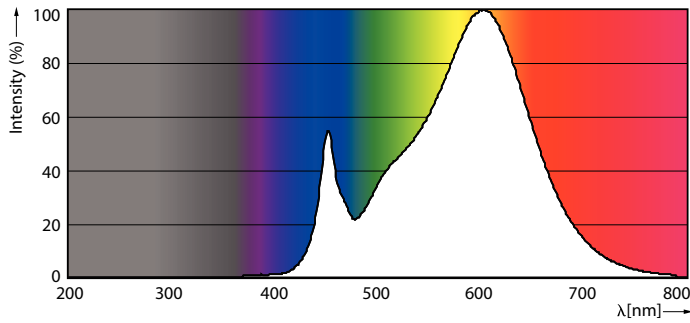

15-5W 2G13

15-5W 2G13 830 3000K