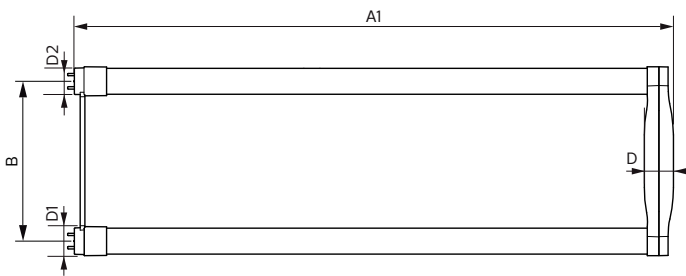

T8

15.5T8-6U/COR/24-830/MF20/G 10/1

Our TLEDs are available in InstantFit (Type A / Type C) or MainsFit (Ballast bypass / Type B) versions. The InstantFit lamps work on a broad variety of ballasts and LED drivers. Only InstantFit has over 15,000 lamp & ballast combinations delivering even light output, energy savings and a long lifetime. Our MainsFit products feature a double-ended design, simplifying installation while a proprietary safety circuit minimizes a shock risk. Lamp sizes range from 2-foot to 8-foot and U-bend with a variety of lumen outputs.

Product data

General Information	
Cap-Base	2G13 [2G13]
EU RoHS compliant	Yes
Nominal Lifetime (Nom)	50000 h
Switching Cycle	50000X
Light Technical	
Color Code	830 [CCT of 3000K]
Beam Angle (Nom)	180 °
Luminous Flux (Nom)	2000 lm
Color Designation	White (WH)
Correlated Color Temperature (Nom)	3000 K
Luminous Efficacy (rated) (Nom)	129.00 lm/W
Color Consistency	<6
Color Rendering Index (Nom)	82
LLMF At End Of Nominal Lifetime (Nom)	70 %
Operating and Electrical	
Input Frequency	50 to 60 Hz
Power (Rated) (Nom)	15.5 W

T8

Product Length	600 mm
Bulb Shape	Tube, double-ended
Approval and Application	
Energy Saving Product	Yes
Approval Marks	UL certificate RoHS compliance DLC compliance
Energy Consumption kWh/1000 h	- kWh
Energy Certifications	DLC Standard

Dimensional drawing

Product	D1	D2	B	A1	D
15.5T8-6U/COR/24-830/MF20/G 10/1	25.7 mm	28.1 mm	152 mm	570 mm	27.9 mm

TLED MF CorePro U bent 2000lm 3000K

Photometric data

15-5W 2G13

15-5W 2G13 830 3000K

Photometric data