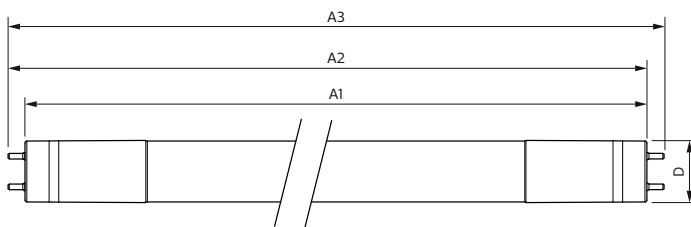

T8

8.5T8/COR/24-830/MF11/G 10/1

Our TLEDs are available in InstantFit (Type A / Type C) or MainsFit (Ballast bypass / Type B) versions. The InstantFit lamps work on a broad variety of ballasts and LED drivers. Only InstantFit has over 15,000 lamp & ballast combinations delivering even light output, energy savings and a long lifetime. Our MainsFit products feature a double-ended design, simplifying installation while a proprietary safety circuit minimizes a shock risk. Lamp sizes range from 2-foot to 8-foot and U-bend with a variety of lumen outputs.

Product data

General Information	
Cap-Base	G13 [Medium Bi-Pin Fluorescent]
EU RoHS compliant	Yes
Nominal Lifetime (Nom)	50000 h
Switching Cycle	50000X
Light Technical	
Color Code	830 [CCT of 3000K]
Beam Angle (Nom)	180 °
Luminous Flux (Nom)	1100 lm
Color Designation	White (WH)
Correlated Color Temperature (Nom)	3000 K
Luminous Efficacy (rated) (Nom)	129.00 lm/W
Color Consistency	<6
Color Rendering Index (Nom)	82
LLMF At End Of Nominal Lifetime (Nom)	70 %
Operating and Electrical	
Input Frequency	50 to 60 Hz
Power (Rated) (Nom)	8.5 W

T8

Product Length	600 mm
Bulb Shape	Tube, double-ended
Approval and Application	
Energy Saving Product	Yes
Approval Marks	UL certificate RoHS compliance DLC compliance
Energy Consumption kWh/1000 h	- kWh
Energy Certifications	DLC Standard

Dimensional drawing

Product	D	A1	A2	A3
8.5T8/COR/24-830/MF11/G 10/1	25.9 mm	589.5 mm	595.7 mm	604 mm

TLED MF CorePro 2ft 1100lm 3000K

Photometric data

8.5W G13 840

8-5W G13

Photometric data

General Uniform Light
1 x UNIVERSAL DIMENSION
Page 10