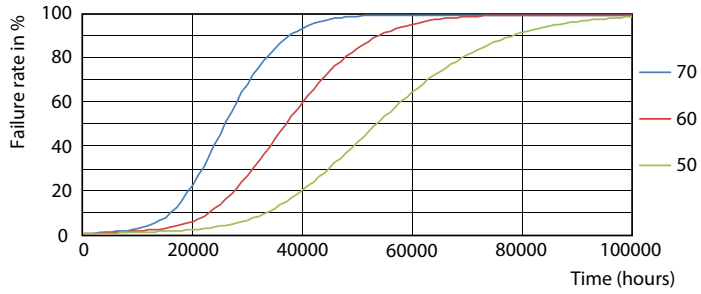

8-5W G13 830 3000K

Lifetime

8.5W G13

8.5W G13

8.5W G13

8.5W G13

T8

Lifetime