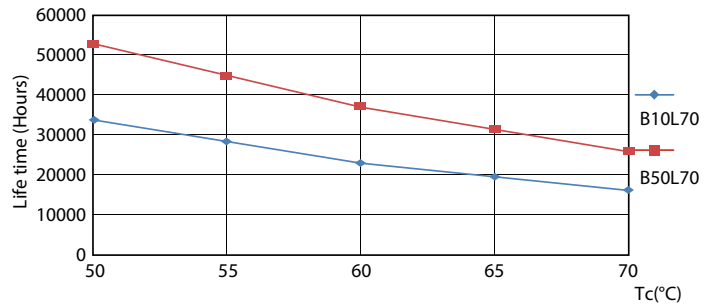

8.5W G13

8.5W G13