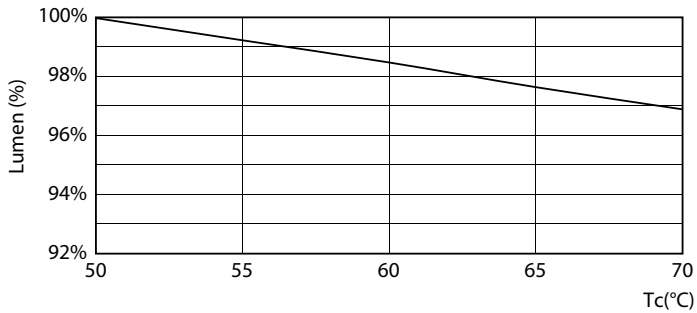

Photometric data

8-5W G13 830 3000K

Lifetime

8.5W G13

8.5W G13

8.5W G13

8.5W G13