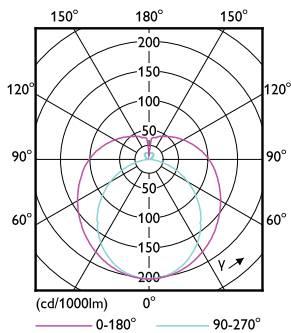

T8

Product Length	600 mm
Bulb Shape	Tube, double-ended
Approval and Application	
Energy Saving Product	Yes
Approval Marks	UL certificate RoHS compliance DLC compliance
Energy Consumption kWh/1000 h	- kWh
Energy Certifications	DLC Standard

Dimensional drawing

Product	D	A1	A2	A3
8.5T8/COR/24-830/MF11/G 10/1	25.9 mm	589.5 mm	595.7 mm	604 mm

TLED MF CorePro 2ft 1100lm 3000K

Photometric data

8.5W G13 840

8-5W G13

Photometric data

General Uniform Light
1 x UNIVERSAL DIMENSION
Page 10