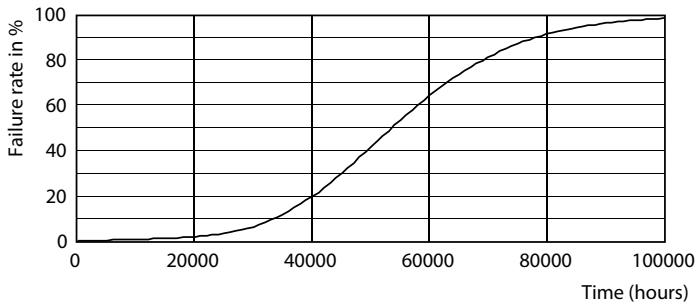

Photometric data

8-5W G13 830 3000K

Lifetime