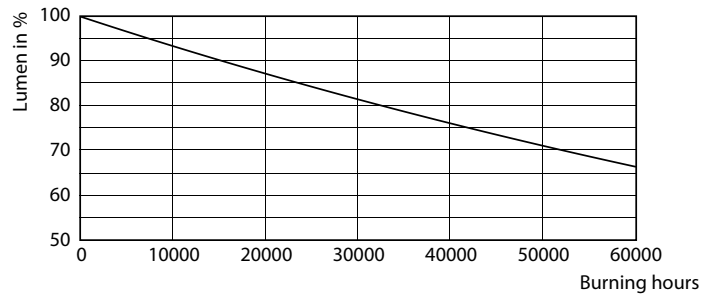

Photometric data

8-5W G13 830 3000K

Lifetime