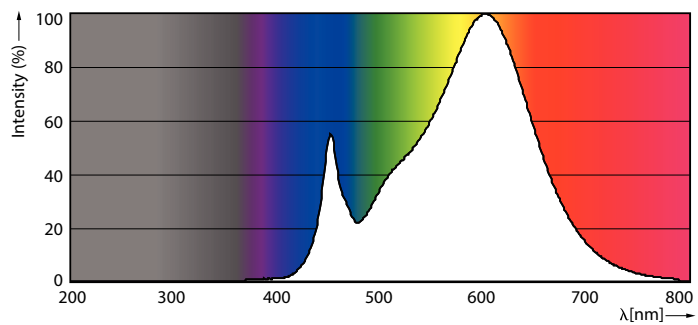

8.5W G13 840