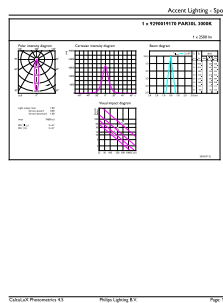

Données photométriques

LEDspot 25,5 PAR30L 830 S15