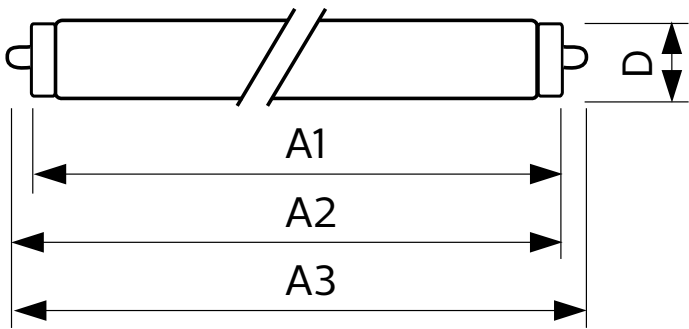

TLED IF CorePro 8ft 4200lm FA8 5000K

T8

Product Length	2400 mm
Bulb Shape	Tube, double-ended
Approval and Application	
Energy Saving Product	Yes
Approval Marks	UL certificate RoHS compliance DLC compliance
Energy Consumption kWh/1000 h	- kWh
Energy Certifications	DLC Standard

Product Data	
Order product name	30T8/COR/96-850/IF42/G/FA8 10/1
EAN/UPC - Product	046677533038
Order code	533034
Numerator - Quantity Per Pack	1
Numerator - Packs per outer box	10
Material Nr. (12NC)	929001897404
Net Weight (Piece)	0.540 kg

Dimensional drawing