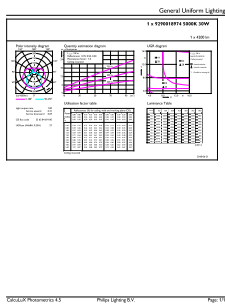

T8

Product Length	2400 mm
Bulb Shape	Tube, double-ended
Approval and Application	
Energy Saving Product	Yes
Approval Marks	UL certificate RoHS compliance DLC compliance
Energy Consumption kWh/1000 h	- kWh
Energy Certifications	DLC Standard

Product Data	
Order product name	30T8/COR/96-850/IF42/G/FA8 10/1
EAN/UPC - Product	046677533038
Order code	533034
Numerator - Quantity Per Pack	1
Numerator - Packs per outer box	10
Material Nr. (12NC)	929001897404
Net Weight (Piece)	0.540 kg

Dimensional drawing

Product	D1	D2	A1	A2	A3
30T8/COR/96-850/IF42/G/FA8 10/1	25.5 mm	28 mm	2366.9 mm	2375.8 mm	2384.7 mm

TLED IF CorePro 8ft 4200lm FA8 5000K

Photometric data

30W FA8 850 5000K

30W FA8

Photometric data