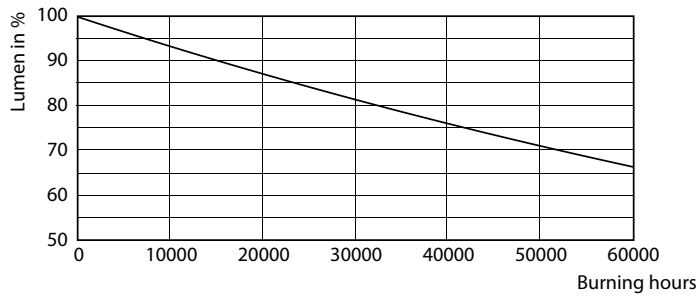

Photometric data

Lifetime

30W FA8