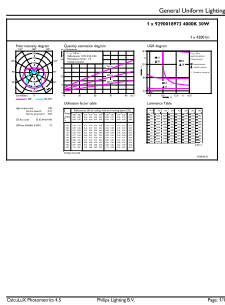

T8

Product Length	2400 mm
Bulb Shape	Tube, double-ended
Approval and Application	
Energy Saving Product	Yes
Approval Marks	UL certificate RoHS compliance DLC compliance
Energy Consumption kWh/1000 h	- kWh
Energy Certifications	DLC Standard

Product Data	
Order product name	30T8/COR/96-840/IF42/G/FA8 10/1
EAN/UPC - Product	046677533021
Order code	533026
Numerator - Quantity Per Pack	1
Numerator - Packs per outer box	10
Material Nr. (12NC)	929001897304
Net Weight (Piece)	0.540 kg

Dimensional drawing

Product	D1	D2	A1	A2	A3
30T8/COR/96-840/ IF42/G/FA8 10/1	25.5 mm	28 mm	2366.9 mm	2375.8 mm	2384.7 mm

TLED IF CorePro 8ft 4200lm FA8 4000K

Photometric data

30W FA8 840 4000K

30W FA8 830 3000K

Photometric data

30W FA8

Lifetime

30W FA8

30W FA8

30W FA8

30W FA8

T8