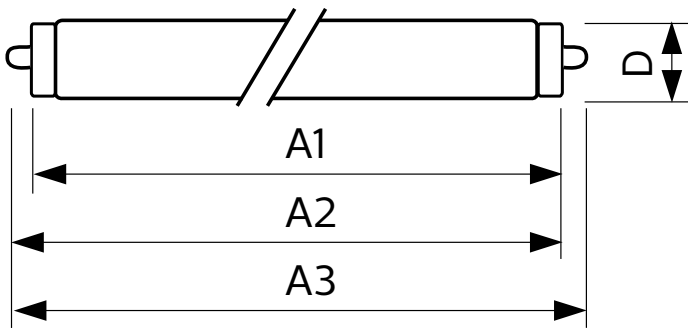

TLED IF CorePro 8ft 4200lm FA8 4000K

T8

Product Length	2400 mm
Bulb Shape	Tube, double-ended
Approval and Application	
Energy Saving Product	Yes
Approval Marks	UL certificate RoHS compliance DLC compliance
Energy Consumption kWh/1000 h	- kWh
Energy Certifications	DLC Standard

Product Data	
Order product name	30T8/COR/96-840/IF42/G/FA8 10/1
EAN/UPC - Product	046677533021
Order code	533026
Numerator - Quantity Per Pack	1
Numerator - Packs per outer box	10
Material Nr. (12NC)	929001897304
Net Weight (Piece)	0.540 kg

Dimensional drawing