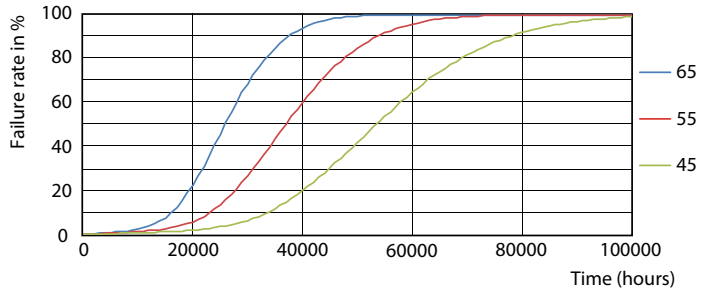

T8

Lifetime

30W FA8