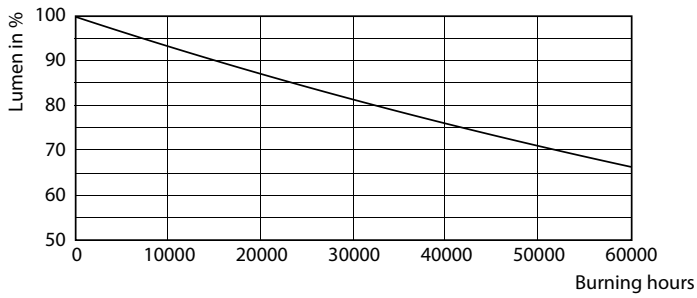

## Photometric data

30W FA8 830 3000K

LED InstantFit PL-C/T 100mm 10.5 W /835

Photometric data

© 2021 Philips Lighting B.V. Page 11 of 11

30W FA8 835 3500K

Lifetime

30W FA8