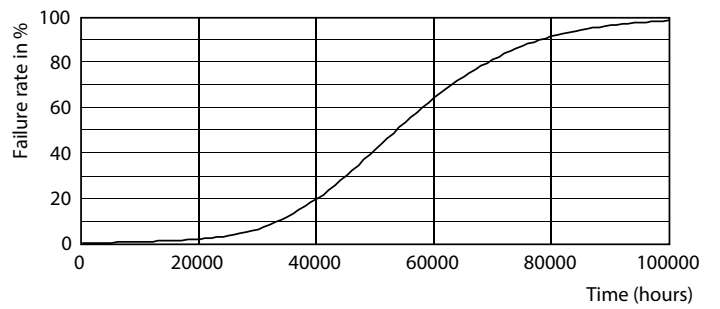

Photometric data

© 2021 Philips Lighting B.V. Page 11 of 11

30W FA8 835 3500K

Lifetime

30W FA8

30W FA8

30W FA8

30W FA8