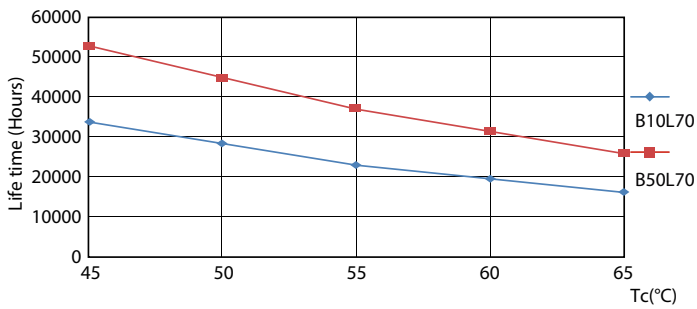

## Photometric data

30W FA8 830 3000K

LED InstantFit PL-C/T 100mm 10.5 W /835

Photometric data

© 2021 Philips Lighting B.V. Page 11 of 11

30W FA8 835 3500K

Lifetime

30W FA8