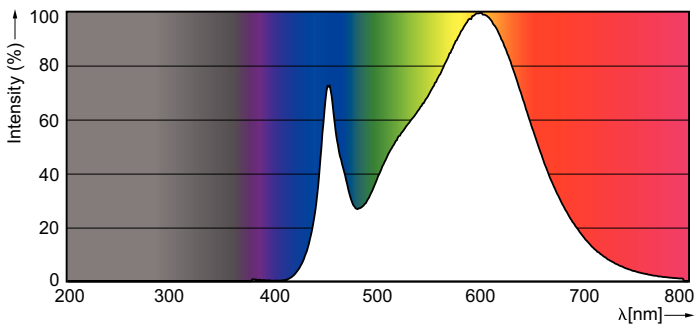

## Dimensional drawing

Product	D1	D2	A1	A2	A3
30T8/COR/96-835/IF39/G/FA8 10/1	25.5 mm	28 mm	2366.9 mm	2375.8 mm	2384.7 mm

TLED IF CorePro 8ft 3900lm FA8 3500K

## Photometric data

30W FA8 830 3000K

LED InstantFit PL-C/T 100mm 10.5 W /835

Photometric data

© 2021 Philips Lighting B.V. Page 11 of 11

30W FA8 835 3500K

Lifetime

30W FA8