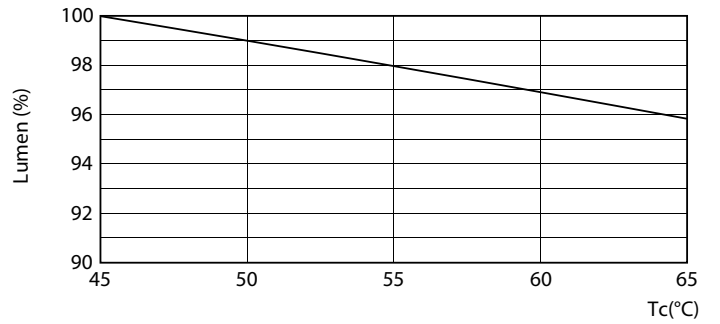

## Photometric data

30W FA8 830 3000K

LED InstantFit PL-C/T 100mm 10.5 W /835

Photometric data

© 2021 Philips Lighting B.V. Page 11 of 11

30W FA8 835 3500K

Lifetime

30W FA8