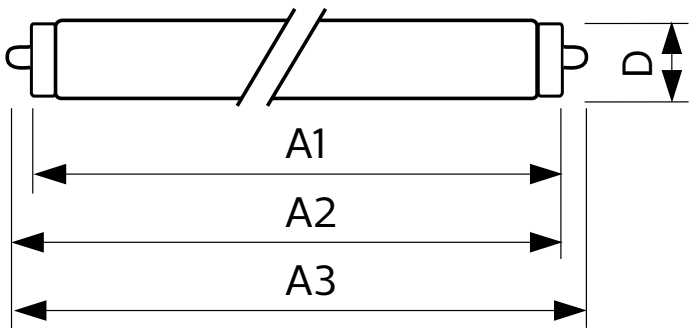

T8

Product Length	2400 mm
Bulb Shape	Tube, double-ended
Approval and Application	
Energy Saving Product	Yes
Approval Marks	UL certificate RoHS compliance DLC compliance
Energy Consumption kWh/1000 h	- kWh
Energy Certifications	DLC Standard

Product Data	
Order product name	30T8/COR/96-835/IF39/G/FA8 10/1
EAN/UPC - Product	046677533014
Order code	533018
Numerator - Quantity Per Pack	1
Numerator - Packs per outer box	10
Material Nr. (12NC)	929001897204
Net Weight (Piece)	0.540 kg

Dimensional drawing

Product	D1	D2	A1	A2	A3
30T8/COR/96-835/IF39/G/FA8 10/1	25.5 mm	28 mm	2366.9 mm	2375.8 mm	2384.7 mm

TLED IF CorePro 8ft 3900lm FA8 3500K