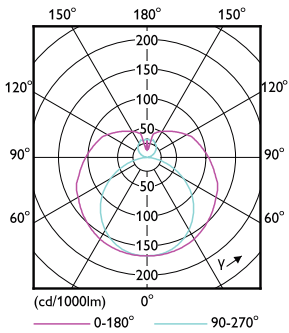

Photometric data

30W FA8 830 3000K