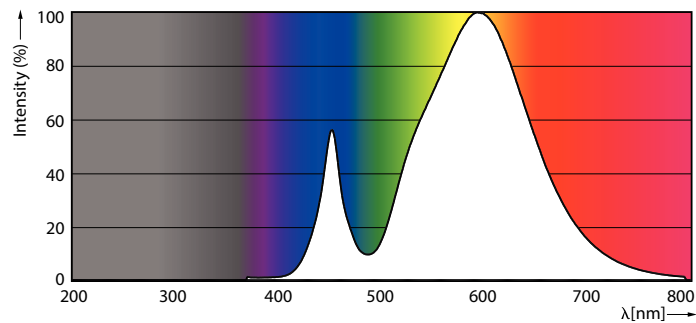

Photometric data

High Intensity 40W E39 ED-28 Clear 3000K