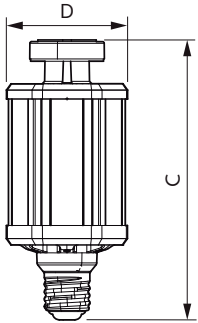

Product data

General Information	
Cap-Base	E39 [Single Contact Mogul Screw]
EU RoHS compliant	Yes
Nominal Lifetime (Nom)	50000 h
Switching Cycle	50000X
Technical Type	38-100W
Light Technical	
Color Code	730 [CCT of 3000K]
Beam Angle (Nom)	360 °
Luminous Flux (Nom)	5000 lm
Color Designation	White (WH)
Correlated Color Temperature (Nom)	3000 K
Luminous Efficacy (rated) (Nom)	60.00 lm/W
Color Consistency	ANSI 3000K
Color Rendering Index (Nom)	70
LLMF At End Of Nominal Lifetime (Nom)	70 %
Operating and Electrical	
Input Frequency	50 to 60 Hz

Power (Rated) (Nom)	38 W
Lamp Current (Nom)	320 mA
Wattage Equivalent	100 W
Starting Time (Nom)	0.5 s
Warm Up Time to 60% Light (Nom)	0.6 s
Power Factor (Nom)	0.9
Voltage (Nom)	120-277 V
Temperature	
T-Case Maximum (Nom)	70 °C
Controls and Dimming	
Dimmable	No
Mechanical and Housing	
Bulb Finish	Clear
Bulb Shape	Others
Approval and Application	
Energy Consumption kWh/1000 h	- kWh

Dimensional drawing

HIB NAM Post top CT 5000lm 3000K

Product	D	C
38ED28/LED/730/ND 120-277V G2 CT 4/1	105 mm	245 mm

Photometric data

High Intensity 40W E39 ED-28 Clear 3000K

HIB NAM Trueforce 38W E39 Clear 730 36D ND