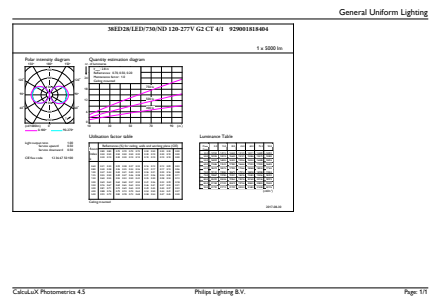

Product data

General Information	
Cap-Base	E39 [Single Contact Mogul Screw]
EU RoHS compliant	Yes
Nominal Lifetime (Nom)	50000 h
Switching Cycle	50000X
Technical Type	38-100W
Light Technical	
Color Code	730 [CCT of 3000K]
Beam Angle (Nom)	360 °
Luminous Flux (Nom)	5000 lm
Color Designation	White (WH)
Correlated Color Temperature (Nom)	3000 K
Luminous Efficacy (rated) (Nom)	60.00 lm/W
Color Consistency	ANSI 3000K
Color Rendering Index (Nom)	70
LLMF At End Of Nominal Lifetime (Nom)	70 %
Operating and Electrical	
Input Frequency	50 to 60 Hz

LED Urban TrueForce Lamps

Energy Certifications	DLC Standard
Product Data	
Order product name	38ED28/LED/730/ND 120-277V G2 CT 4/1
EAN/UPC - Product	046677476045
Order code	476044

Numerator - Quantity Per Pack	1
Numerator - Packs per outer box	4
Material Nr. (12NC)	929001818404
Net Weight (Piece)	0.880 kg

Dimensional drawing

HIB NAM Post top CT 5000lm 3000K

Product	D	C
38ED28/LED/730/ND 120-277V G2 CT 4/1	105 mm	245 mm

Photometric data

High Intensity 40W E39 ED-28 Clear 3000K

HIB NAM Trueforce 38W E39 Clear 730 36D ND