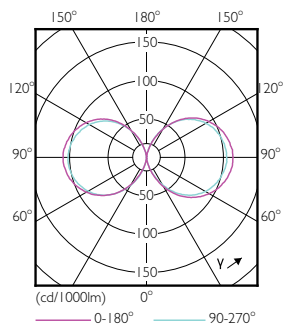

Product data

General Information	
Cap-Base	E39 [Single Contact Mogul Screw]
EU RoHS compliant	Yes
Nominal Lifetime (Nom)	50000 h
Switching Cycle	50000X
Technical Type	38-100W
Light Technical	
Color Code	730 [CCT of 3000K]
Beam Angle (Nom)	360 °
Luminous Flux (Nom)	5000 lm
Color Designation	White (WH)
Correlated Color Temperature (Nom)	3000 K
Luminous Efficacy (rated) (Nom)	60.00 lm/W
Color Consistency	ANSI 3000K
Color Rendering Index (Nom)	70
LLMF At End Of Nominal Lifetime (Nom)	70 %
Operating and Electrical	
Input Frequency	50 to 60 Hz

Power (Rated) (Nom)	38 W
Lamp Current (Nom)	320 mA
Wattage Equivalent	100 W
Starting Time (Nom)	0.5 s
Warm Up Time to 60% Light (Nom)	0.6 s
Power Factor (Nom)	0.9
Voltage (Nom)	120-277 V
Temperature	
T-Case Maximum (Nom)	70 °C
Controls and Dimming	
Dimmable	No
Mechanical and Housing	
Bulb Finish	Clear
Bulb Shape	Others
Approval and Application	
Energy Consumption kWh/1000 h	- kWh

LED Urban TrueForce Lamps

Energy Certifications	DLC Standard
Product Data	
Order product name	38ED28/LED/730/ND 120-277V G2 CT 4/1
EAN/UPC - Product	046677476045
Order code	476044

Numerator - Quantity Per Pack	1
Numerator - Packs per outer box	4
Material Nr. (12NC)	929001818404
Net Weight (Piece)	0.880 kg

Dimensional drawing

HIB NAM Post top CT 5000lm 3000K

Product	D	C
38ED28/LED/730/ND 120-277V G2 CT 4/1	105 mm	245 mm

Photometric data

High Intensity 40W E39 ED-28 Clear 3000K

HIB NAM Trueforce 38W E39 Clear 730 36D ND