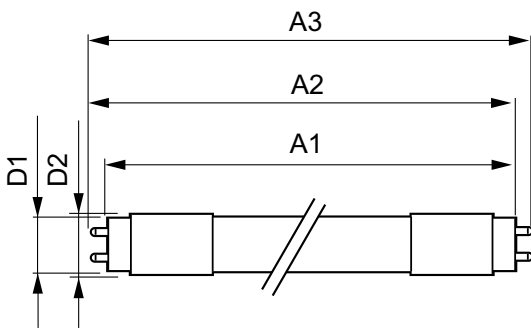

T8

Product Length	1200 mm
Bulb Shape	Tube, double-ended
Approval and Application	
Energy Saving Product	Yes
Approval Marks	RoHS compliance UL certificate DLC compliance
Energy Consumption kWh/1000 h	- kWh
Energy Certifications	DLC Standard

Product Data	
Order product name	13T8/MAS/48-850/IF21/P/DIM 10/1
EAN/UPC - Product	046677473952
Order code	473958
Numerator - Quantity Per Pack	1
Numerator - Packs per outer box	10
Material Nr. (12NC)	929001397934
Net Weight (Piece)	0.220 kg

Dimensional drawing

TLED IF MasterClass 4ft 2100lm 5000K

Product	D1	D2	A1	A2	A3
13T8/MAS/48-850/IF21/P/DIM 10/1	25.7 mm	26.3 mm	1198.1 mm	1205.2 mm	1212.3 mm