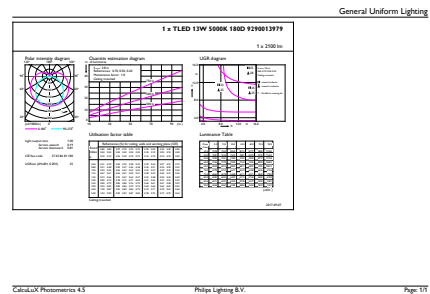

T8

Product Length	1200 mm
Bulb Shape	Tube, double-ended
Approval and Application	
Energy Saving Product	Yes
Approval Marks	RoHS compliance UL certificate DLC compliance
Energy Consumption kWh/1000 h	- kWh
Energy Certifications	DLC Standard

Dimensional drawing

TLED IF MasterClass 4ft 2100lm 5000K

Product	D1	D2	A1	A2	A3
13T8/MAS/48-850/IF21/P/DIM 10/1	25.7 mm	26.3 mm	1198.1 mm	1205.2 mm	1212.3 mm

Photometric data

LEDtube 15W G13 850 160D IF 6U EasySmart